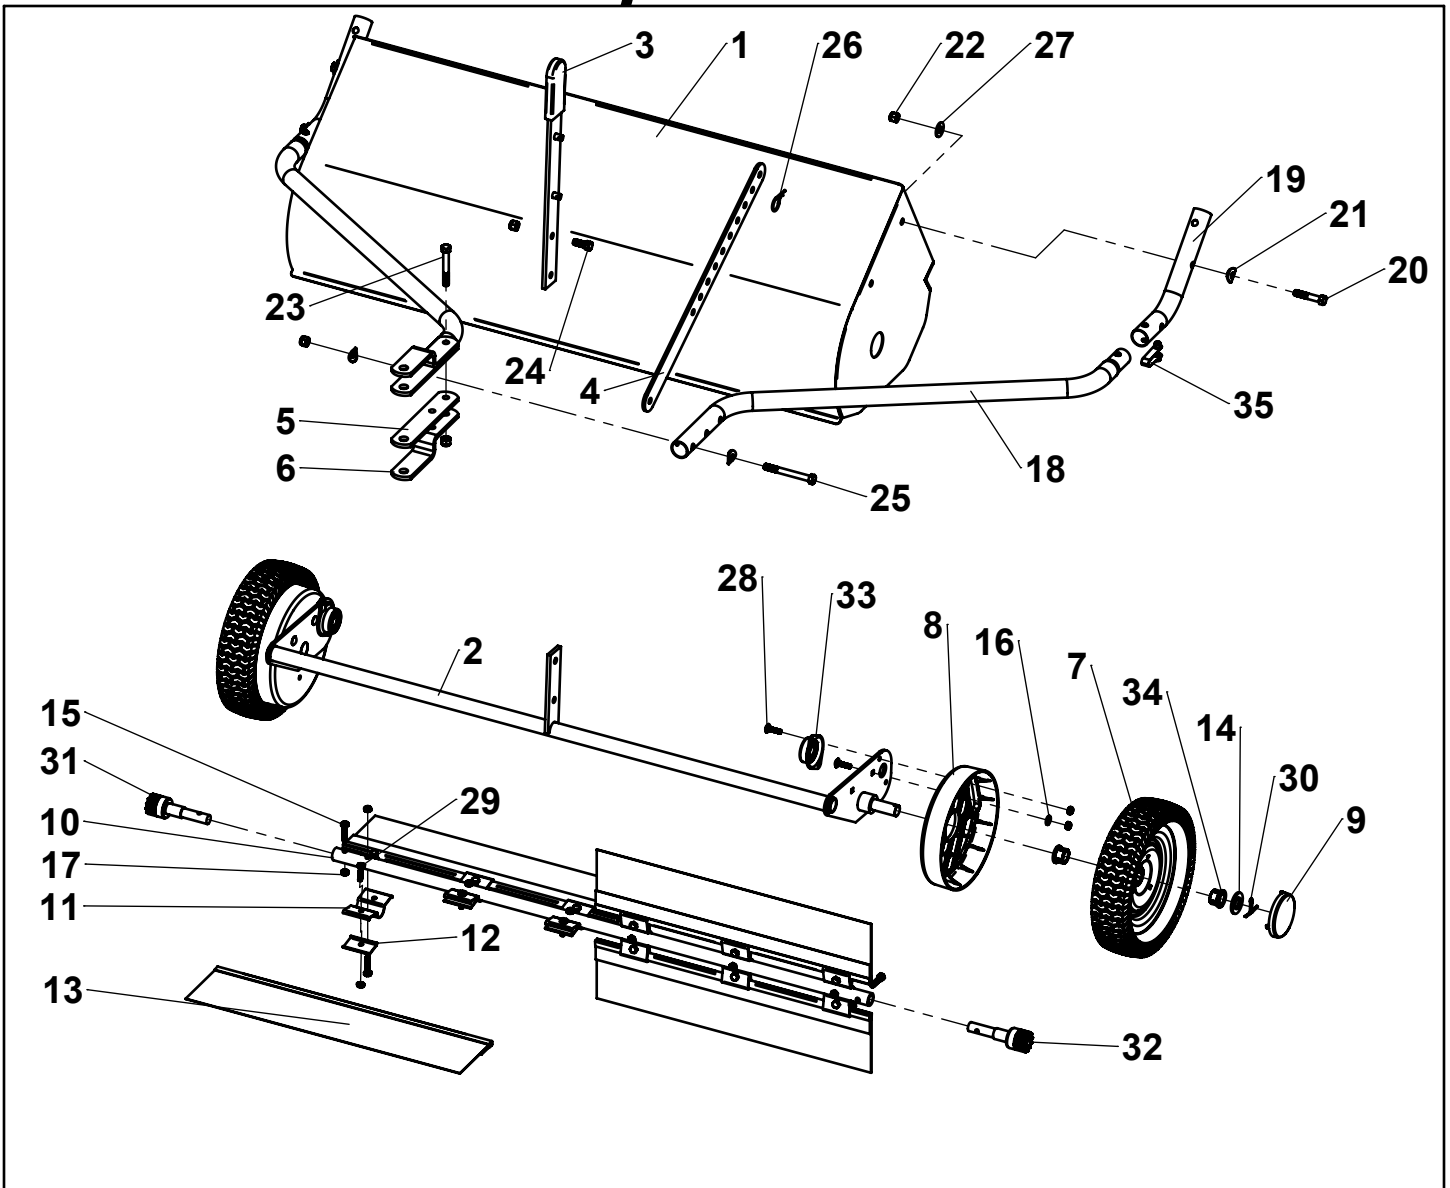

# Repair Parts

ITEM	PART NO.	DESCRIPTION	QTY	ITEM	PART NO.	DESCRIPTION	QTY
1	KIT	SWEEPER HOUSING	1	19	307034-B2	HITCH MOUNT TUBE	2
2	6000755-B2	HEIGHT ADJUSTMENT	1	20		3/8"-16 x 2" HEX BOLT	4
3	307181-B2	HANDLE ASSEMBLY	1	21		CURVED WASHER, 3/8" USS	10
4	307113-B2	ADJUSTMENT BAR	1	22		NYLOCK NUT, 3/8-16	11
5	307042-B2	CLEVIS PLATE, FLAT	2	23	KIT	3/8"-16 x 2-3/4" HEX BOLT	2
6	307043-B2	CLEVIS PLATE, BENT	2	24	307132	3/8"-16 x 1" HEX BOLT	2
7	307011	WHEEL ASSEMBLY	2	25		3/8"-16 x 3-1/2" HEX BOLT	3
8	6000539	DUST COVER	2	26		HAIR PIN	1
9	307241	CAP, WHEEL	2	27		WASHER, 3/8" USS	4
10	307123-B2	TUBE, 42" STRAIGHT BRUSH	1	28	6000733-ZC	1/4" -20 X 1" CARRIAGE BOLT	8
11	307122-ZC	BRACKET, STEEL	6	29	3000515-ZC	1/4"-20 X 1" BOLT	12
12	307121-ZC	CLAMP, STEEL	12	30	300081-ZC	COTTER PIN, 1/8" X 1-1/2"	2
13	6000405	BRUSH, 21"	4	31		PINION ASSEMBLY, RIGHT	1
14	3000721-ZC	WASHER, 3/4" SAE	2	32	KIT	PINION ASSEMBLY, LEFT	1
15	3000539-ZC	1/4" -20 X 1-1/4" BOLT	8	33	6000828	BEARING ASSEMBLY	2
16	3000716-ZC	WASHER, 1/4" SAE	4	34	6000540	WHEEL BUSHING	4
17	300065-ZC	1/4" -20 LOCK NUT	28	35	6000222-ZC	SNAP BUTTON	2
18	307033-B2	TUBE, HITCH	2				

# Repair Parts

ITEM	PART NO.	DESCRIPTION	QTY	ITEM	PART NO.	DESCRIPTION	QTY
36	307032-B2	CONNECTING TUBE	2	44	KIT 307133	CLEVIS PIN, 3/8" X 1/2"	2
37	6000359	HOPPER BAG	1	45		CLEVIS PIN, 1/4" X 1-1/4"	2
38	KIT 6004368-B2	BOTTOM FRAME TUBE	2	46		3/8" USS FLAT WASHER	2
39		TOP FRAME TUBE	2	47		QUICK-RELEASE PIN	2
40		CENTER FRAME TUBE	2	48		HAIRPIN	7
41	TENSION TUBE ASSEMBLY	1	49	HITCH PIN	1		
42	307051-B2	HOPPER PIVOT ROD	1	50	6000208-ZC	SNAP BUTTON	4
43	307061-B2	HOPPER STOP BAR	1	51	307361	DUMP ROPE	1