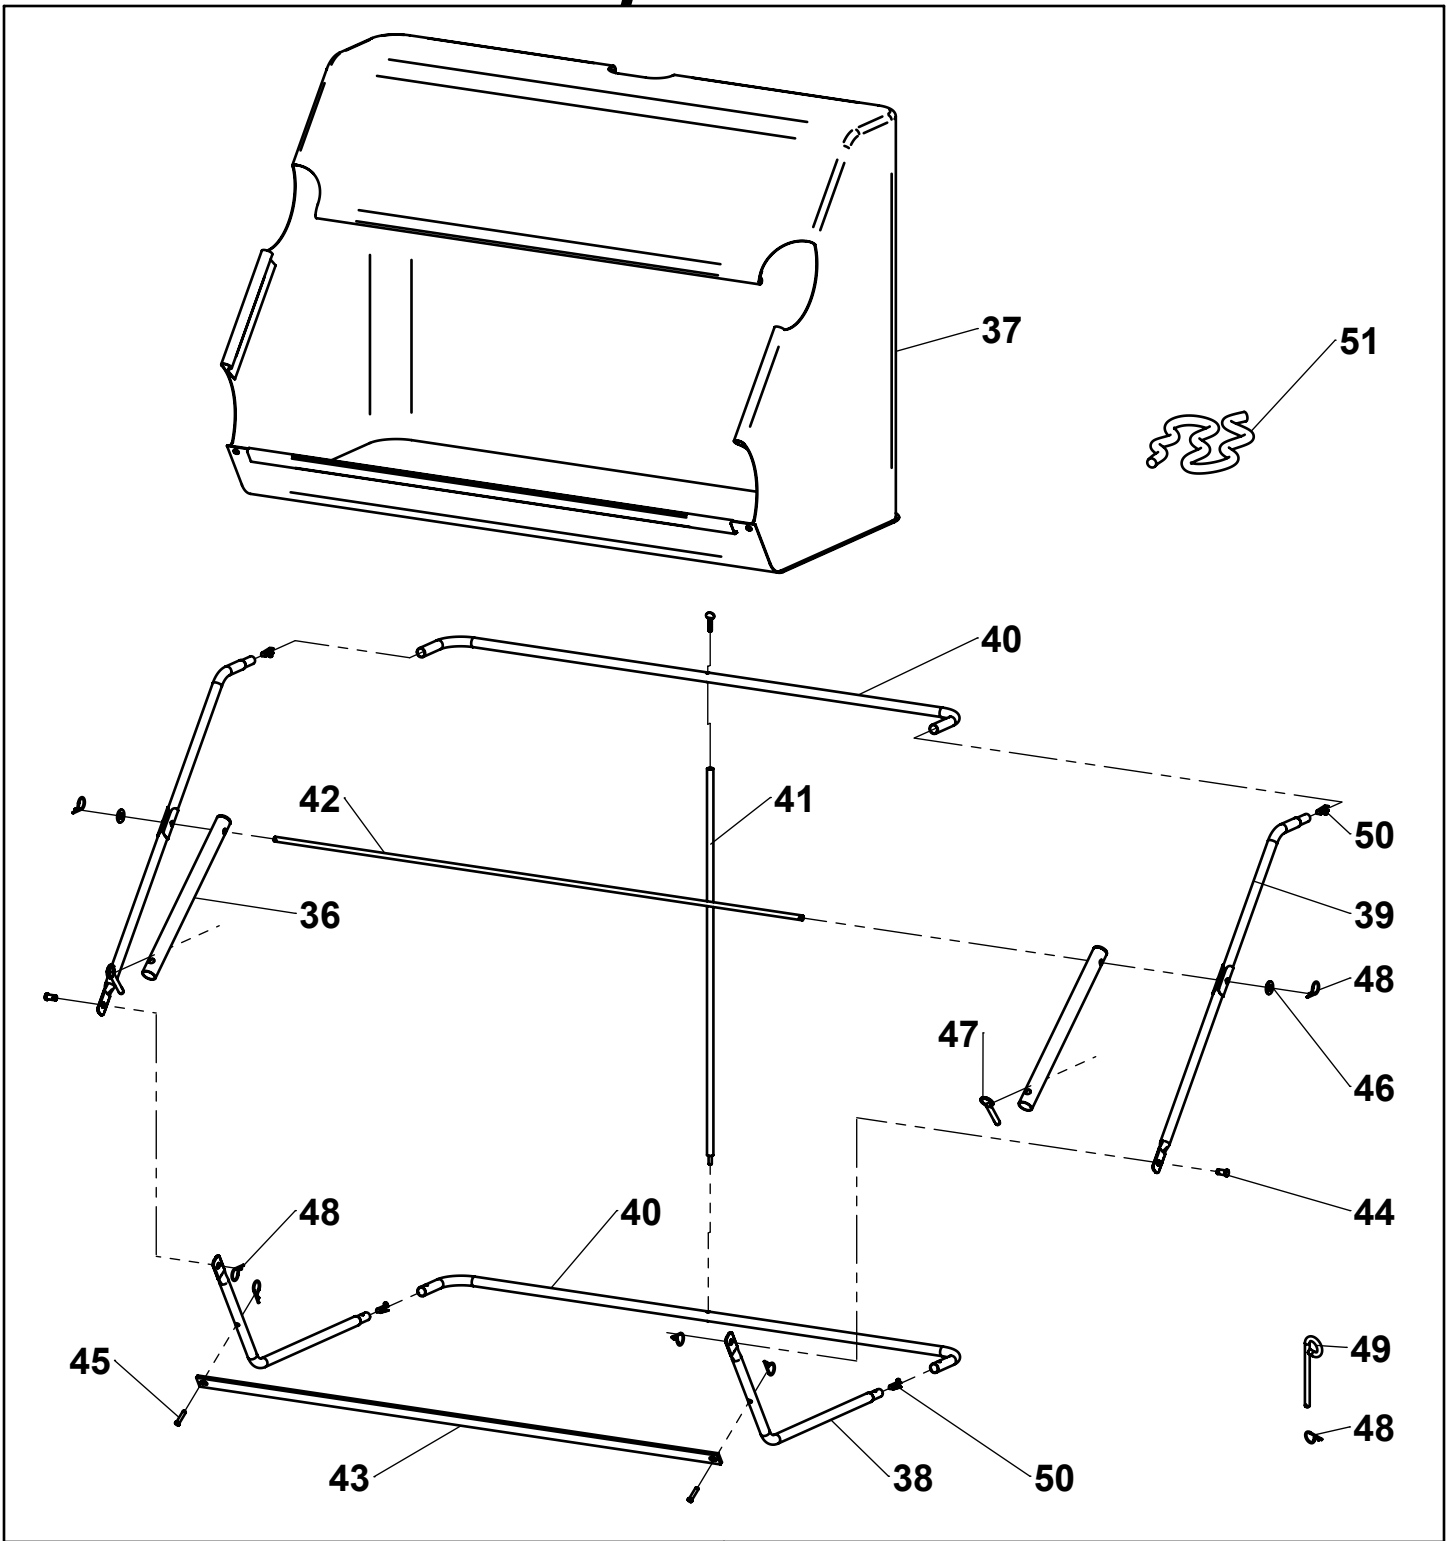

# Repair Parts

ITEM	PART NO.	DESCRIPTION	QTY	ITEM	PART NO.	DESCRIPTION	QTY
1	KIT	SWEEPER HOUSING	1	19	307034-B2	HITCH MOUNT TUBE	2
2	6000755-B2	HEIGHT ADJUSTMENT	1	20		3/8"-16 x 2" HEX BOLT	4
3	307181-B2	HANDLE ASSEMBLY	1	21		CURVED WASHER, 3/8" USS	10
4	307113-B2	ADJUSTMENT BAR	1	22		NYLOCK NUT, 3/8-16	11
5	307042-B2	CLEVIS PLATE, FLAT	2	23	KIT	3/8"-16 x 2-3/4" HEX BOLT	2
6	307043-B2	CLEVIS PLATE, BENT	2	24	307132	3/8"-16 x 1" HEX BOLT	2
7	307011	WHEEL ASSEMBLY	2	25		3/8"-16 x 3-1/2" HEX BOLT	3
8	6000539	DUST COVER	2	26		HAIR PIN	1
9	307241	CAP, WHEEL	2	27		WASHER, 3/8" USS	4
10	307123-B2	TUBE, 42" STRAIGHT BRUSH	1	28	6000733-ZC	1/4" -20 X 1" CARRIAGE BOLT	8
11	307122-ZC	BRACKET, STEEL	6	29	3000515-ZC	1/4"-20 X 1" BOLT	12
12	307121-ZC	CLAMP, STEEL	12	30	300081-ZC	COTTER PIN, 1/8" X 1-1/2"	2
13	6000405	BRUSH, 21"	4	31		PINION ASSEMBLY, RIGHT	1
14	3000721-ZC	WASHER, 3/4" SAE	2	32	KIT	PINION ASSEMBLY, LEFT	1
15	3000539-ZC	1/4" -20 X 1-1/4" BOLT	8	33	6000828	BEARING ASSEMBLY	2
16	3000716-ZC	WASHER, 1/4" SAE	4	34	6000540	WHEEL BUSHING	4
17	300065-ZC	1/4" -20 LOCK NUT	28	35	6000222-ZC	SNAP BUTTON	2
18	307033-B2	TUBE, HITCH	2				

# Repair Parts

ITEM	PART NO.	DESCRIPTION	QTY	ITEM	PART NO.	DESCRIPTION	QTY
36	307032-B2	CONNECTING TUBE	2	44	KIT 307133	CLEVIS PIN, 3/8" X 1/2"	2
37	6000359	HOPPER BAG	1	45		CLEVIS PIN, 1/4" X 1-1/4"	2
38	KIT 6004368-B2	BOTTOM FRAME TUBE	2	46		3/8" USS FLAT WASHER	2
39		TOP FRAME TUBE	2	47		QUICK-RELEASE PIN	2
40		CENTER FRAME TUBE	2	48		HAIRPIN	7
41	TENSION TUBE ASSEMBLY	1	49	HITCH PIN	1		
42	307051-B2	HOPPER PIVOT ROD	1	50	6000208-ZC	SNAP BUTTON	4
43	307061-B2	HOPPER STOP BAR	1	51	307361	DUMP ROPE	1