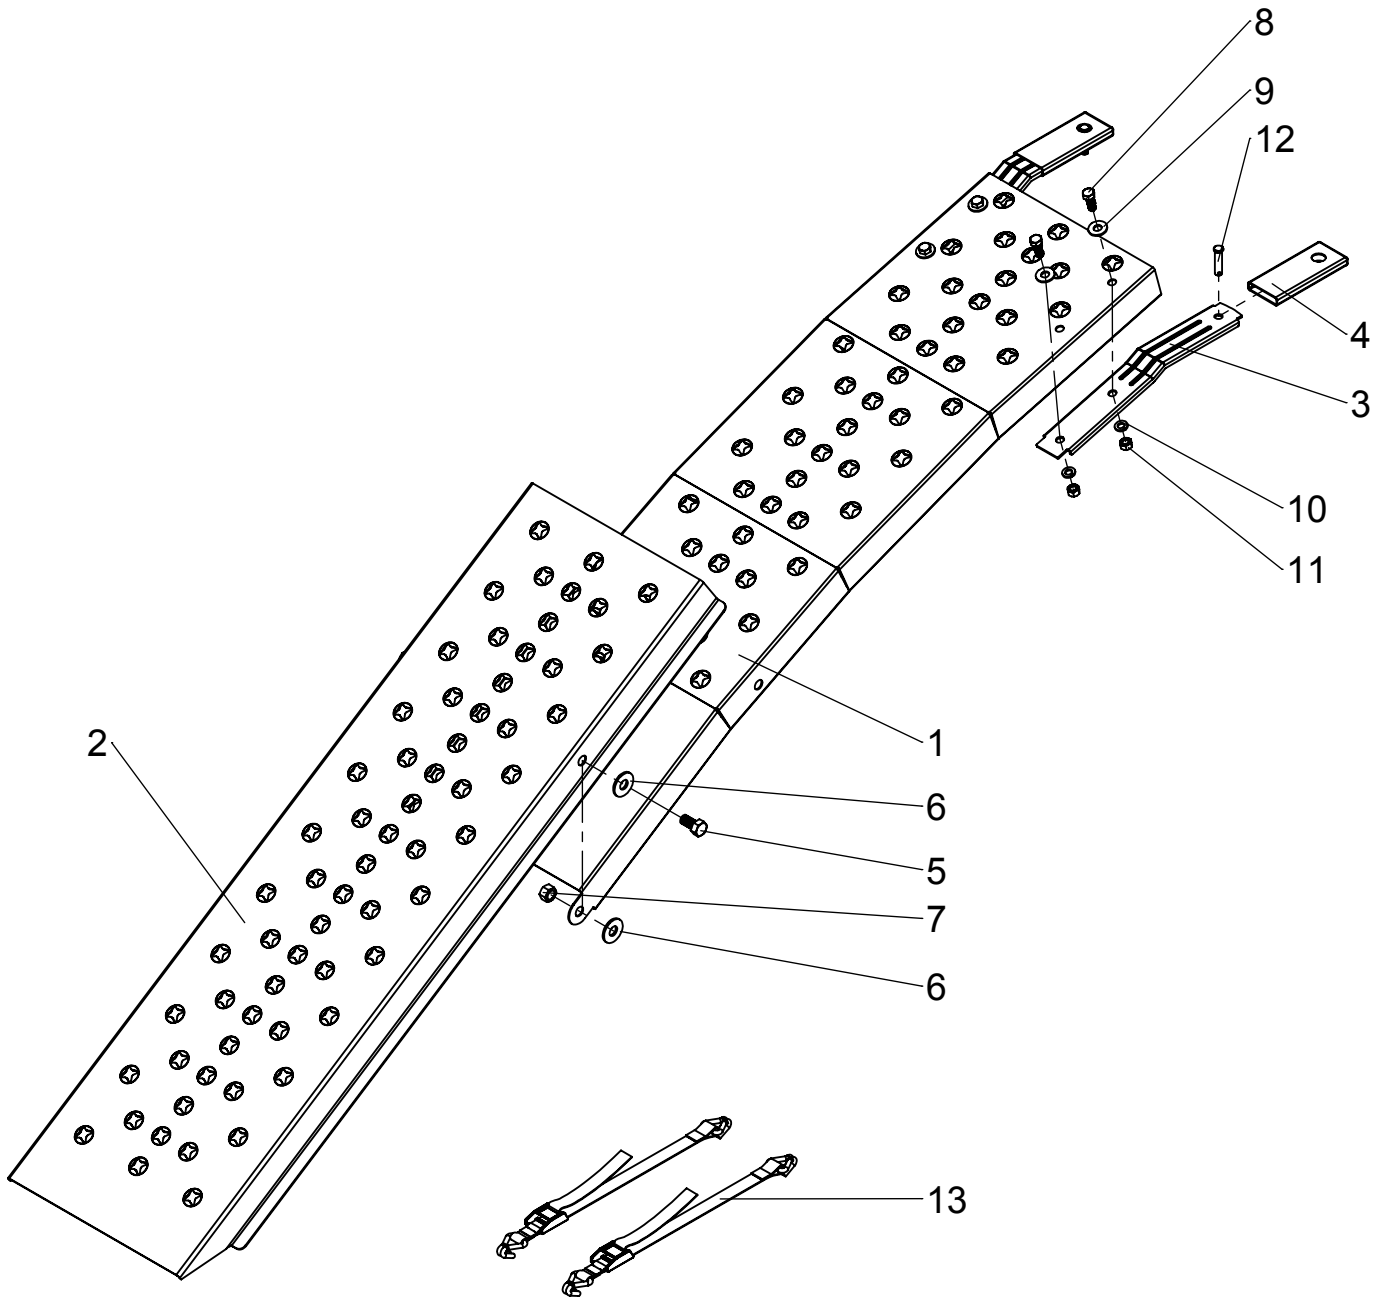

Repair Parts

ITEM	PART NO	DESCRIPTION	QTY	ITEM	PART NO	DESCRIPTION	QTY
1	403412	STEEL RAMP, TOP	2	8	3000511	HEX BOLT, 3/8-16 X 1"	8
2	403422	STEEL RAMP, BOTTOM	2	9	3000720	WASHER, 3/8" USS	8
3	403431	SUPPORT BAR	4	10	300078	LOCKWASHER, 3/8"	8
4	300261	PAD, SUPPORT BAR	4	11	300069	HEX NUT, 3/8-16	8
5	3000510	1/2-13 X 1" HEX BOLT	4	12	3000819	CLEVIS PIN, 3/8" X 1-1/2"	4
6	300075	WASHER, 1/2" USS	8	13	303171	CAM BUCKLE STRAP	2
7	300068	1/2-13 C-LOCK HEX NUT	4				