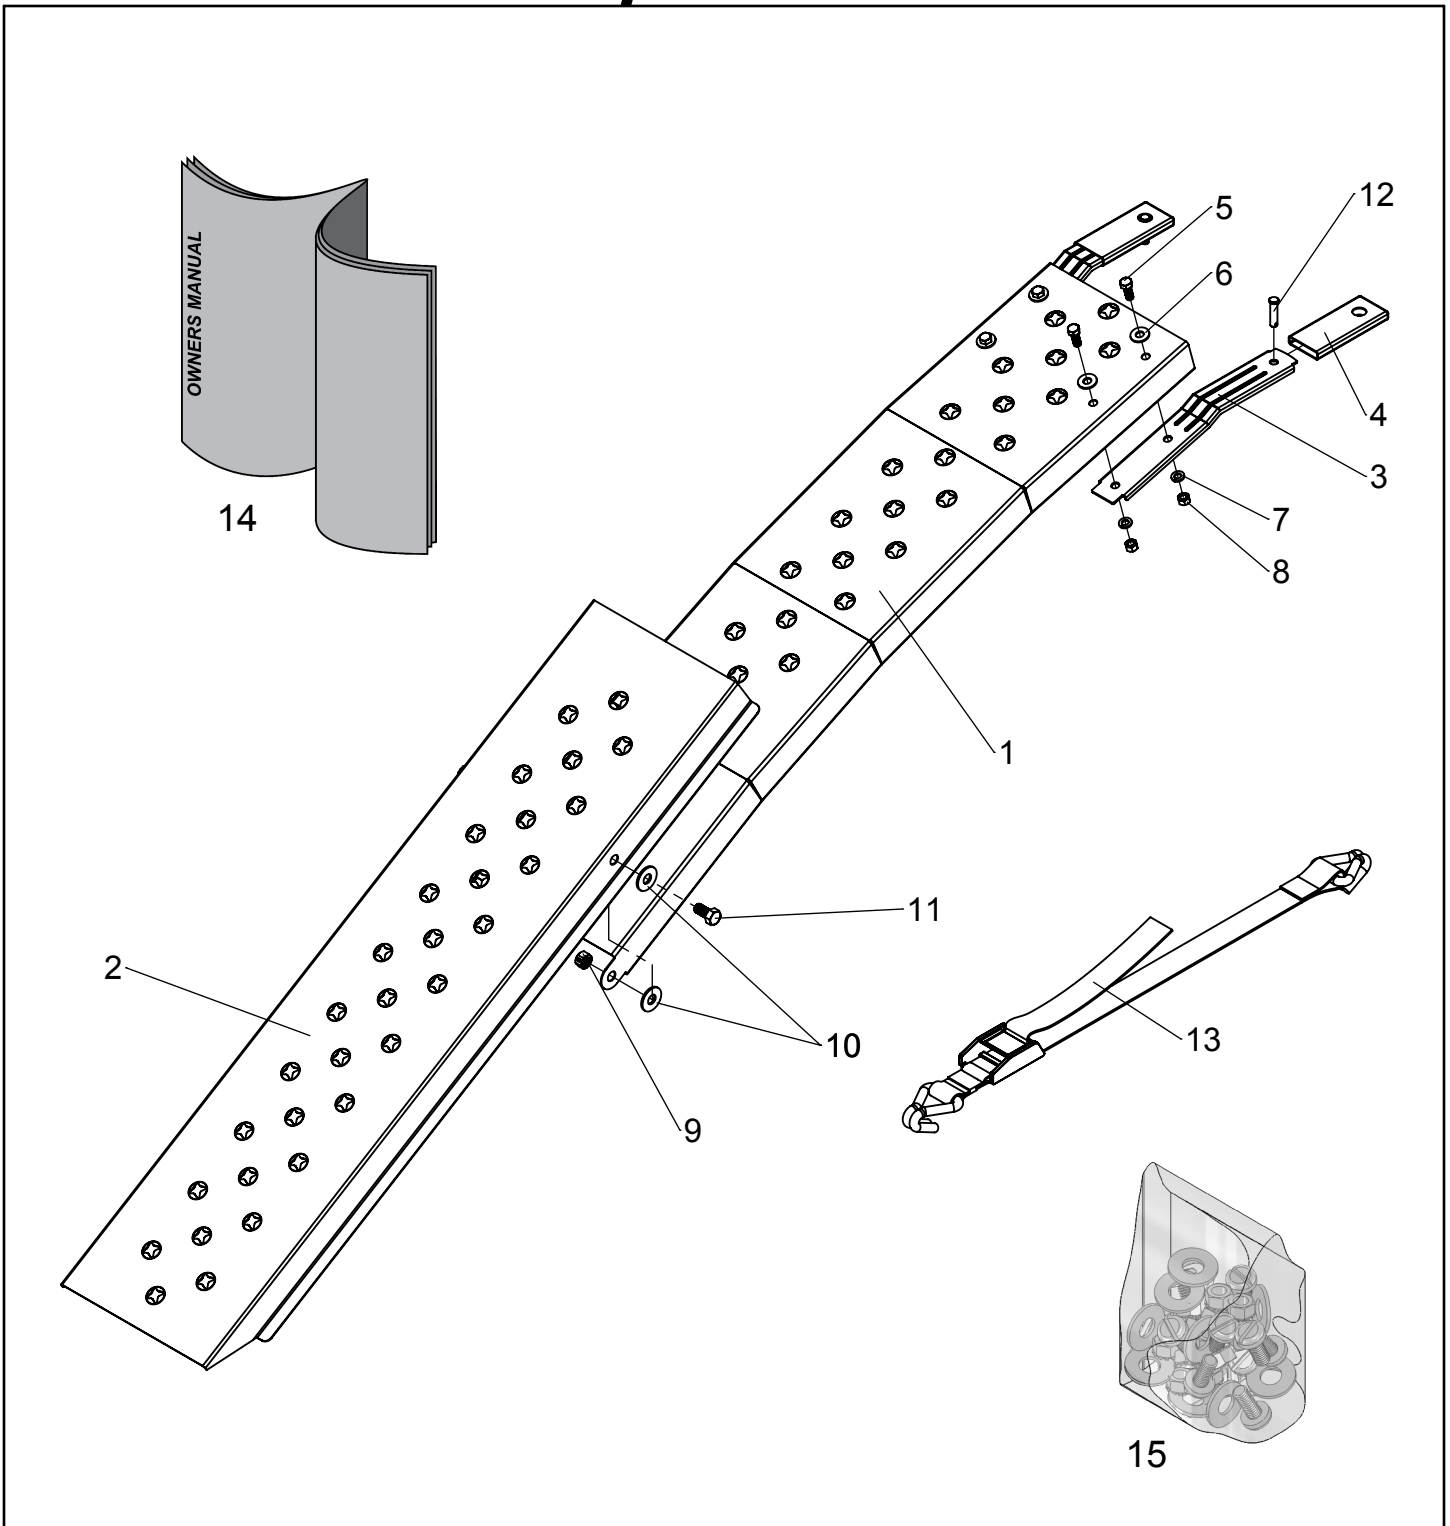

Repair Parts

ITEM	PART NO	DESCRIPTION	QTY	ITEM	PART NO	DESCRIPTION	QTY
1	403411	STEEL RAMP, TOP	2	9	300068	1/2-13 C-LOCK HEX NUT	4
2	403421	STEEL RAMP, BOTTOM	2	10	300075	WASHER, 1/2" USS	8
3	403431	SUPPORT BAR	4	11	3000510	1/2-13 X 1" HEX BOLT	4
4	300261	PAD, SUPPORT BAR	4	12	3000819	CLEVIS PIN, 3/8" X 1-1/2"	4
5	3000511	HEX BOLT, 3/8-16 X 1"	8	13	303171	CAM BUCKLE STRAP	2
6	3000720	WASHER, 3/8" USS	8	14	303045	OWNERS MANUAL	1
7	300078	LOCKWASHER, 3/8"	8	15	303031	HARDWARE BOLT BAG	1
8	300069	HEX NUT, 3/8-16	8				