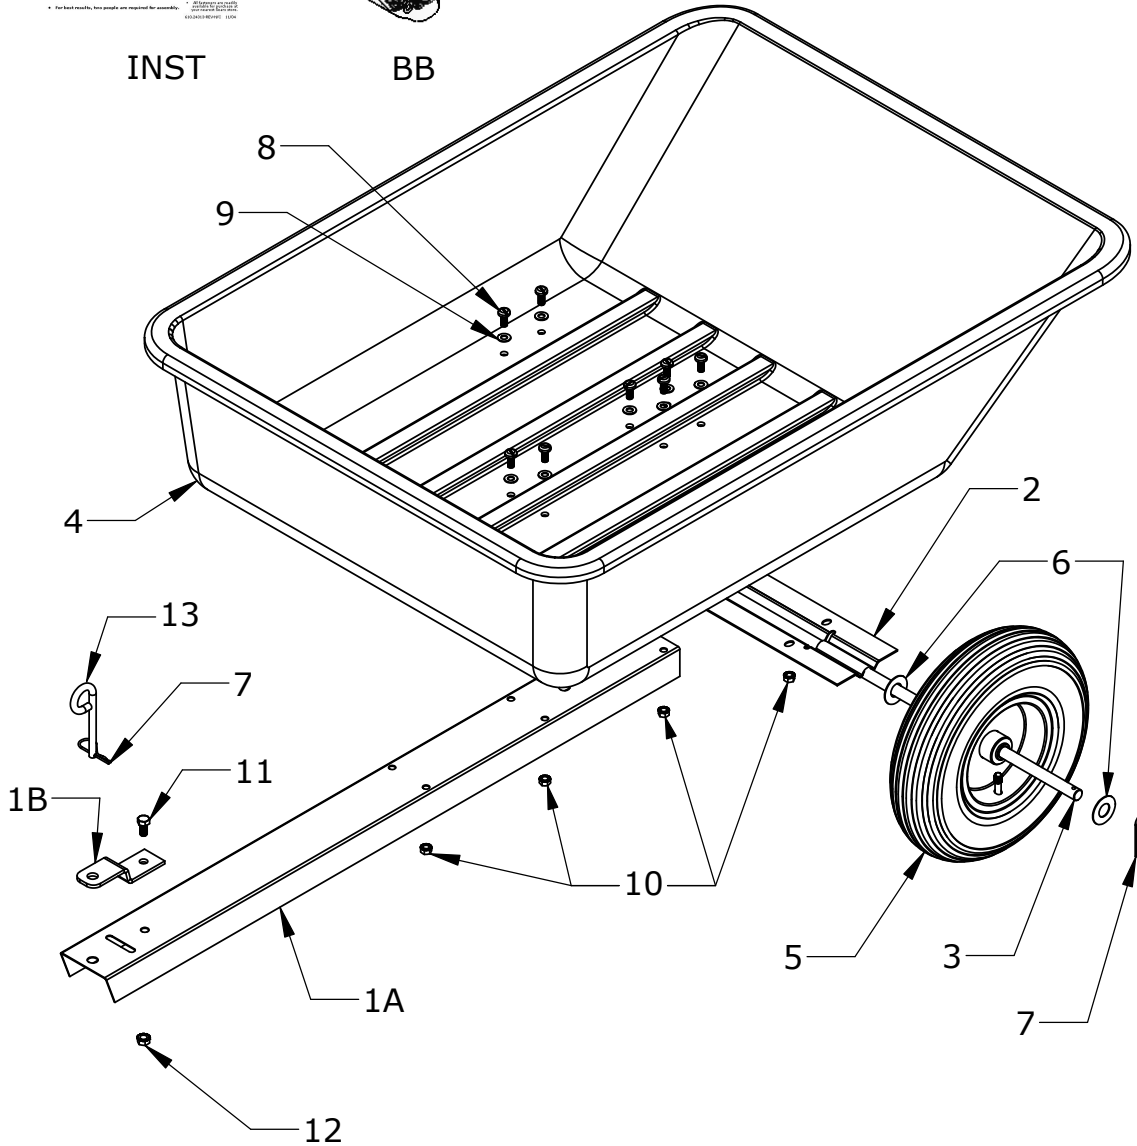

77. 2000 Series

78. 2000 Series

INST

BB

REPAIR PARTS LIST

REF.NO.	PART NO.	AMT.	DESCRIPTION
1A	24413-01	1	24413 HITCH
1B	55-16	1	24355 HITCH BRACKET
2	24413-02	1	24413 AXLE HOLDER
3	24413-03	1	24413 AXLE
4	24413-04	1	24413 CART BODY
5	24413-05	2	24413 WHEEL
6*	STDWF750SAE	4	WASHER, FLAT 3/4" SAE
7*	STD624007	3	PIN, HAIRPIN COTTER
8*	STDBP3130750	12	BOLT, PAN 5/16"-18 X 3/4"
9*	STDWF313SAE	12	WASHER, FLAT 5/16" SAE
10*	STDNK313	12	NUT, KEPS 5/16"-18
11*	STDBH3750750	1	BOLT, HEX 3/8"-16 X 3/4"
12*	STDNK375	1	NUT, KEPS 3/8"-16
13	55-30	1	24355 HP-3 HITCH PIN
INST	24413-INST	1	24413 USER GUIDE
BB	24413-BB	1	24413 HARDWARE BAG