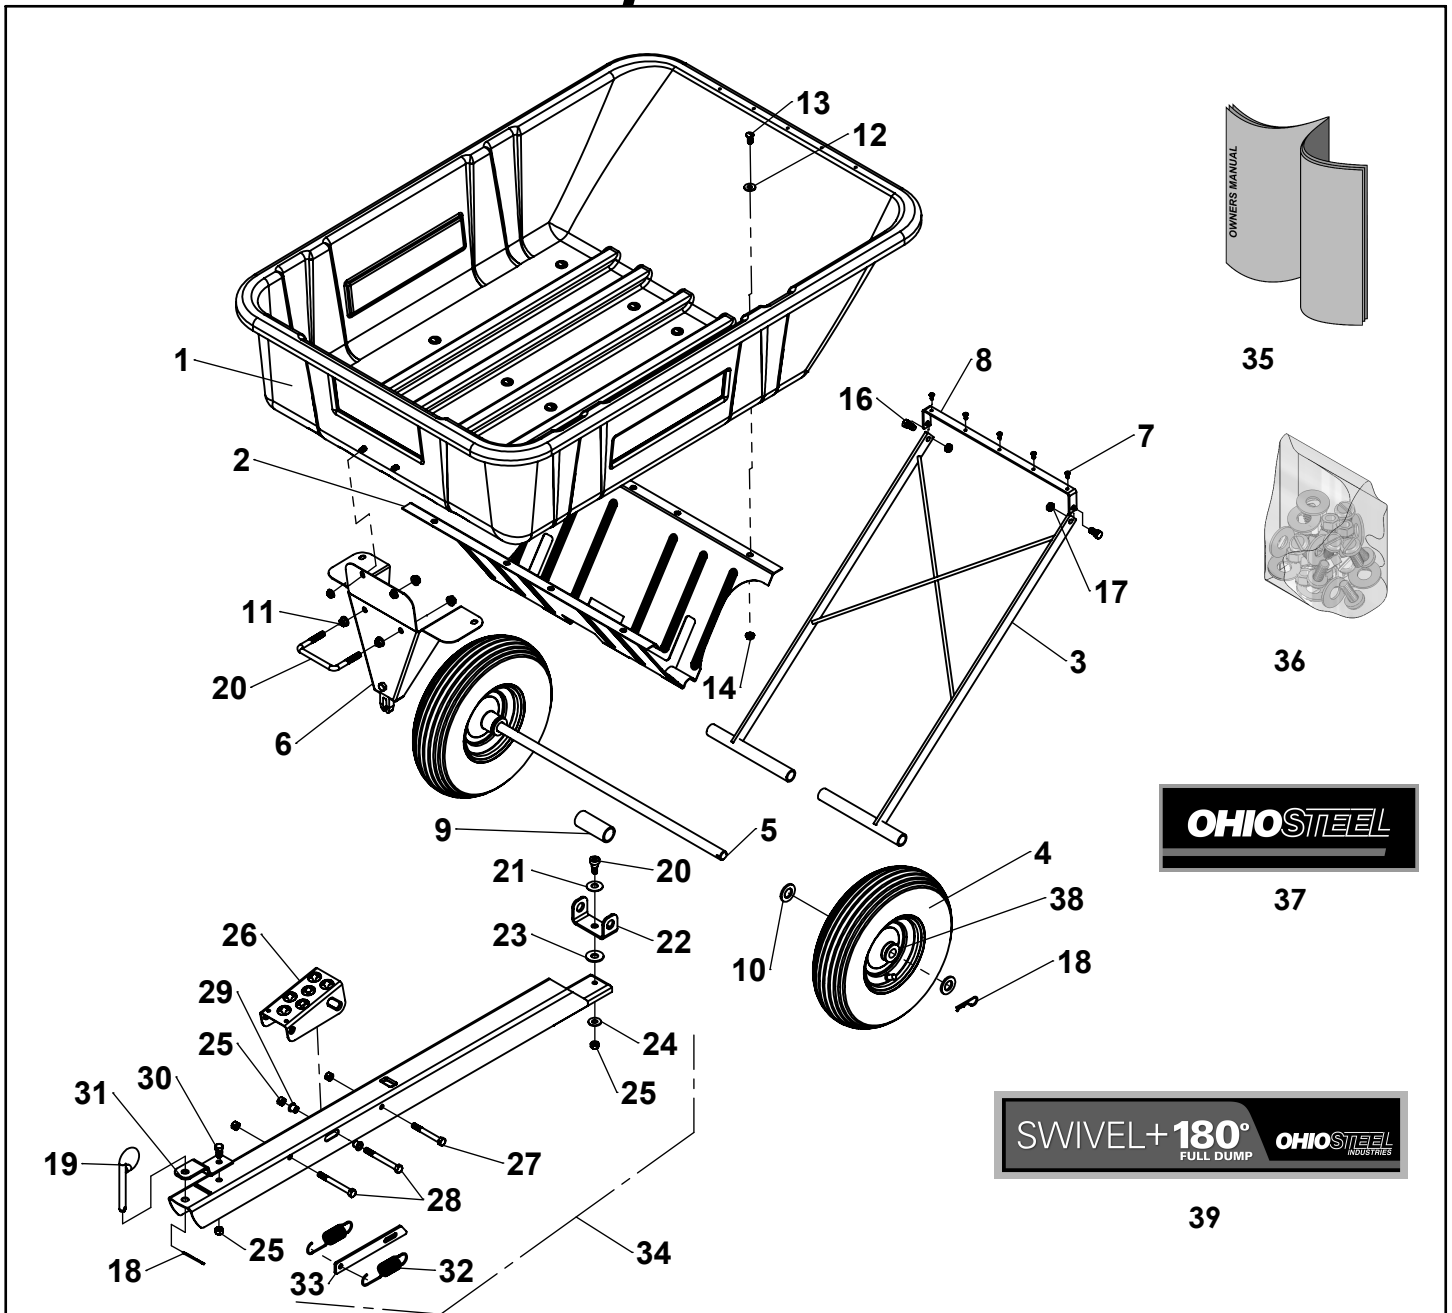

Repair Parts

ITEM	PART NO	DESCRIPTION	QTY	ITEM	PART NO	DESCRIPTION	QTY
1	6002362	BODY, POLY, 10 CU FT	1	21	6000368	WASHER, SPRING	1
2	6002367	UNDERCARRIAGE	1	22	6000548	CLEVIS, SWIVEL	1
3	6002469	REAR SUPPORT	1	23	300075	WASHER, 1/2" USS	1
4	6002392	WHEEL (includes bushings)	2	24	3000720	WASHER, 3/8" USS	1
5	300008	AXLE	1	25	300061	HEX NUT, 3/8-16 C-LOCK	5
6	6002364	FRONT SUPPORT	1	26	6000305	FOOT PEDAL	1
7	6002365	RIVET, 3/16"	5	27	300055	HEX BOLT, 3/8-16 X 3"	1
8	6002744	HOPPER HINGE BRACKET	1	28	6000370	HEX BOLT, 3/8-16 X 3-1/2"	2
9	6000463	SPACER	1	29	6000324	BUSHING	2
10	3000721	WASHER, 3/4" SAE	4	30	300052	HEX BOLT, 3/8-16 X 3/4"	1
11	6002758	FLANGE HEX NUT, 3/8"-16	4	31	401121	BRACKET, HITCH	1
12	3000711	WASHER, 5/16" USS	12	32	6000325	SPRING, LATCH	2
13	300054	SLOTTED TRUSS BOLT, 5/16-18 X 3/4"	12	33	6000309	LATCH	1
14	6000418	SPINNER GRIP NUT, 5/16-18	12	34	6000665	DRAWBAR ASSEMBLY (incl 18-33)	1
15	6002363	HANDLE, U-BOLT 3/8"-16	1	35	6002798	OWNERS MANUAL	1
16	6002547	HEX BOLT, 3/8-16 X 3/4"	2	36	6002546	HARDWARE, BOLT BAG	1
17	6000337	THIN NYLOCK HEX NUT, 3/8"-16	2	37	6000700	DECAL, OSI	1
18	300084	HAIRPIN COTTER	3	38	6000812	KIT, 3/4" POLY WHEEL BUSHINGS (Qty 4)	1
19	6000533	PIN, HITCH	1	39	6002802	DECAL, 3040P-SD180	2
20	6000369	SHOULDER BOLT, 1/2" X 3/8"	1				