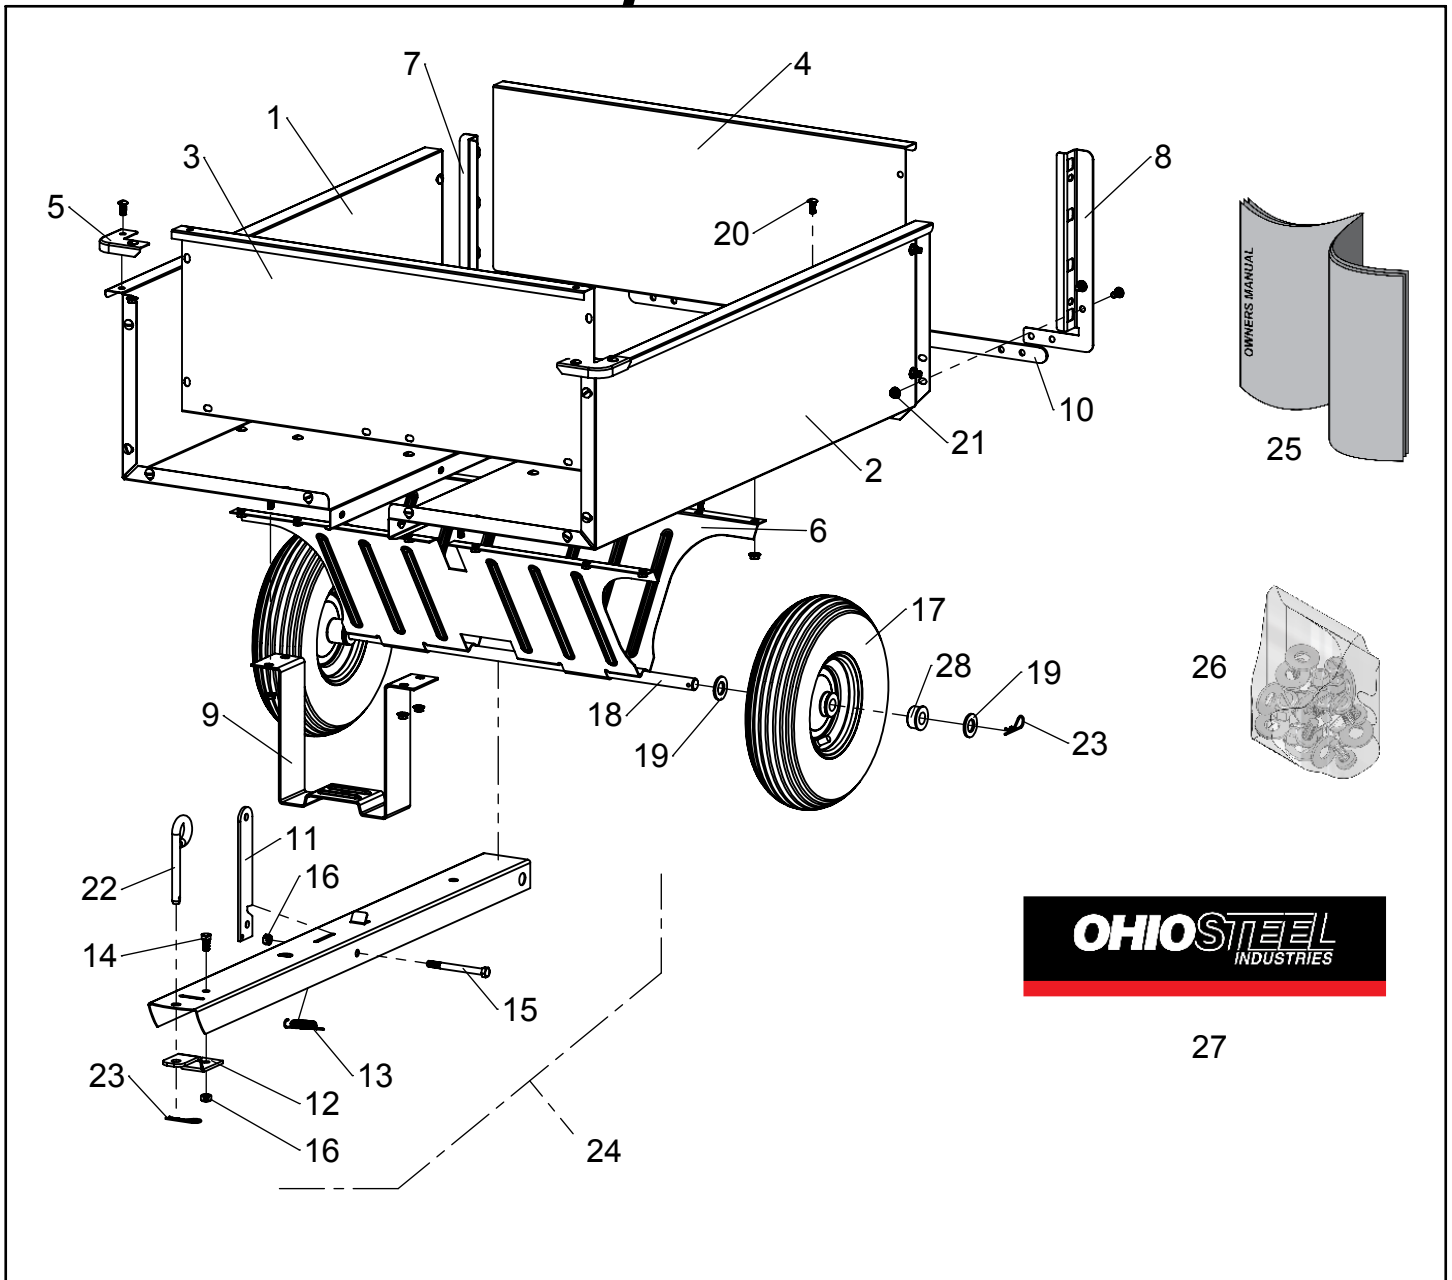

Repair Parts

ITEM	PART NO	DESCRIPTION	QTY	ITEM	PART NO	DESCRIPTION	QTY
1	401022	BODY HALF, LEFT	1	15	300053	HEX BOLT, 3/8-16 X 4"	1
2	401012	BODY HALF, RIGHT	1	16	300061	HEX NUT, 3/8-16 C-LOCK	2
3	401031	GATE, FRONT	1	17	6000182	WHEEL (bushings included)	2
4	401041	TAILGATE	1	18	300008	AXLE	1
5	401051	CORNER GUARD	2	19	3000721	3/4" SAE WASHER	4
6	6000682	UNDERCARRIAGE	1	20	300054	TRUSS HD SCREW, 5/16-18 X 3/4"	46
7	401071	RETAINER GATE, RIGHT	1	21	6000418	5/16 - 18 SPINNER GRIP NUT	46
8	401081	RETAINER GATE, LEFT	1	22	6000533	PIN, HITCH	1
9	401091	SUPPORT, FRONT	1	23	300084	HAIRPIN COTTER	3
10	401131	BAR SUPPORT, REAR	1	24	501011	DRAWBAR ASSEMBLY (incl. 11-16)	1
11	401111	LATCH POST	1	25	6000782	OWNERS MANUAL	1
12	401121	BRACKET, HITCH	1	26	6000688	HARDWARE BOLT BAG	1
13	300131	SPRING, LATCH	1	27	300111	DECAL, OSI	2
14	300052	HEX BOLT, 3/8-16 X 3/4"	1	28	6000812	KIT, 3/4" POLY BUSHINGS (set of 4)	1