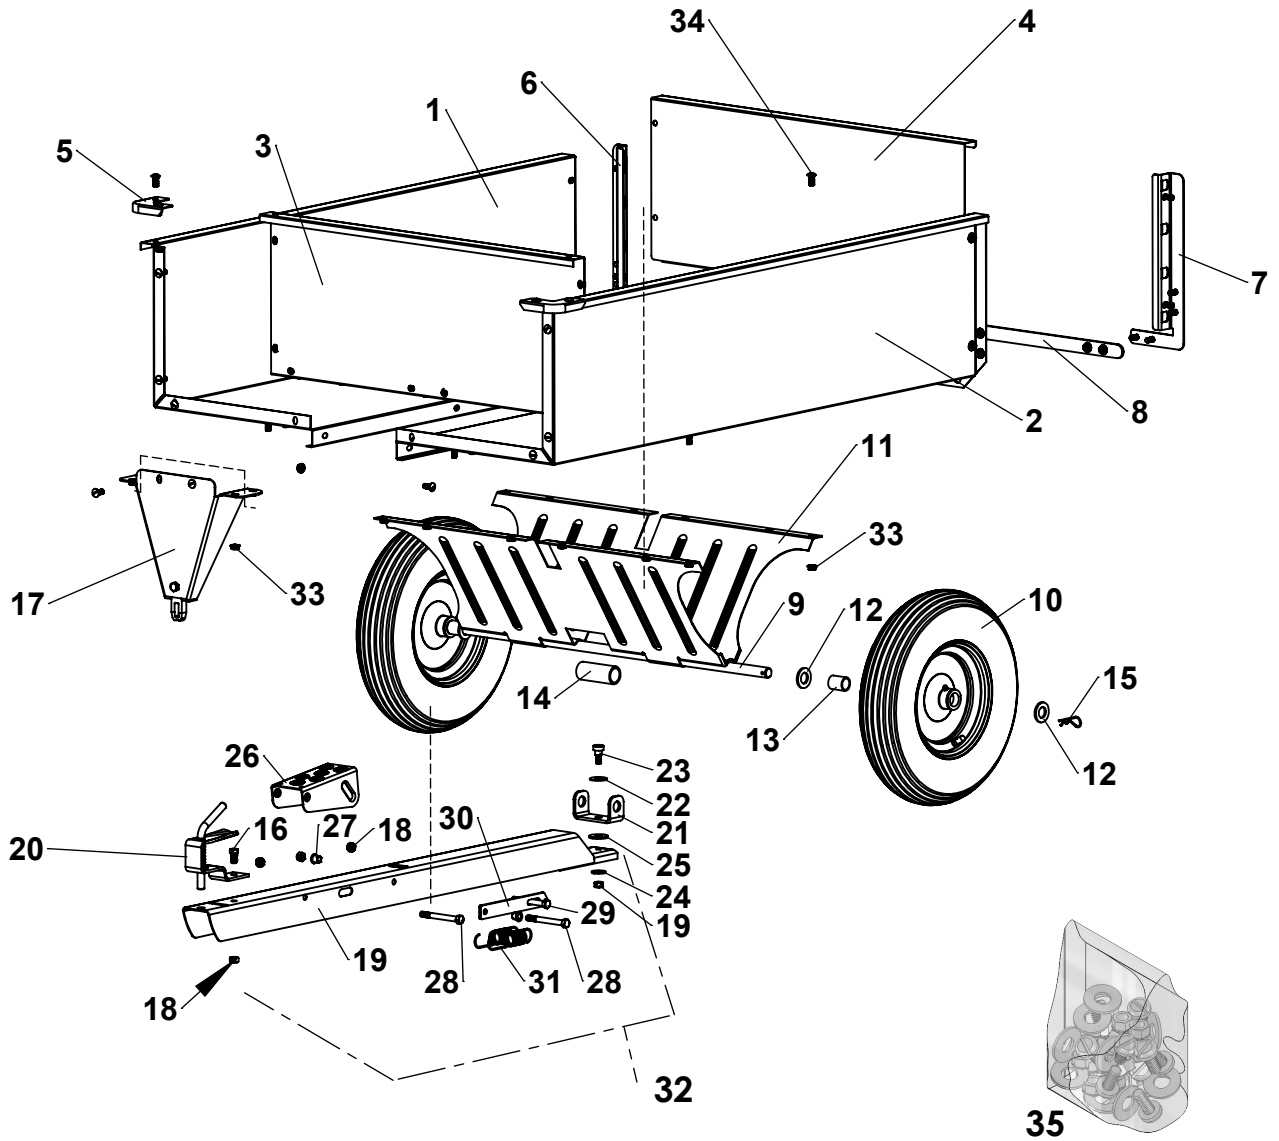

Repair Parts

ITEM	PART NO	DESCRIPTION	QTY	ITEM	PART NO	DESCRIPTION	QTY
1	401011	BODY HALF, RIGHT	1	19	6000383	DRAWBAR, FORMED	1
2	401021	BODY HALF, LEFT	1	20	6000612	SPRING LOADED HITCH PIN	1
3	401031	GATE, FRONT	1	21	6000548	CLEVIS, SWIVEL	1
4	401041	TAILGATE	1	22	6000368	WASHER, SPRING	1
5	401051	CORNER	2	23	6000369	SHOULDER BOLT, 1/2" X 3/8"	1
6	401071	RETAINER GATE, RIGHT	1	24	3000720	WASHER, 3/8" USS	1
7	401081	RETAINER GATE, LEFT	1	25	300075	WASHER, 1/2" USS	1
8	401131	BAR SUPPORT, REAR	1	26	6000305	FOOT PEDAL	1
9	300001	AXLE	1	27	6000324	BEARING	2
10	6002393	WHEEL	2	28	6000370	HEX BOLT, 3/8-16 X 3-1/2"	2
11	401061	UNDERCARRIAGE	1	29	300055	HEX BOLT, 3/8-16 X 3"	1
12	3000721	WASHER, 3/4" SAE	4	30	6000309	LATCH	1
13	6000105	SPACER, SHORT	2	31	6000325	SPRING, LATCH	2
14	6000463	SPACER, LONG	1	32	6000665	DRAWBAR ASSEMBLY (ITEM 19-31)	1
15	300084	HAIRPIN COTTER, 0.093" X 2-5/16"	2	33	6000418	SPINNER GRIP NUT, 5/16-18	46
16	300052	HEX BOLT, 3/8-16 X 3/4"	2	34	300054	SLOTTED TRUSS BOLT, 5/16-18 X 3/4"	46
17	6000310	FRONT SUPPORT	1	35	6000698	BOLT BAG	1
18	300061	HEX NUT, 3/8-16 C-LOCK	6				