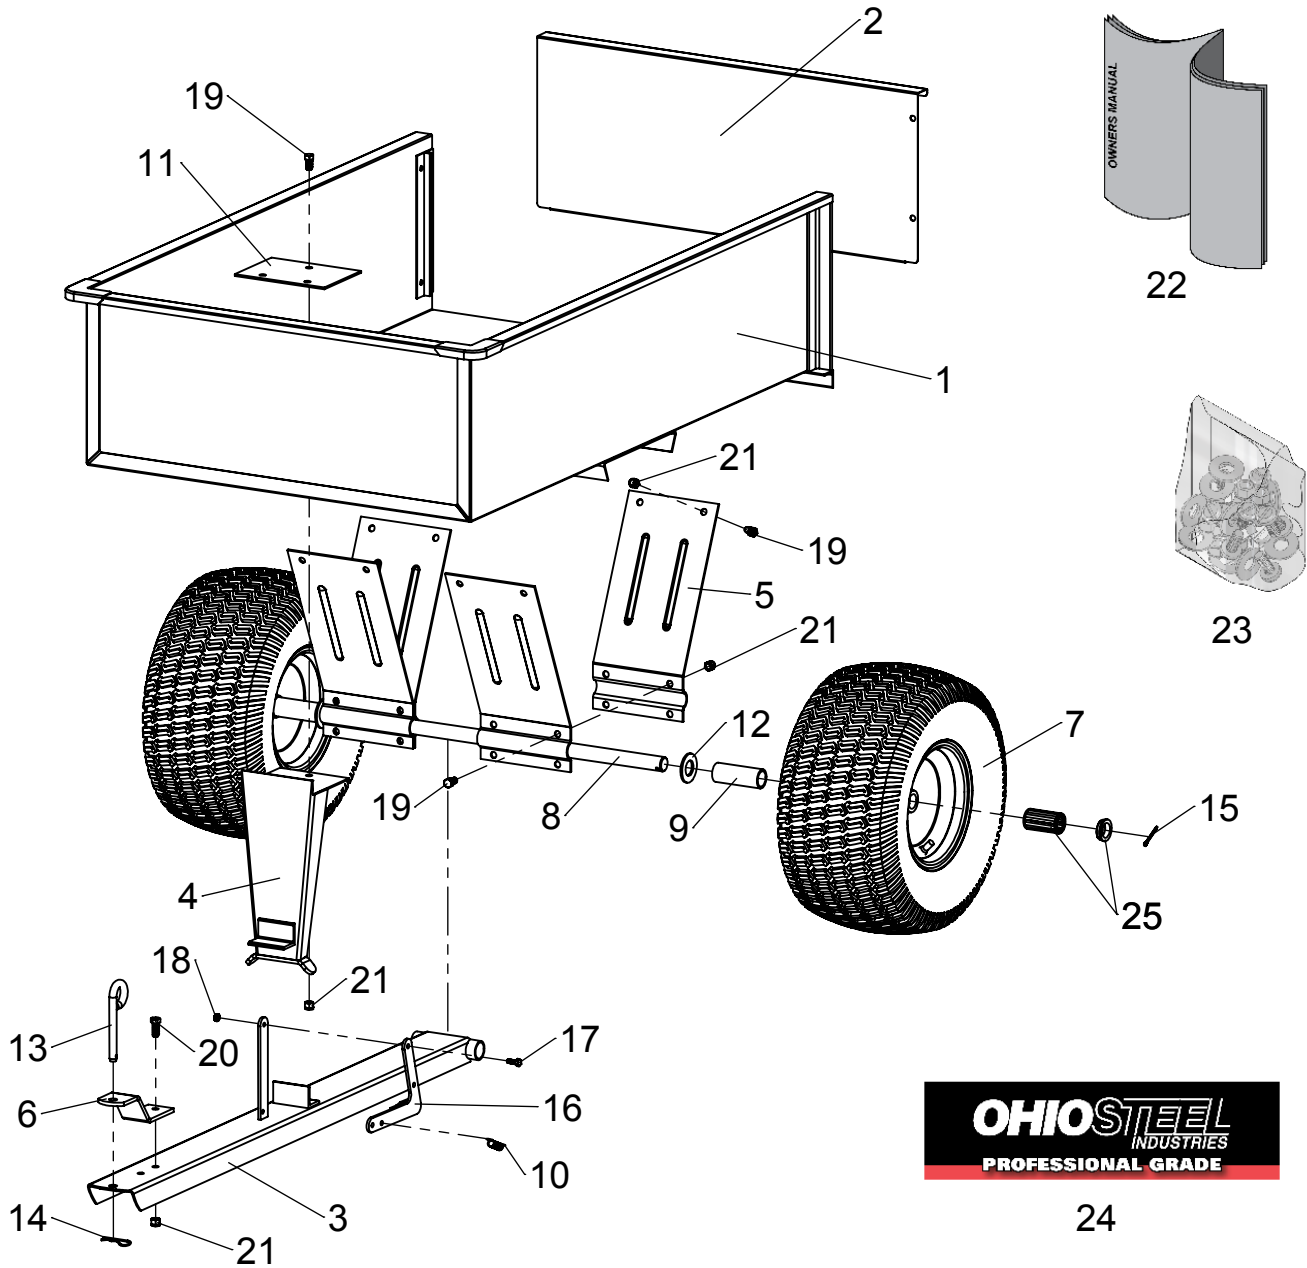

# Repair Parts

ITEM	PART NO	DESCRIPTION	QTY	ITEM	PART NO	DESCRIPTION	QTY
1	519001	WELDED BODY, 3048HATV	1	14	300084	HAIRPIN COTTER, 0.093" X 2-5/16"	1
2	401041	TAILGATE	1	15	300081	COTTER PIN, 1/8" X 1-1/2"	2
3	519011	WELDED DRAWBAR	1	16	519031	WELDED LATCH ARM	1
4	519021	FRONT SUPPORT	1	17	6000420	1/4-20x3/4" HEXHEAD BOLT	1
5	419271	AXLE HOLDER PLATE	4	18	300065	1/4" -20 LOCK NUT	1
6	419121	HITCH BRACKET	1	19	300052	HEX BOLT, 3/8-16 X 3/4"	19
7	6000727	18" WHEEL	2	20	3000511	HEX BOLT, 3/8-16 X 1"	2
8	300002	AXLE	1	21	3000618	NYLON INSERT LOCKNUT, 3/8-16	21
9	3001211	SPACER	2	22	3190448	OWNERS MANUAL	1
10	300132	LATCH SPRING	1	23	3190360	HARDWARE BOLT BAG	1
11	419281	BACKING PLATE	1	24	300111	DECAL, OSI	2
12	300076	WASHER, 1" SAE	2	25	6000818	KIT, 1" BEARING (for set of 2 wheels)	1
13	6000533	PIN, HITCH	1				