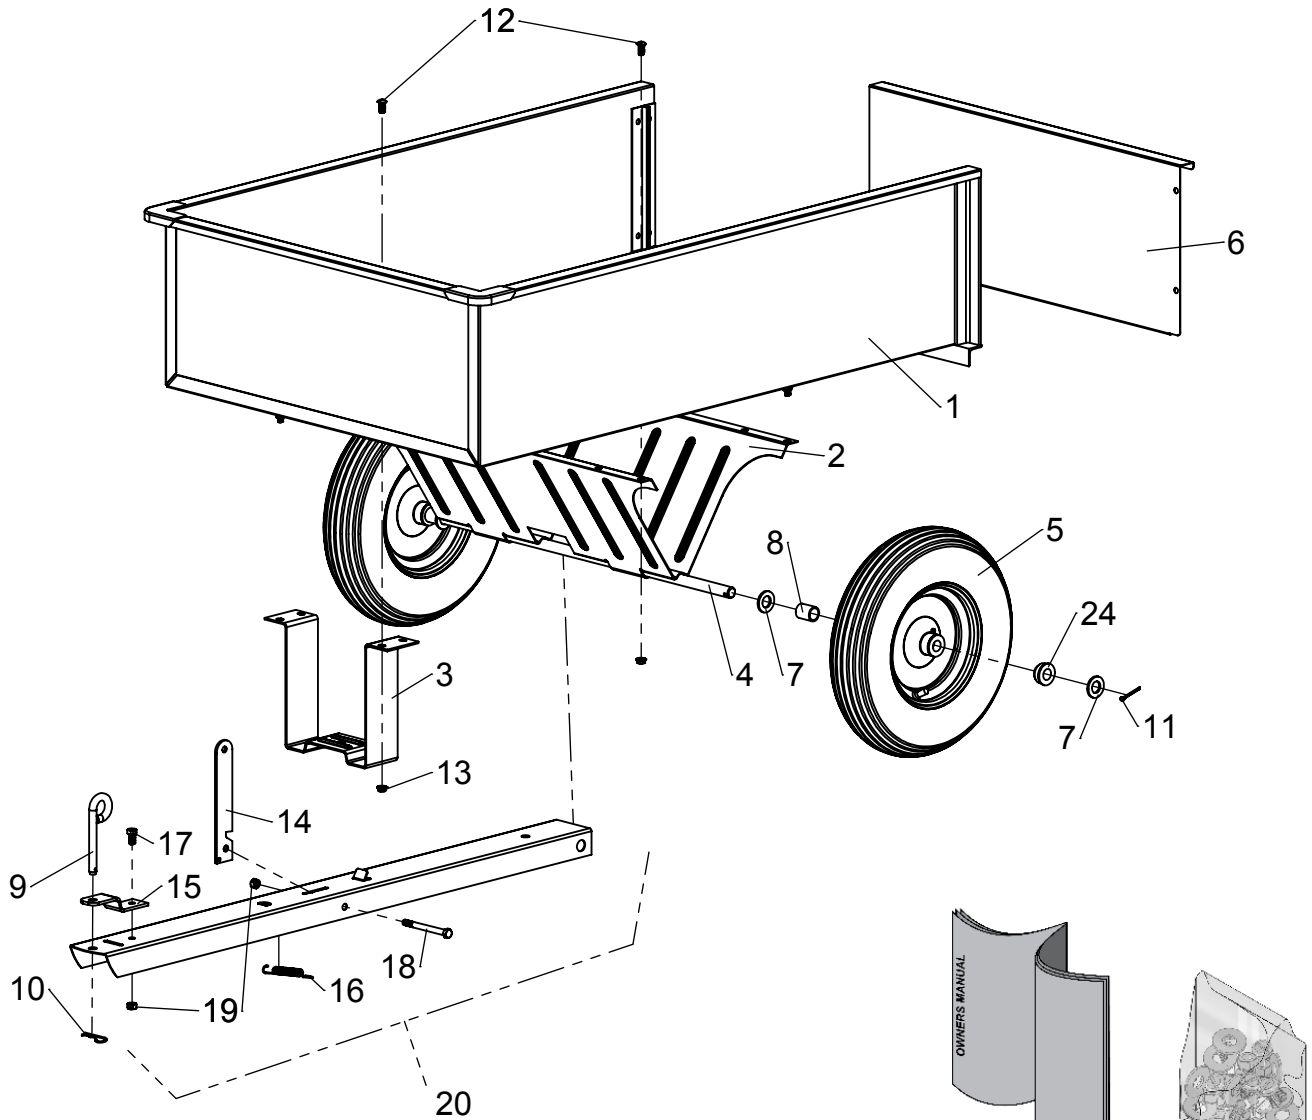

Repair Parts

23

ITEM	PART NO	DESCRIPTION	QTY	ITEM	PART NO	DESCRIPTION	QTY
1	502002	WELDED BODY, 3048H	1	13	6000418	5/16 - 18 SPINNER GRIP NUT	16
2	419061	UNDERCARRIAGE	1	14	401111	LATCH POST	1
3	401091	FRONT SUPPORT	1	15	401121	BRACKET, HITCH	1
4	300001	AXLE	1	16	300131	SPRING, LATCH	1
5	300011	WHEEL (bushings included)	2	17	300052	HEX BOLT, 3/8-16 X 3/4"	1
6	401041	TAILGATE	1	18	300053	HEX BOLT, 3/8-16 X 4"	1
7	3000721	WASHER, 3/4" SAE	4	19	300061	HEX NUT, 3/8-16 C-LOCK	2
8	6000105	SPACER, 3/4 x 1.25"	2	20	501012	DRAWBAR ASSEMBLY (incl. 14-19)	1
9	6000533	PIN, HITCH	1	21	3020448	OWNERS MANUAL	1
10	300084	HAIRPIN COTTER, 0.093" X 2-5/16"	1	22	3020348	HARDWARE BOLT BAG	1
11	300081	COTTER PIN, 1/8" X 1-1/2"	2	23	300111	DECAL, OSI	1
12	300054	TRUSS HD SCREW, 5/16-18 X 3/4"	16	24	6000809	KIT, 3/4" WHEEL BUSHINGS (set of 4)	1