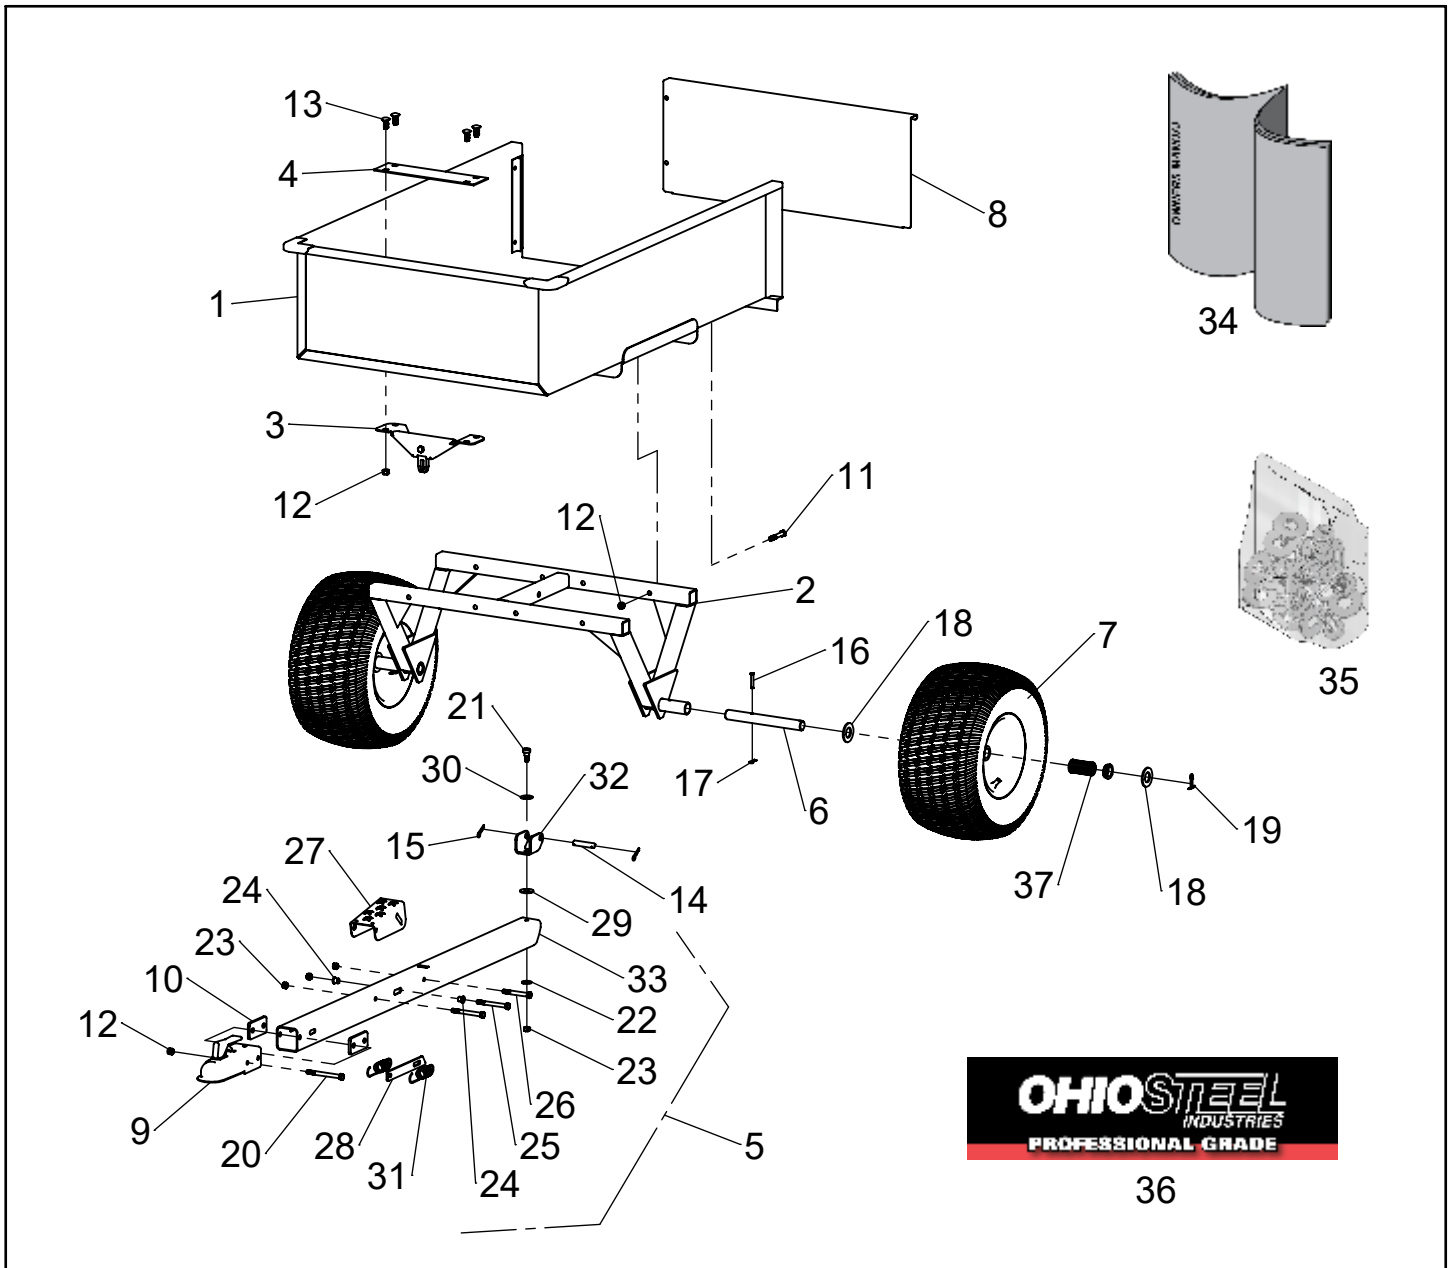

EXPLODED VIEW

ITEM	PART NO	DESCRIPTION	QTY	ITEM	PART NO	DESCRIPTION	QTY
1	6004239	BODY, WELDED 3048	1	20	6004260	HEX BOLT, 3/8-16 X 4"	2
2	6004241	UNDERCARRIAGE	1	21	6000369	SHOULDER BOLT, 1/2" X 3/8"	1
3	6000311	FRONT SUPPORT	1	22	3000720	WASHER, 3/8" USS	1
4	6004245	ADAPTER PLATE	1	23	300061	HEX NUT, 3/8-16 C-LOCK	4
5	6004243	DRAWBAR ASSEMBLY (incl. 21-33)	1	24	6000324	BEARING	2
6	6000523	AXLE, STUB	2	25	6000370	HEX BOLT, 3/8-16 X 3-1/2"	2
7	6000727	WHEEL, 18/950-8 X 1" (BLACK)	2	26	300055	HEX BOLT, 3/8-16 X 3"	1
8	401041	TAILGATE	1	27	6000305	FOOT PEDAL	1
9	308301	COUPLER, 1-7/8" BALL	1	28	6000309	LATCH	1
10	6004202	SPACER, BALL HITCH	2	29	300075	WASHER, 1/2" USS	1
11	6001285	HEX BOLT 3/8"-16 X 2-1/2"	8	30	6000368	WASHER, SPRING	1
12	310061	HEX NUT, 3/8-16 NYLOC	14	31	6000325	SPRING, LATCH	2
13	6004259	CARRIAGE BOLT, 3/8-16 X 1"	4	32	6000321	CLEVIS, SWIVEL	1
14	6000371	PIN, 1/2" X 2-13/32"	1	33	6004244	DRAWBAR	1
15	6000372	HAIRPIN COTTER, 0.080" X 1-9/16"	2	34	6004252	OWNER'S MANUAL	1
16	3000811	CLEVIS PIN, 1/4" X 1-1/2"	2	35	6004251	HARDWARE BOLT BAG	1
17	3000812	HAIRPIN COTTER, 0.080" X 1-3/16"	2	36	6000162	DECAL, OSI PRO	2
18	300076	WASHER, 1" SAE	4	37	6000818	KIT, 1" WHEEL BEARINGS	1
19	300087	COTTER PIN, 3/16" X 1-1/2"	2				