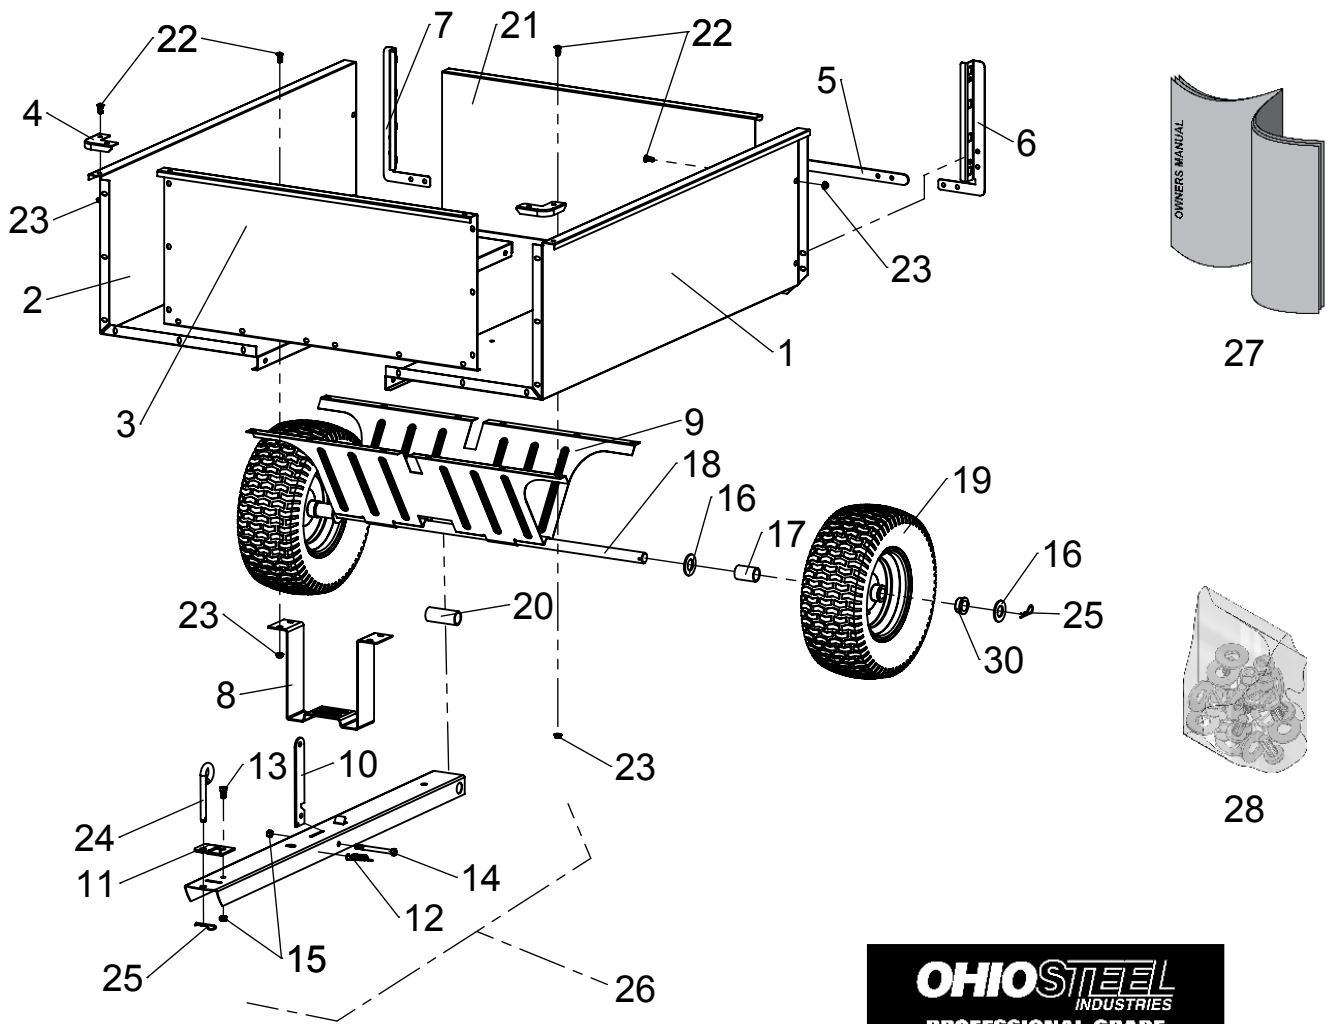

Repair Parts

29

ITEM	PART NO	DESCRIPTION	QTY	ITEM	PART NO	DESCRIPTION	QTY
1	401023	BODY HALF, LEFT	1	16	300076	WASHER, 1" SAE	4
2	401013	BODY HALF, RIGHT	1	17	6000382	SPACER, SHORT	2
3	401032	FRONT GATE	1	18	300002	AXLE	1
4	401051	CORNER	2	19	300013	WHEEL	2
5	401132	BAR SUPPORT, REAR	1	20	6000463	SPACER, LONG	1
6	401081	RETAINER GATE, LEFT	1	21	401042	TAILGATE	1
7	401071	RETAINER GATE, RIGHT	1	22	300054	SLOTTED TRUSS BOLT, 5/16-18 X 3/4"	50
8	401091	SUPPORT, FRONT	1	23	6000418	SPINNER GRIP NUT, 5/16-18	50
9	401062	UNDERCARRIGE	1	24	6000533	PIN, HITCH	1
10	401111	LATCH POST	1	25	300084	HAIRPIN COTTER	3
11	401121	BRACKET, HITCH	1	26	501013	DRAWBAR ASSY. (incl. 10-15)	1
12	300131	SPRING, LATCH	1	27	6000784	OWNERS MANUAL	1
13	300052	HEX BOLT, 3/8-16 X 3/4"	1	28	6000699	HARDWARE BOLT BAG	1
14	300053	HEX BOLT, 3/8-16 X 4"	1	29	6000162	DECAL, OSI PRO	2
15	300061	HEX NUT, 3/8-16 C-LOCK	2	30	6000810	KIT, 1" BUSHINGS (set of 4)	1