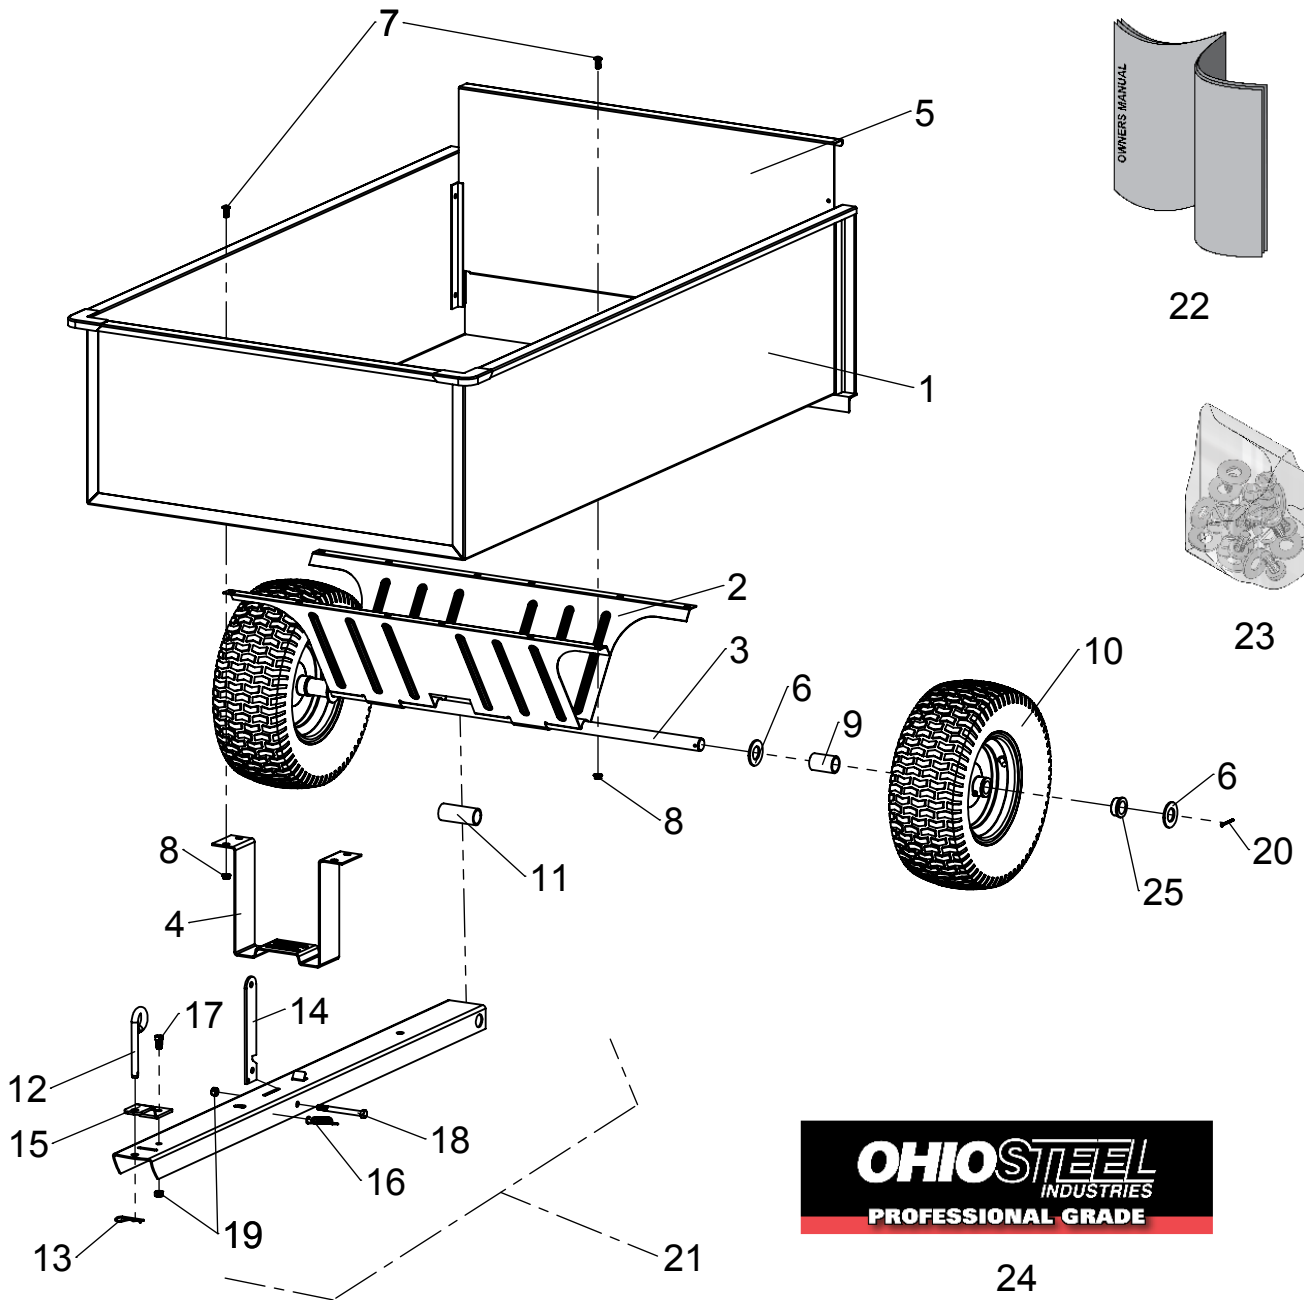

Repair Parts

ITEM	PART NO	DESCRIPTION	QTY	ITEM	PART NO	DESCRIPTION	QTY
1	502001	BODY, WELDED 3460	1	14	401111	LATCH POST	1
2	402061	UNDERCARRIGE	1	15	401121	BRACKET, HITCH	1
3	300002	AXLE	1	16	300131	SPRING, LATCH	1
4	401091	SUPPORT, FRONT	1	17	300052	HEX BOLT, 3/8-16 X 3/4"	1
5	401042	TAILGATE	1	18	300053	HEX BOLT, 3/8-16 X 4"	1
6	300076	WASHER, 1" SAE	4	19	300061	HEX NUT, 3/8-16 C-LOCK	2
7	300054	SLOTTED TRUSS BOLT, 5/16-18 X 3/4"	16	20	300081	COTTER PIN, 0.093x2-5/16"	2
8	6000418	SPINNER GRIP NUT, 5/16-18	16	21	501014	DRAWBAR ASSY. (incl. 14-19)	1
9	6000382	SPACER, SHORT	2	22	3020460	OWNERS MANUAL	1
10	300013	WHEEL	2	23	3020360	HARDWARE BOLT BAG	1
11	6000463	SPACER, LONG	1	24	6000162	DECAL, OSI PRO	2
12	6000533	PIN, HITCH	1	25	6000810	KIT, BUSHINGS (set of 4)	1
13	300084	HAIRPIN COTTER	1				