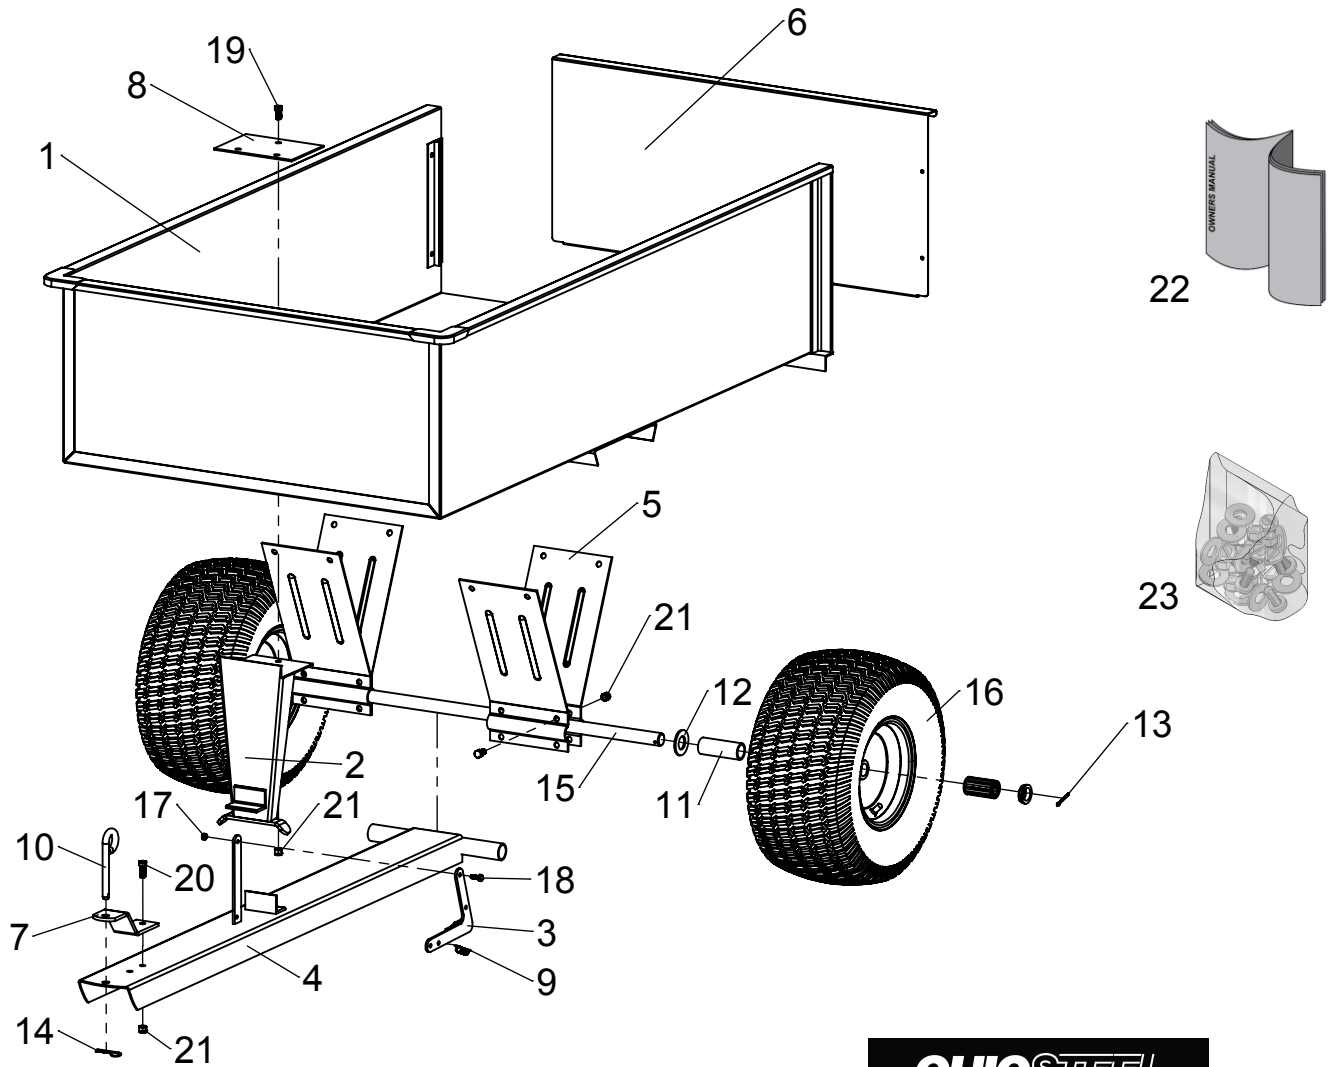

Repair Parts

24

ITEM	PART NO	DESCRIPTION	QTY	ITEM	PART NO	DESCRIPTION	QTY
1	519002	BODY, WELDED 3460	1	13	300081	COTTER PIN, 0.093x2-5/16"	2
2	519022	SUPPORT, FRONT	1	14	300084	HAIRPIN COTTER	1
3	519031	WELDED LATCH	1	15	300003	AXLE	1
4	519012	DRAWBAR	1	16	6000727	18" WHEEL (incl. bearings)	2
5	419271	AXLE PLATE HOLDER	4	17	300065	1/4"-20 NYLOC HEXNUT	1
6	401042	TAILGATE	1	18	6000420	1/4"-20 x 3/4" HEX BOLT	1
8	401121	BRACKET, HITCH	1	19	300052	HEX BOLT, 3/8-16 X 3/4"	19
8	419281	BACKING PLATE	1	20	3000511	HEX BOLT, 3/8-16 X 1"	2
9	300132	SPRING, LATCH	1	21	3000618	3/8-16 NYLOC NUT	21
10	6000533	PIN, HITCH	1	22	3190460	OWNERS MANUAL	1
11	3001211	SPACER 1 x 3.500"	2	23	3190360	HARDWARE BOLT BAG	1
12	300076	WASHER, 1" SAE	2	24	6000162	DECAL, OSI PRO	2