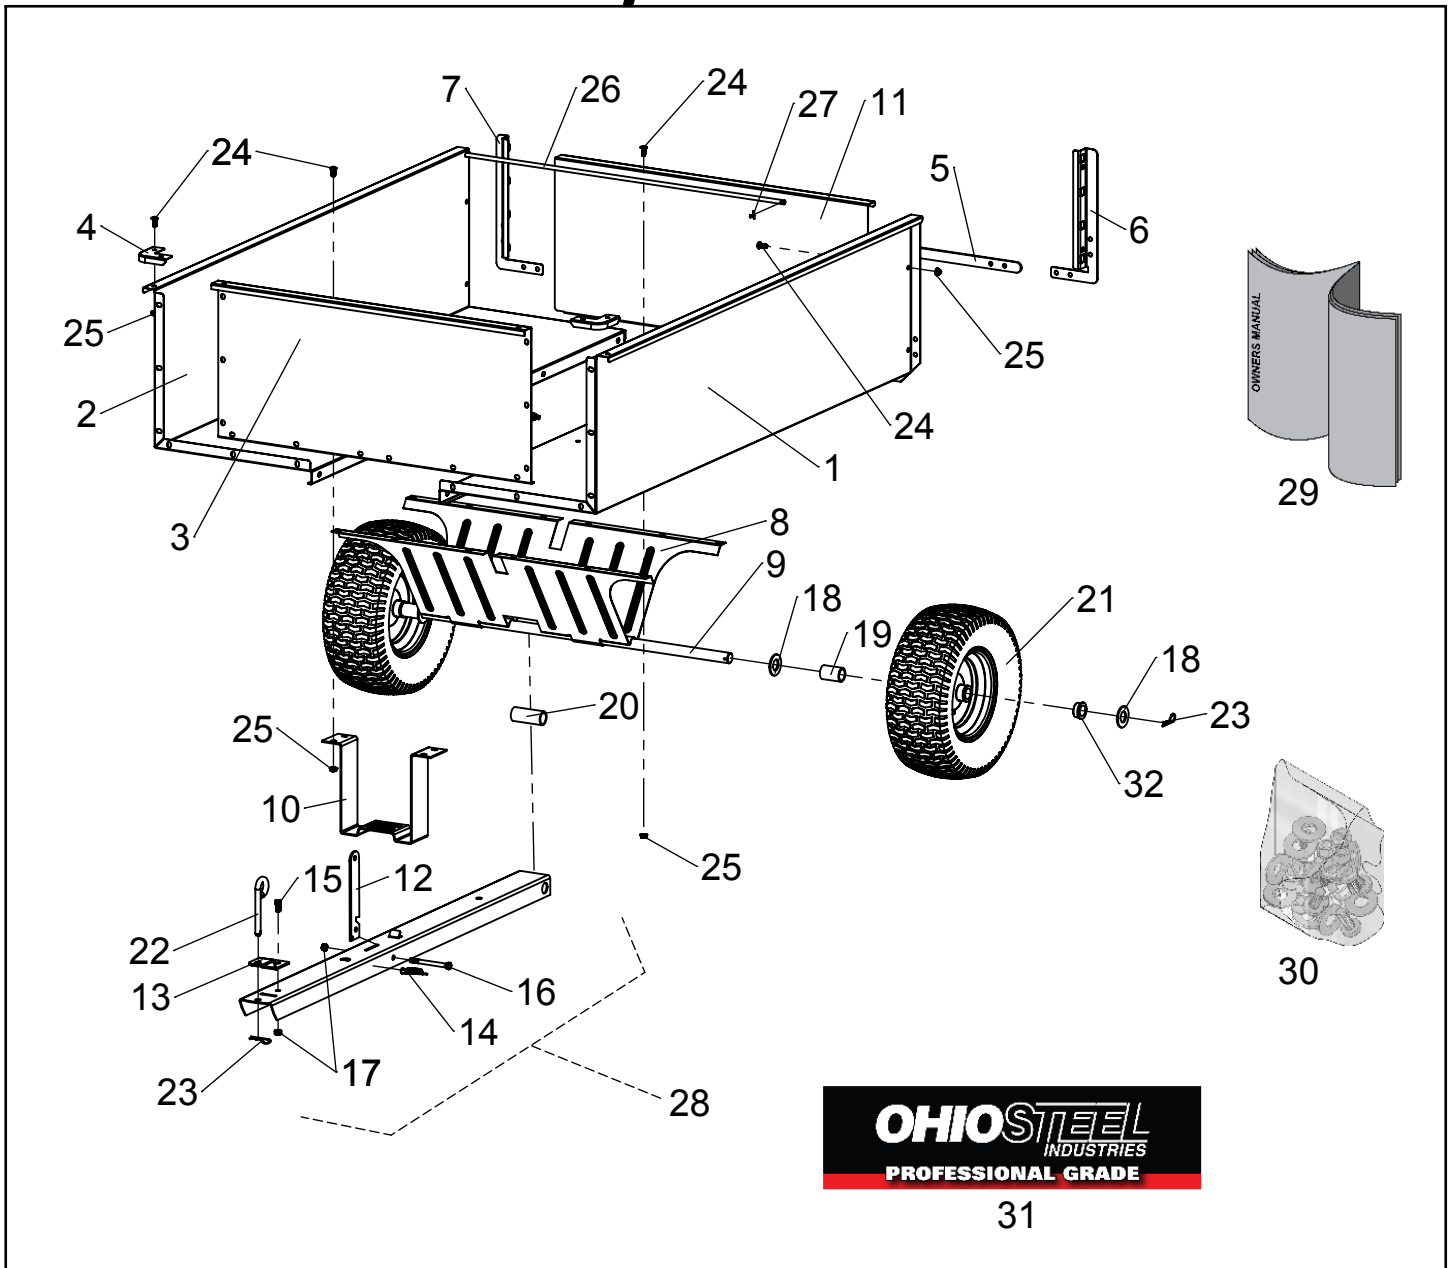

# Repair Parts

ITEM	PART NO	DESCRIPTION	QTY	ITEM	PART NO	DESCRIPTION	QTY
1	401024	BODY HALF, LEFT	1	17	300061	HEX NUT, 3/8-16 C-LOCK	2
2	401014	BODY HALF, RIGHT	1	18	300076	WASHER, 1" SAE	4
3	401032	FRONT GATE	1	19	6000382	SPACER, SHORT	2
4	401051	CORNER	2	20	6000463	SPACER, LONG	1
5	401132	BAR SUPPORT, REAR	1	21	300013	WHEEL (incl. bushings)	2
6	401081	RETAINER GATE, LEFT	1	22	6000533	PIN, HITCH	1
7	401071	RETAINER GATE, RIGHT	1	23	300084	HAIRPIN COTTER	3
8	401062	UNDERCARRIGE	1	24	300054	SLOTTED TRUSS BOLT, 5/16-18 X	51
9	300002	AXLE	1	25	6000418	SPINNER GRIP NUT, 5/16-18	51
10	401091	SUPPORT, FRONT	1	26	401161	ROD, TAILGATE	1
11	401042	TAILGATE	1	27	6000615	COTTER PIN 3/32" X 3/4"	2
12	401111	LATCH POST	1	28	501014	DRAWBAR ASSY. (INCL. 12-17)	1
13	401121	BRACKET, HITCH	1	29	6000785	OWNERS MANUAL	1
14	300131	SPRING, LATCH	1	30	3010327	HARDWARE BOLT BAG	1
15	300052	HEX BOLT, 3/8-16 X 3/4"	1	31	6000162	DECAL, OSI PRO	2
16	300053	HEX BOLT, 3/8-16 X 4"	1	32	6000810	KIT, 1" BUSHING (set of 4)	1