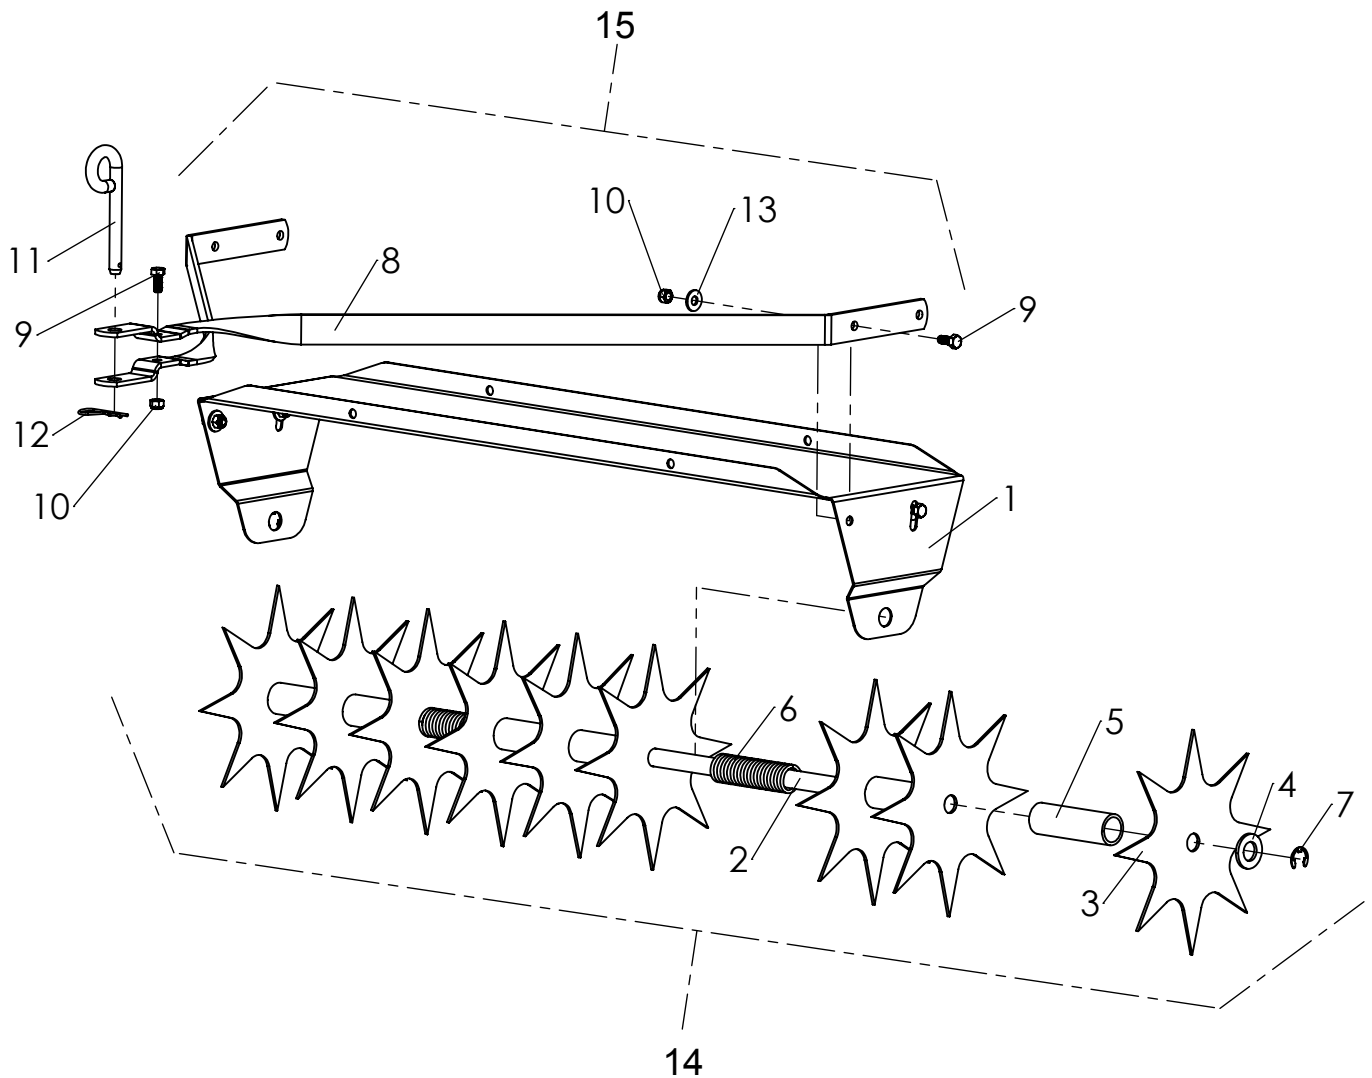

Repair Parts

ITEM	PART NO	DESCRIPTION	QTY
1	6000619	TRAY, FORMED	1
2	6000621	AXLE, 3/4" X 35.500"	1
3	6000628	SPIKE DISC, 9.5"	9
4	3000721	WASHER, 3/4" SAE	2
5	6000626	SPACER, 1" X 4.125"	6
6	6000627	SPRING, COMPRESSION	2
7	6000773	RETAINING RING, 3/4" EXT	2
8	6000618	DRAWBAR, TWISTED	2
9	6000440	HEX HEAD BOLT, 5/16"-18 X 3/4"	5
10	3000616	HEX NUT, 5/16-18 NYLOC	5
11	6000533	PIN, HITCH	1
12	300084	HAIRPIN COTTER, 0.093" X 2-5/16"	1
13	3000711	WASHER, 5/16" USS	4
14	6000624	TRAY ASSEMBLY (incl. 1-8)	1
15	6000625-G	DRAWBAR ASSEMBLY (incl. 8-11)	1