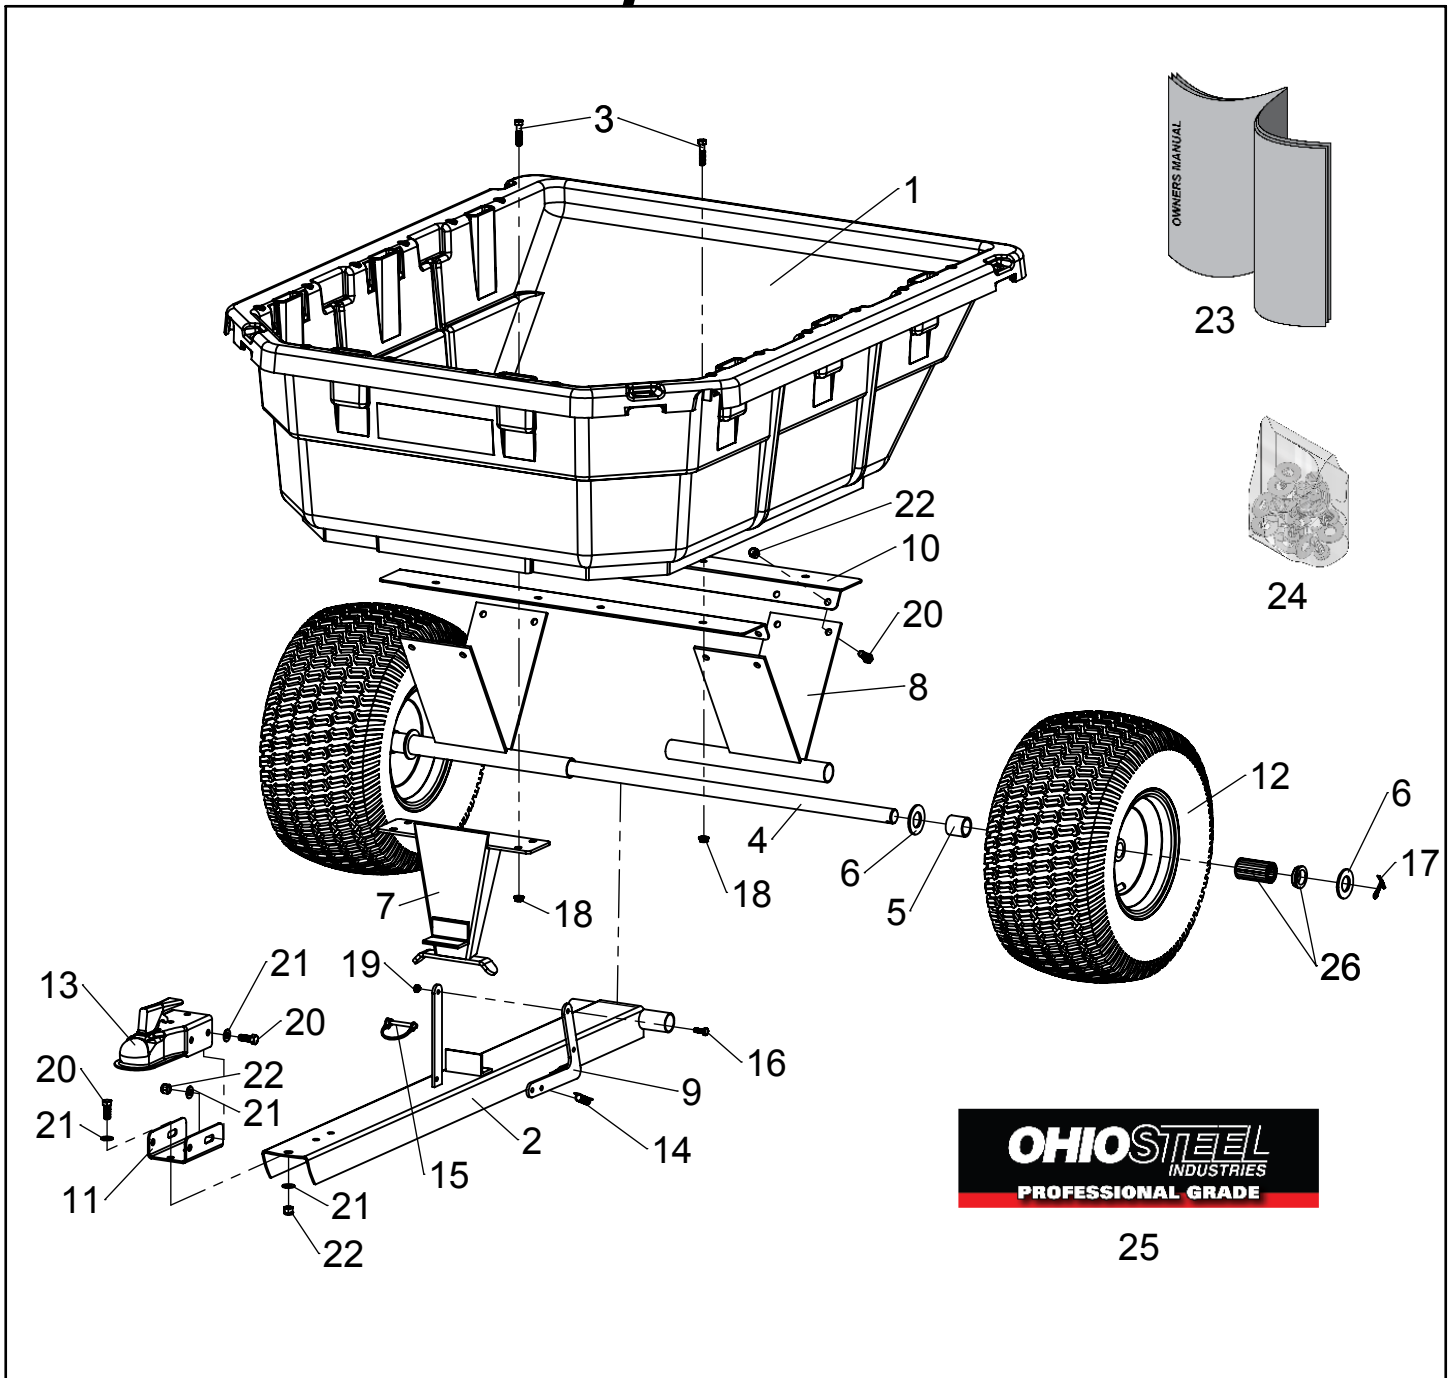

# Repair Parts

25

ITEM	PART NO	DESCRIPTION	QTY	ITEM	PART NO	DESCRIPTION	QTY
1	311161	POLY BODY	1	14	300132	LATCH SPRING	1
2	521011	DRAWBAR ASSEMBLY	1	15	3000815	LOCKING PIN	1
3	6000562	5/16-18x1-1/2" HEX HEAD BOLT	12	16	6000420	1/4-20x3/4" HEX HEAD BOLT	1
4	321001	AXLE 1"	1	17	300087	COTTER PIN	2
5	6000563	SPACER 1"x1.25"	2	18	6000418	5/16-18 SPINNER GRIP NUT	12
6	300076	1" SAE WASHER	4	19	300065	1/4-20 NYLOC NUT	1
7	521021	FRONT SUPPORT ASSEMBLY	1	20	3000511	3/8-16x1" HEX HEAD BOLT	14
8	521051	AXLE HOLDER ASSEMBLY	2	21	300077	3/8" SAE WASHER	12
9	519031	LATCH ASSEMBLY	1	22	3000618	3/8-16 NYLOC NUT	14
10	421171	AXLE SUPPORT	2	23	321041	OWNERS MANUAL	1
11	421181	HITCH COUPLER PLATE	1	24	321031	HARDWARE BOLT BAG	1
12	6000727	WHEEL 18x9.50	2	25	6000162	DECAL, OSI PRO	1
13	308301	1-7/8" BALL COUPLER	1	26	6000818	KIT, 1" ATV BEARINGS (2 wheel set)	1