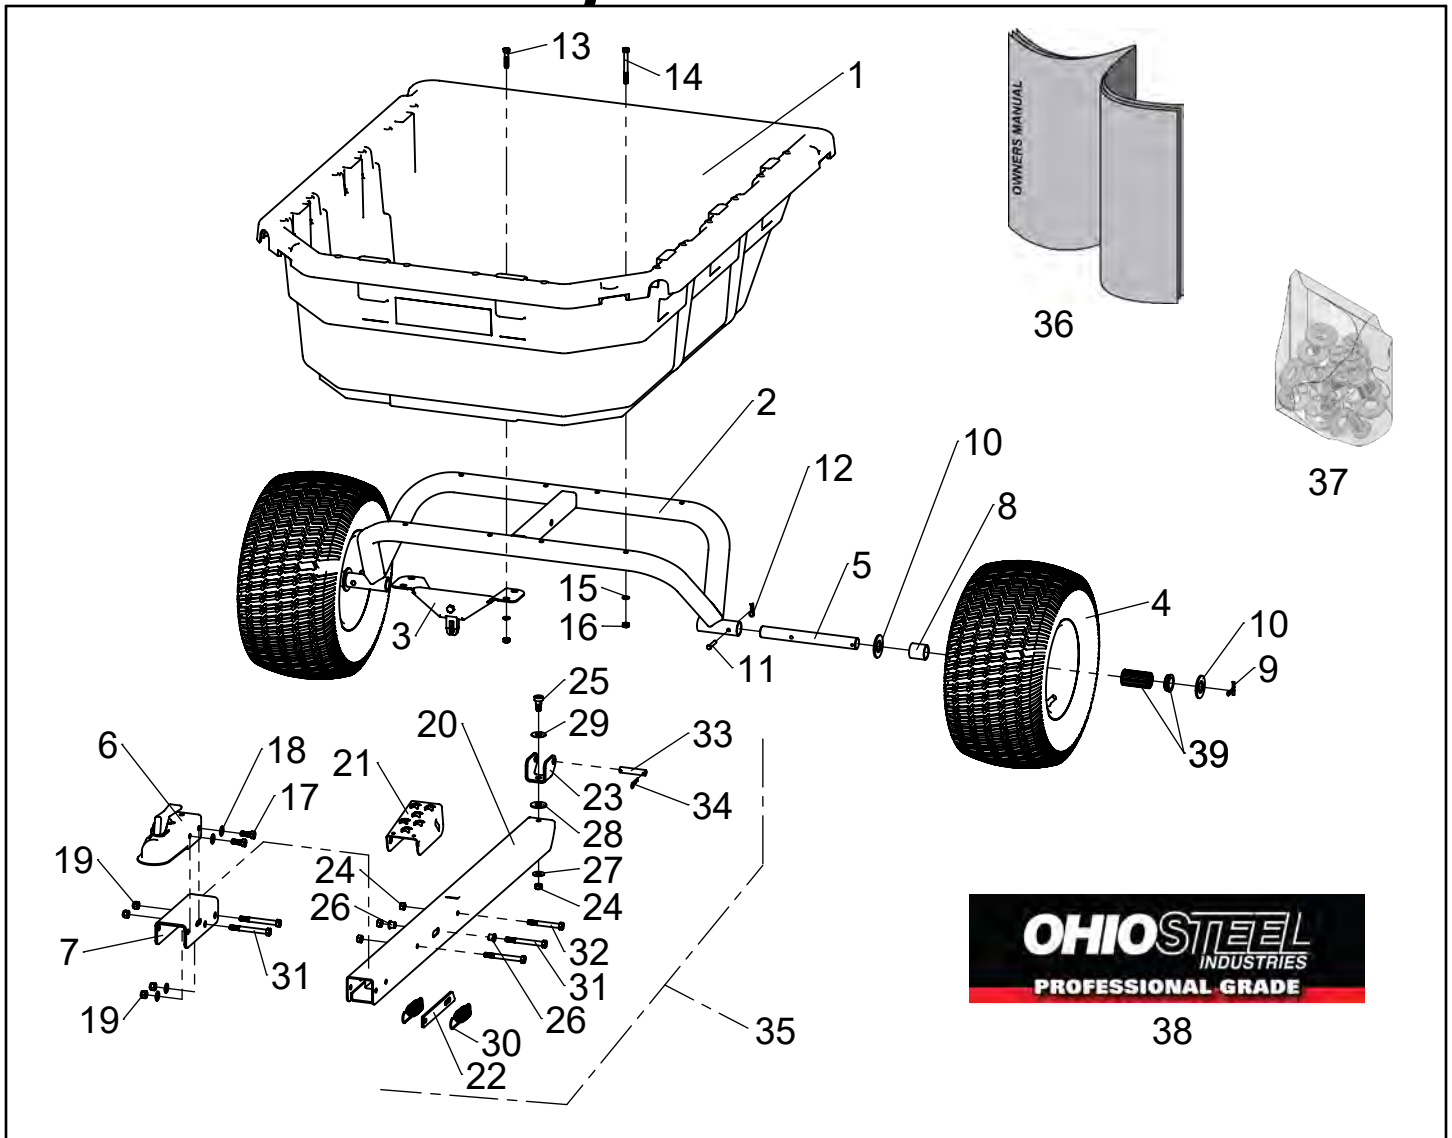

# Exploded View

ITEM	PART NO	DESCRIPTION	QTY	ITEM	PART NO	DESCRIPTION	QTY
1	311161	POLY BODY	1	21	6000305	FOOT PEDAL	1
2	6000320	UNDERCARRIAGE	1	22	6000309	LATCH	1
3	6000311	FRONT SUPPORT	1	23	6000321	CLEVIS, SWIVEL	1
4	6000727	WHEEL	2	24	300061	HEX NUT, 3/8-16 C-LOCK	4
5	6000523	AXLE, STUB	2	25	6000369	SHOULDER BOLT, 1/2" X 3/8"	1
6	308301	COUPLER, 1-7/8" BALL	1	26	6000324	BEARING	2
7	6000760	BRACKET, COUPLER	1	27	3000720	WASHER, 3/8" USS	1
8	300121	SPACER	2	28	300075	WASHER, 1/2" USS	1
9	300087	COTTER PIN, 3/16" X 1-1/2"	2	29	6000368	WASHER, SPRING	1
10	300076	WASHER, 1" SAE	4	30	6000325	SPRING, LATCH	2
11	3000811	CLEVIS PIN, 1/4" X 1-1/2"	2	31	6000370	HEX BOLT, 3/8-16 X 3-1/2"	4
12	3000812	HAIRPIN COTTER, 1-3/16"	2	32	300055	HEX BOLT, 3/8-16 X 3"	1
13	3000528	HEX BOLT, 5/16-18 X 1-1/2"	4	33	6000371	PIN, 1/2" X 2-13/32"	1
14	6000373	HEX BOLT, 5/16-18 X 3"	8	34	6000372	HAIRPIN COTTER, 1-9/16"	2
15	6000409	LOCKWASHER, 5/16" (BLACK)	12	35	6000323	DRAWBAR ASSY (incl. 20-34)	1
16	6000410	HEX NUT, 5/16-18 (BLACK)	12	36	6000764	OWNERS MANUAL	1
17	3000511	HEX BOLT, 3/8-16 X 1"	4	37	6000761	HARDWARE BAG, 4048PS-ATV	1
18	300077	WASHER, 3/8" SAE	8	38	6000162	DECAL, OSI PRO	1
19	3000618	LOCKNUT, 3/8-16	6	39	6000818	KIT, 1" WHEEL BEARINGS	1
20	6000322	DRAWBAR	1				