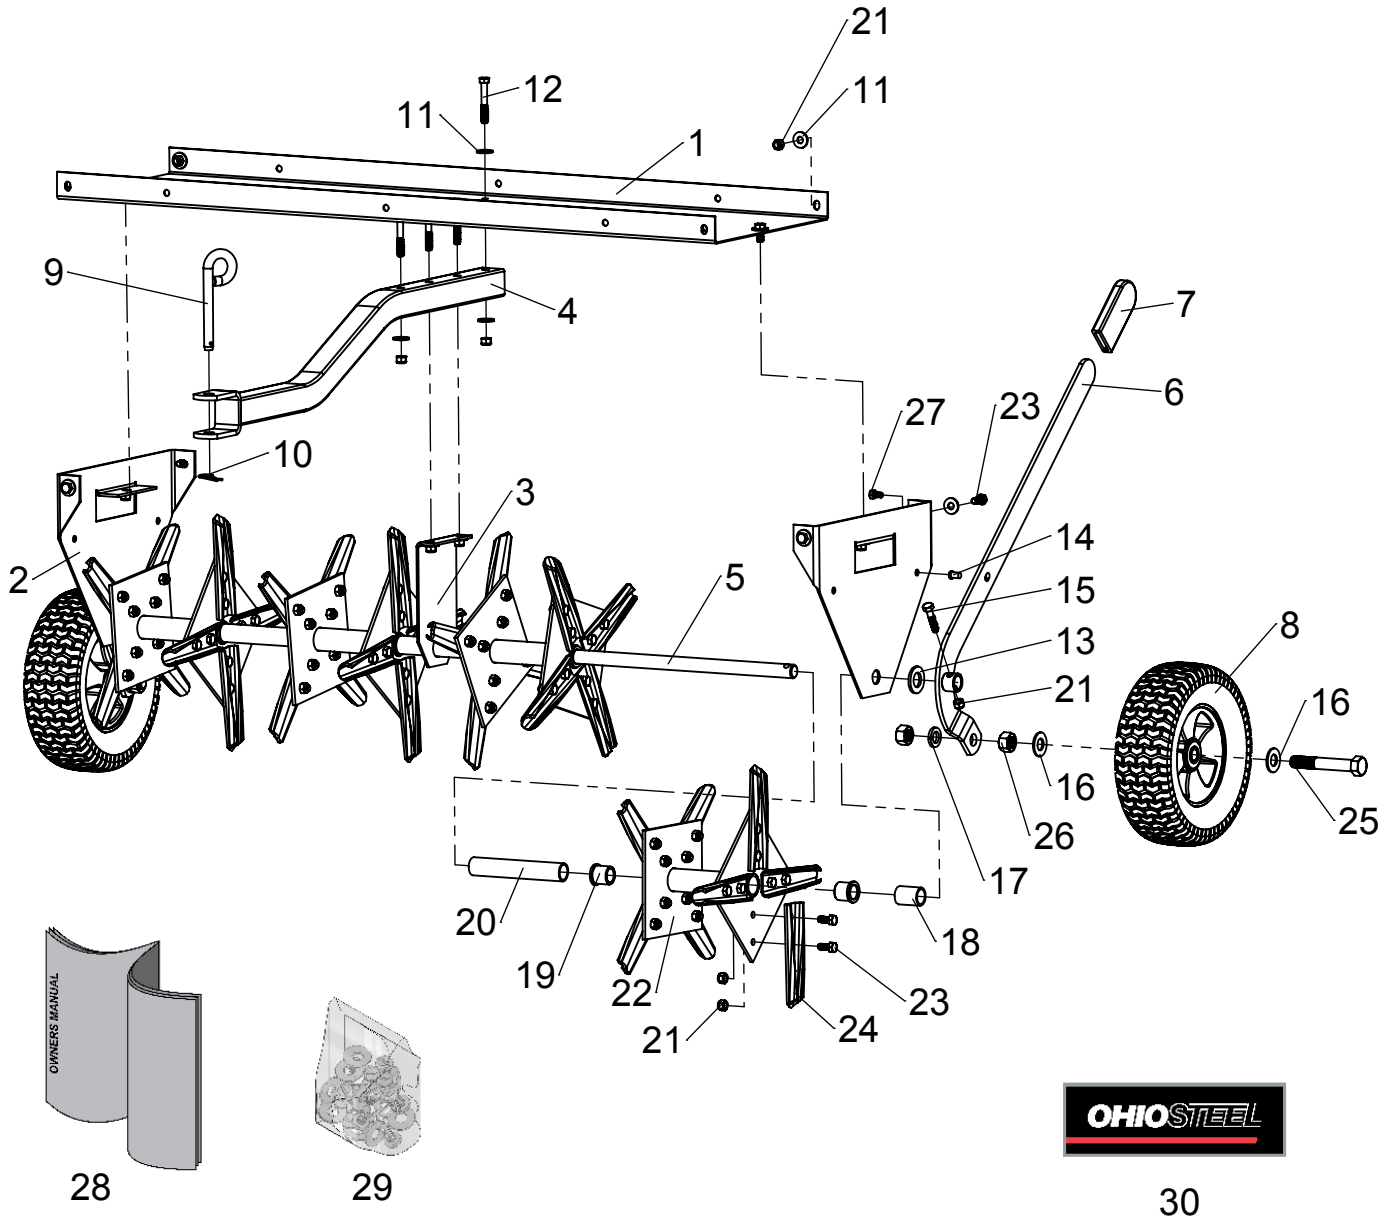

Repair Parts

ITEM	PART NO	DESCRIPTION	QTY	ITEM	PART NO	DESCRIPTION	QTY
1	6000631	PLATE, TOP	1	16	300071	WASHER, 5/8" SAE	4
2	6000632	PLATE, SIDE	2	17	6000740	5/8" SPLIT LOCKWASHER	2
3	6000633	PLATE, CENTER	1	18	300126	SPACER, 3/4" X 1.375"	2
4	6000635-G	DRAWBAR	1	19	300211	BEARING	8
5	6000638-G	AXLE	1	20	6000647	SPACER, 3/4" X 5.750"	3
6	6000641-G	HANDLE, FORMED	1	21	3000616	HEX NUT, 5/16-18 NYLOC	76
7	307201	SLEEVE, HANDLE	1	22	6000644	SPOOL, WELDED	4
8	6000656	WHEEL, 10.5 X 3.5	2	23	6000440	HEX HEAD BOLT, 5/16"-18 X 3/4"	70
9	6000533	PIN, HITCH	1	24	6000646	TINE	32
10	300084	HAIRPIN COTTER, 0.093" X 2-5/16"	1	25	6000738	5/8-11 X 4" HEX HEAD BOLT	2
11	3000711	WASHER, 5/16" USS	20	26	6000739	5/8-11 HEX NUT	4
12	6000736	5/16-18x2.25" HEX HEAD BOLT	4	27	6000869	1/4-20 x 1/2" HEX HEAD BOLT	1
13	3000721	WASHER, 3/4" SAE	2	28	6000743	OWNERS MANUAL	1
14	6000870	LOCKING PIN	1	29	6000741	HARDWARE BOLT BAG	1
15	6000562	5/16-18x1.50" HEX HEAD BOLT	1	30	6000735	DECAL, OSI	2