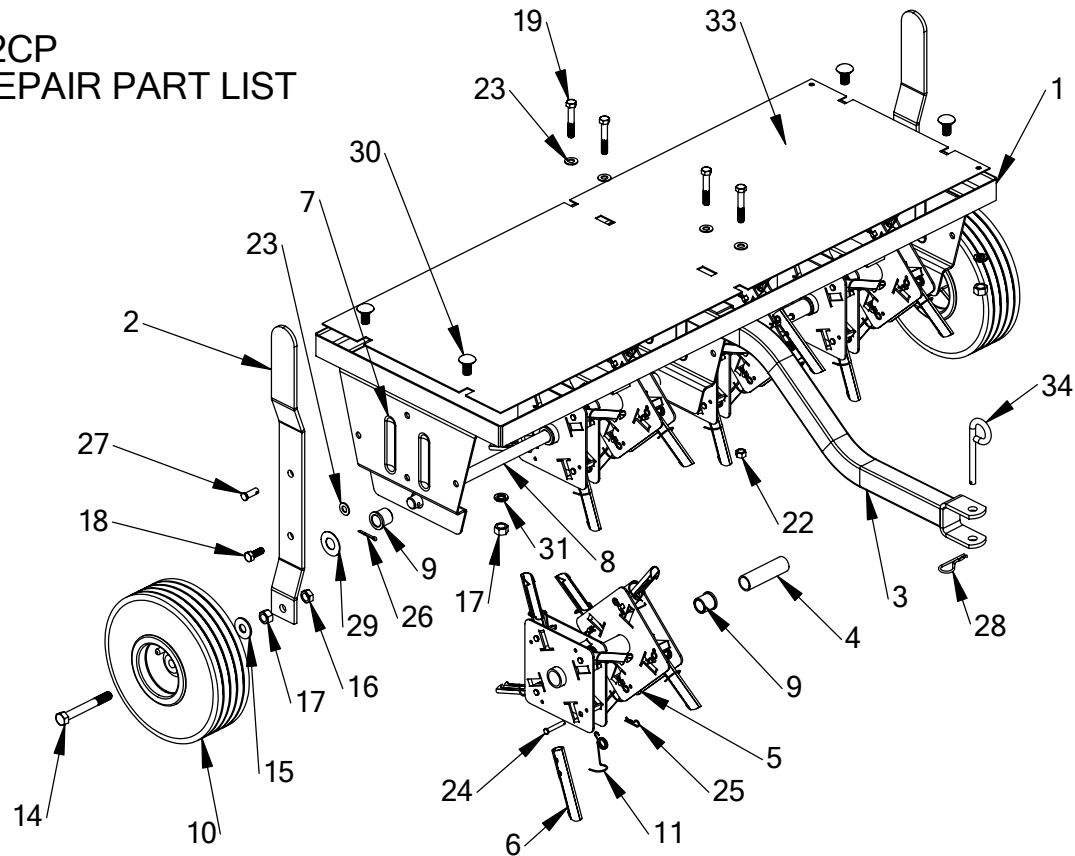

42CP REPAIR PART LIST

42CP 42" CORE PLUGGER ASSEMBLY MANUAL

Manufactured under U.S.
Patent # 6,675,905

REF. NO.	PART NO.	AMT.	DESCRIPTION	REF. NO.	PART NO.	AMT.	DESCRIPTION
1	42-01	1	Frame assembly	17	STDNH500	6	1/2" Hex nut
2	42-02	2	Wheel mount handle	18	STDBH3751000	2	3/8" x 1" Hex bolt
3	42-03	1	Drawbar assembly	19	STDBH3752250	4	3/8" x 2 1/4" Hex bolt
4	42-04	3	Tube spacer	22	STDNC375	6	3/8" Lock nut
5	42-05	4	Plugger plate assembly	23	STDWF375	6	3/8" Flat washer
6	42-06	32	Plugger tine	24	42-24	32	1/4" Clevis pin
7	42-07	3	Support plates	25	42-25	32	Small hairpin
8	42-08	1	Axle	26	STDCP1881500	2	3/16" x 1 1/2" Cotter
9	42-09	8	Bushing	27	STDPC3751000	2	3/8" x 1" Clevis pin
10	42-10	2	Wheel	28	STDPH7	3	Large hairpin
11	42-11	32	Plugger spring	29	STDWF750	2	3/4" Flat washer
12	42-12	1	Assembly manual	30	STDBC5001000	4	1/2" x 1" Carriage bolt
13	42-13	1	Bolt bag - not shown	31	STDWSL500	4	1/2" Split lock washer
14	STDBH5004000	2	1/2" x 4" Hex bolt	32	42-32	1	Decal
15	STDWF500	2	1/2" Flat washer	33	42-33	1	Top plate
16	STDNC500	2	1/2" Lock nut	34	STDHP375	1	Hitch pin