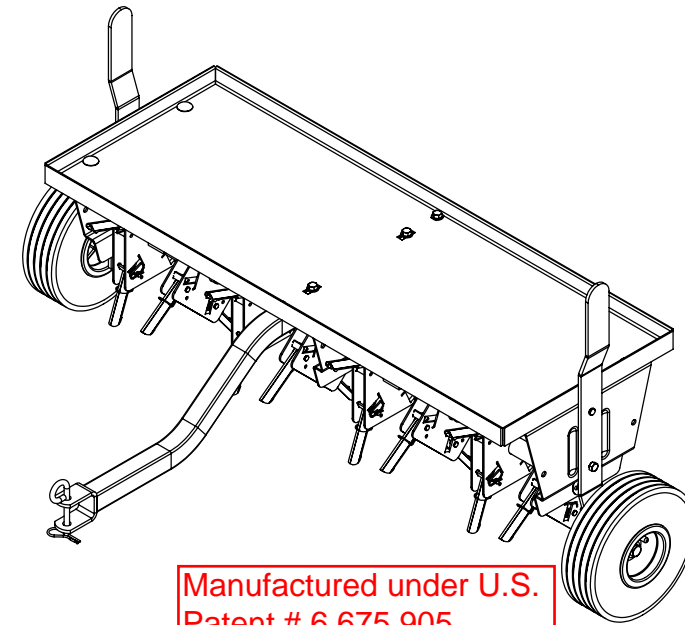

42CP REPAIR PART LIST

42CP 42" CORE PLUGGER ASSEMBLY MANUAL

Manufactured under U.S.
Patent # 6,675,905

REF. NO.	PART NO.	AMT.	DESCRIPTION	REF. NO.	PART NO.	AMT.	DESCRIPTION
1	42-01	1	Frame assembly	17	STDNH500	6	1/2" Hex nut
2	42-02	2	Wheel mount handle	18	STDBH3751000	2	3/8" x 1" Hex bolt
3	42-03	1	Drawbar assembly	19	STDBH3752250	4	3/8" x 2 1/4" Hex bolt
4	42-04	3	Tube spacer	22	STDNC375	6	3/8" Lock nut
5	42-05	4	Plugger plate assembly	23	STDWF375	6	3/8" Flat washer
6	42-06	32	Plugger tine	24	42-24	32	1/4" Clevis pin
7	42-07	3	Support plates	25	42-25	32	Small hairpin
8	42-08	1	Axle	26	STDCP1881500	2	3/16" x 1 1/2" Cotter
9	42-09	8	Bushing	27	STDPC3751000	2	3/8" x 1" Clevis pin
10	42-10	2	Wheel	28	STDPH7	3	Large hairpin
11	42-11	32	Plugger spring	29	STDWF750	2	3/4" Flat washer
12	42-12	1	Assembly manual	30	STDBC5001000	4	1/2" x 1" Carriage bolt
13	42-13	1	Bolt bag - not shown	31	STDWSL500	4	1/2" Split lock washer
14	STDBH5004000	2	1/2" x 4" Hex bolt	32	42-32	1	Decal
15	STDWF500	2	1/2" Flat washer	33	42-33	1	Top plate
16	STDNC500	2	1/2" Lock nut	34	STDHP375	1	Hitch pin