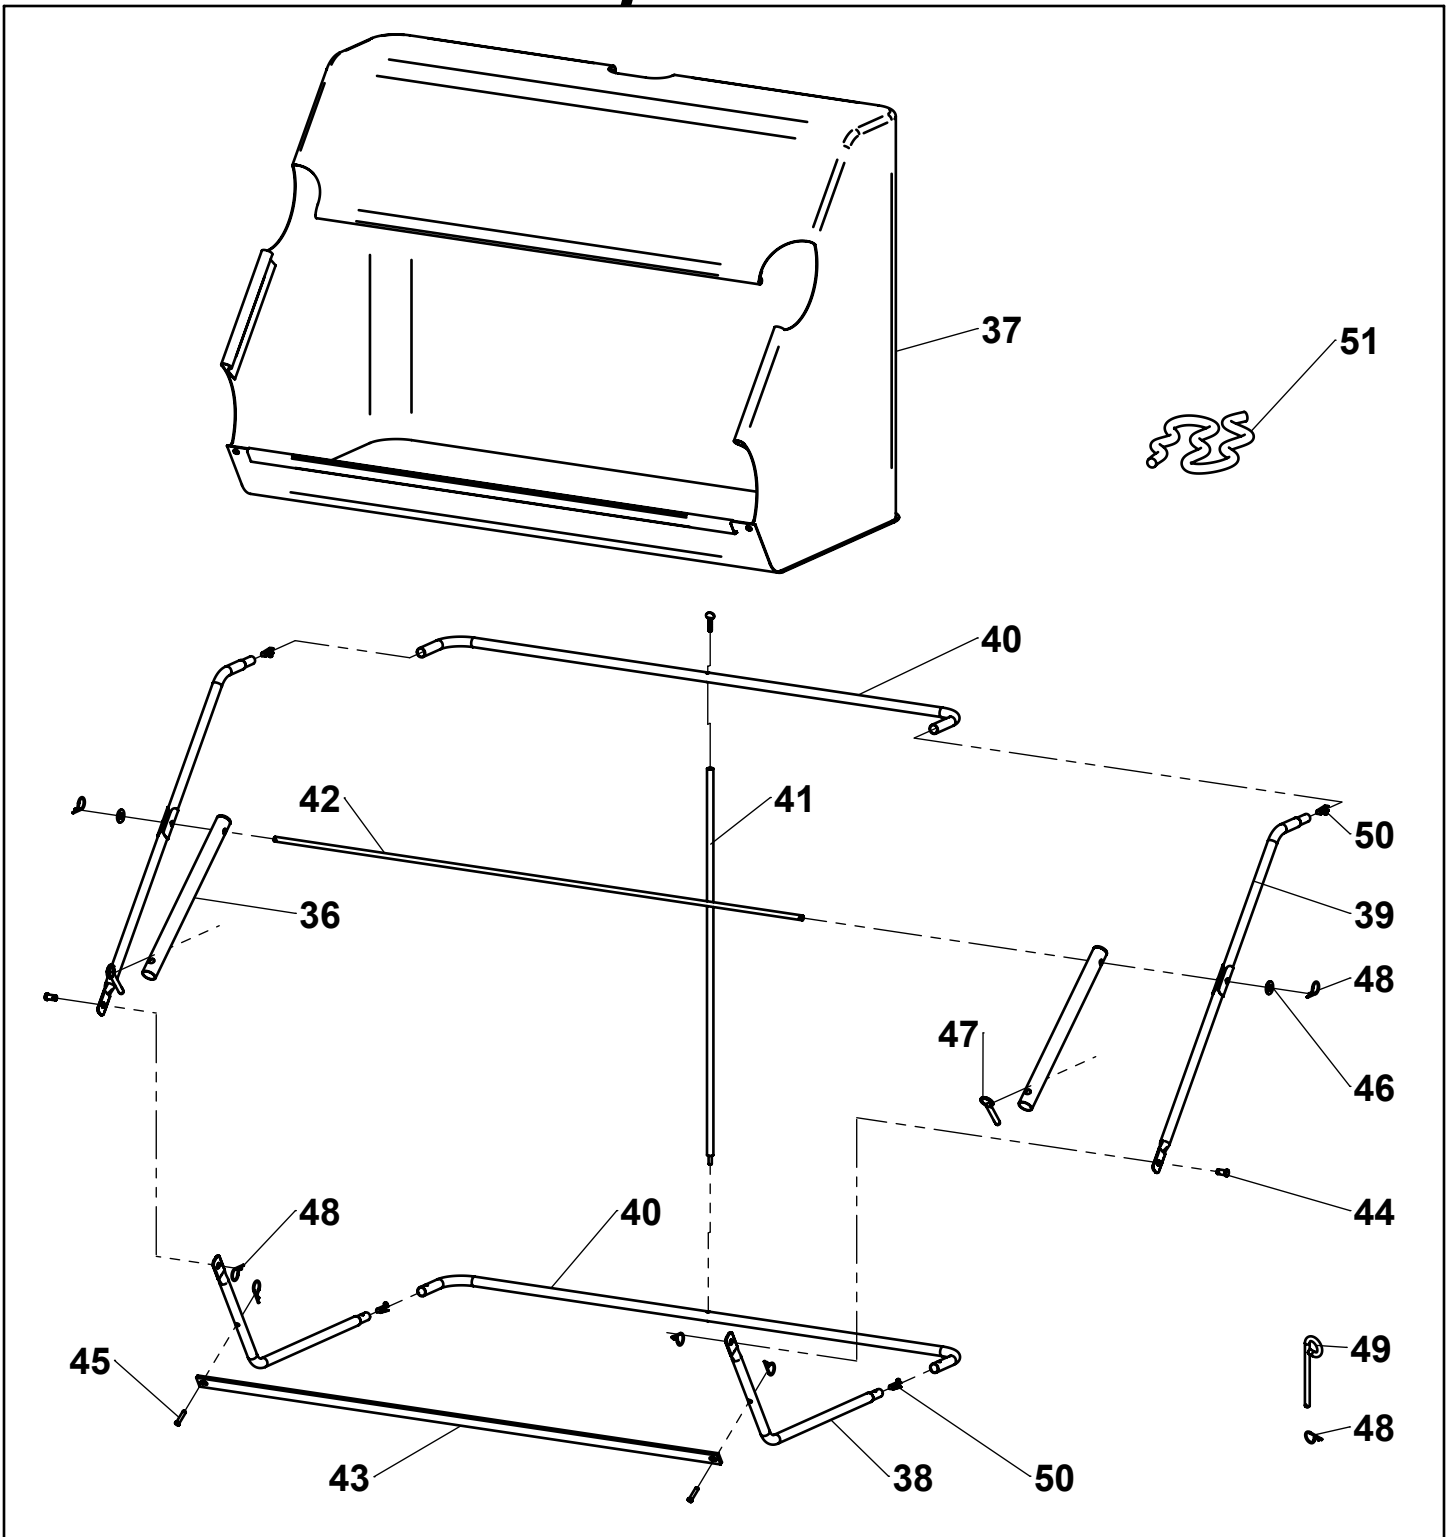

# Repair Parts

ITEM	PART NO.	DESCRIPTION	QTY	ITEM	PART NO.	DESCRIPTION	QTY
1	KIT	SWEPPER HOUSING	1	19	307034-B2	HITCH MOUNT TUBE	2
2	6004354-G2	HEIGHT ADJUSTMENT	1	20		3/8"-16 x 2" HEX BOLT	4
3	307181-B2	HANDLE ASSEMBLY	1	21		CURVED WASHER, 3/8" USS	10
4	307113-B2	ADJUSTMENT BAR	1	22		NYLOCK NUT, 3/8-16	11
5	307042-B2	CLEVIS PLATE, FLAT	2	23	KIT	3/8"-16 x 2-3/4" HEX BOLT	2
6	307043-B2	CLEVIS PLATE, BENT	2	24	307132	3/8"-16 x 1" HEX BOLT	2
7	307011	WHEEL ASSEMBLY	2	25		3/8"-16 x 3-1/2" HEX BOLT	3
8	6000539	DUST COVER	2	26		HAIR PIN	1
9	307241	CAP, WHEEL	2	27		WASHER, 3/8" USS	4
10	6002313-B2	TUBE, 46" BRUSH	1	28	6000733-ZC	1/4" -20 X 1" CARRIAGE BOLT	8
11	307122-ZC	BRACKET, STEEL	4	29	3000515-ZC	1/4"-20 X 1" BOLT	12
12	307121-ZC	CLAMP, STEEL	8	30	300081-ZC	COTTER PIN, 1/8" X 1-1/2"	2
13	6002314	BRUSH	2	31		PINION ASSEMBLY, RIGHT	1
14	3000721-ZC	WASHER, 3/4" SAE	2	32	KIT	PINION ASSEMBLY, LEFT	1
15	3000539-ZC	1/4" -20 X 1-1/4" BOLT	8	33	6000828	BEARING ASSEMBLY	2
16	3000716-ZC	WASHER, 1/4" SAE	4	34	6000540	WHEEL BUSHING	4
17	300065-ZC	1/4" -20 LOCK NUT	28	35	6000222-ZC	SNAP BUTTON	2
18	6002320-B2	TUBE, HITCH	2				

# Repair Parts

ITEM	PART NO.	DESCRIPTION	QTY	ITEM	PART NO.	DESCRIPTION	QTY
36	307032-B2	CONNECTING TUBE	2	44	KIT 307133	CLEVIS PIN, 3/8" X 1/2"	2
37	6002868	HOPPER BAG	1	45		CLEVIS PIN, 1/4" X 1-1/4"	2
38	KIT 6004287-B2	BOTTOM FRAME TUBE	2	46		3/8" USS FLAT WASHER	2
39		TOP FRAME TUBE	2	47		QUICK-RELEASE PIN	2
40	CENTER FRAME TUBE	2	48	HAIRPIN		7	
41	TENSION TUBE ASSEMBLY	1	49	HITCH PIN	1		
42	6002318-B2	HOPPER PIVOT ROD	1	50	6000208-ZC	SNAP BUTTON	4
43	6002316-B2	HOPPER STOP BAR	1	51	307361	DUMP ROPE	1