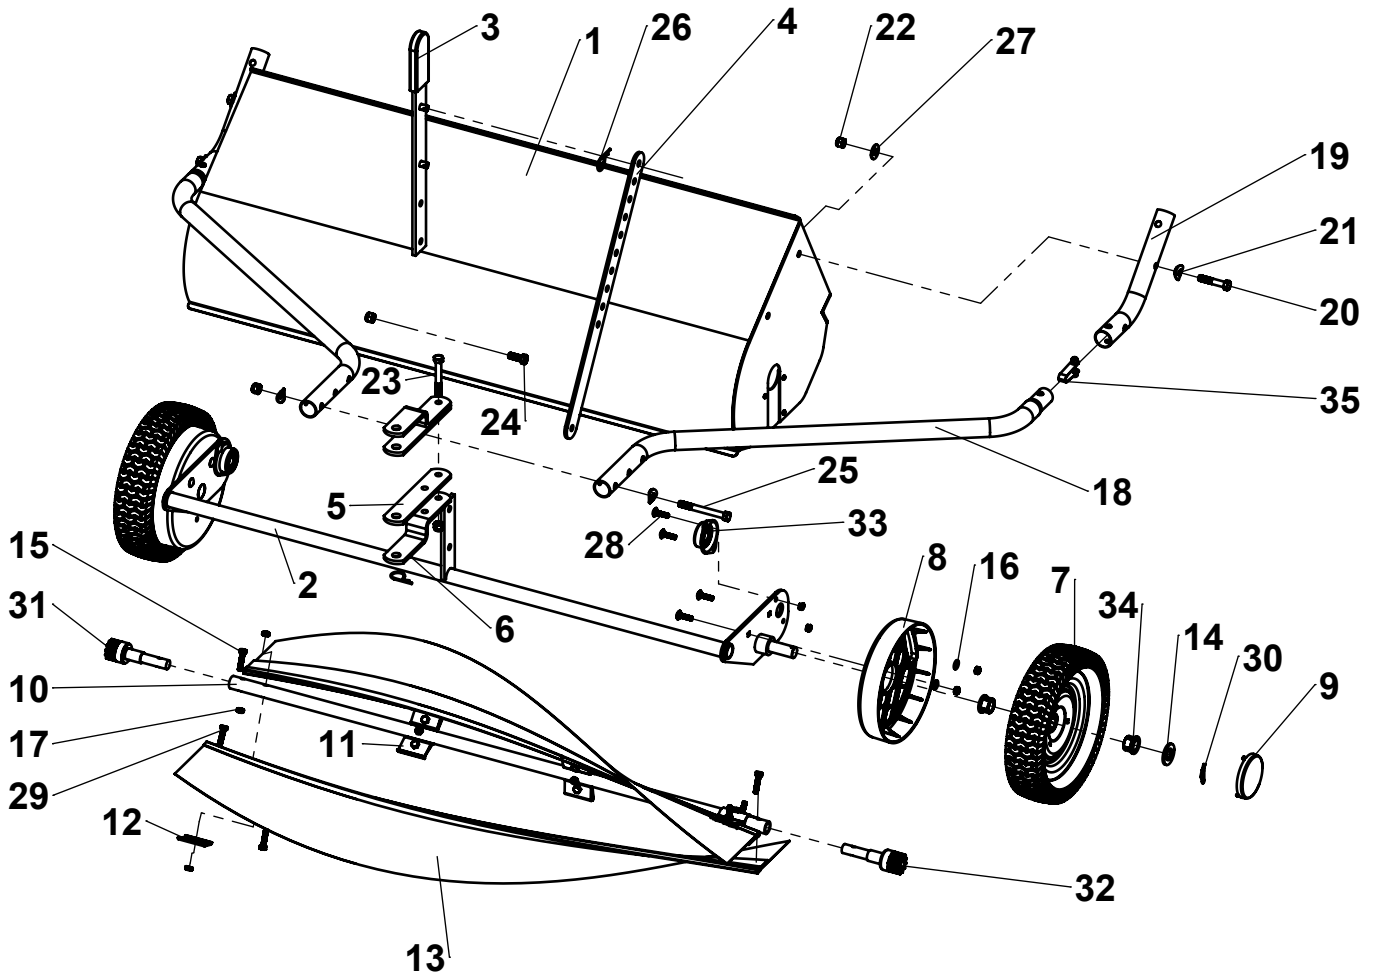

# Repair Parts

ITEM	PART NO.	DESCRIPTION	QTY	ITEM	PART NO.	DESCRIPTION	QTY
1	KIT	SWEPPER HOUSING	1	19	307034-B2	HITCH MOUNT TUBE	2
2	6004354-G2	HEIGHT ADJUSTMENT	1	20		3/8"-16 x 2" HEX BOLT	4
3	307181-B2	HANDLE ASSEMBLY	1	21		CURVED WASHER, 3/8" USS	10
4	307113-B2	ADJUSTMENT BAR	1	22		NYLOCK NUT, 3/8-16	11
5	307042-B2	CLEVIS PLATE, FLAT	2	23	KIT	3/8"-16 x 2-3/4" HEX BOLT	2
6	307043-B2	CLEVIS PLATE, BENT	2	24	307132	3/8"-16 x 1" HEX BOLT	2
7	307011	WHEEL ASSEMBLY	2	25		3/8"-16 x 3-1/2" HEX BOLT	3
8	6000539	DUST COVER	2	26		HAIR PIN	1
9	307241	CAP, WHEEL	2	27		WASHER, 3/8" USS	4
10	6002313-B2	TUBE, 46" BRUSH	1	28	6000733-ZC	1/4" -20 X 1" CARRIAGE BOLT	8
11	307122-ZC	BRACKET, STEEL	4	29	3000515-ZC	1/4"-20 X 1" BOLT	12
12	307121-ZC	CLAMP, STEEL	8	30	300081-ZC	COTTER PIN, 1/8" X 1-1/2"	2
13	6002314	BRUSH	2	31		PINION ASSEMBLY, RIGHT	1
14	3000721-ZC	WASHER, 3/4" SAE	2	32	KIT	PINION ASSEMBLY, LEFT	1
15	3000539-ZC	1/4" -20 X 1-1/4" BOLT	8	33	6000828	BEARING ASSEMBLY	2
16	3000716-ZC	WASHER, 1/4" SAE	4	34	6000540	WHEEL BUSHING	4
17	300065-ZC	1/4" -20 LOCK NUT	28	35	6000222-ZC	SNAP BUTTON	2
18	6002320-B2	TUBE, HITCH	2				

# Repair Parts

ITEM	PART NO.	DESCRIPTION	QTY	ITEM	PART NO.	DESCRIPTION	QTY
36	307032-B2	CONNECTING TUBE	2	44	KIT 307133	CLEVIS PIN, 3/8" X 1/2"	2
37	6002868	HOPPER BAG	1	45		CLEVIS PIN, 1/4" X 1-1/4"	2
38	KIT 6004287-B2	BOTTOM FRAME TUBE	2	46		3/8" USS FLAT WASHER	2
39		TOP FRAME TUBE	2	47		QUICK-RELEASE PIN	2
40	CENTER FRAME TUBE	2	48	HAIRPIN		7	
41	TENSION TUBE ASSEMBLY	1	49	HITCH PIN	1		
42	6002318-B2	HOPPER PIVOT ROD	1	50	6000208-ZC	SNAP BUTTON	4
43	6002316-B2	HOPPER STOP BAR	1	51	307361	DUMP ROPE	1