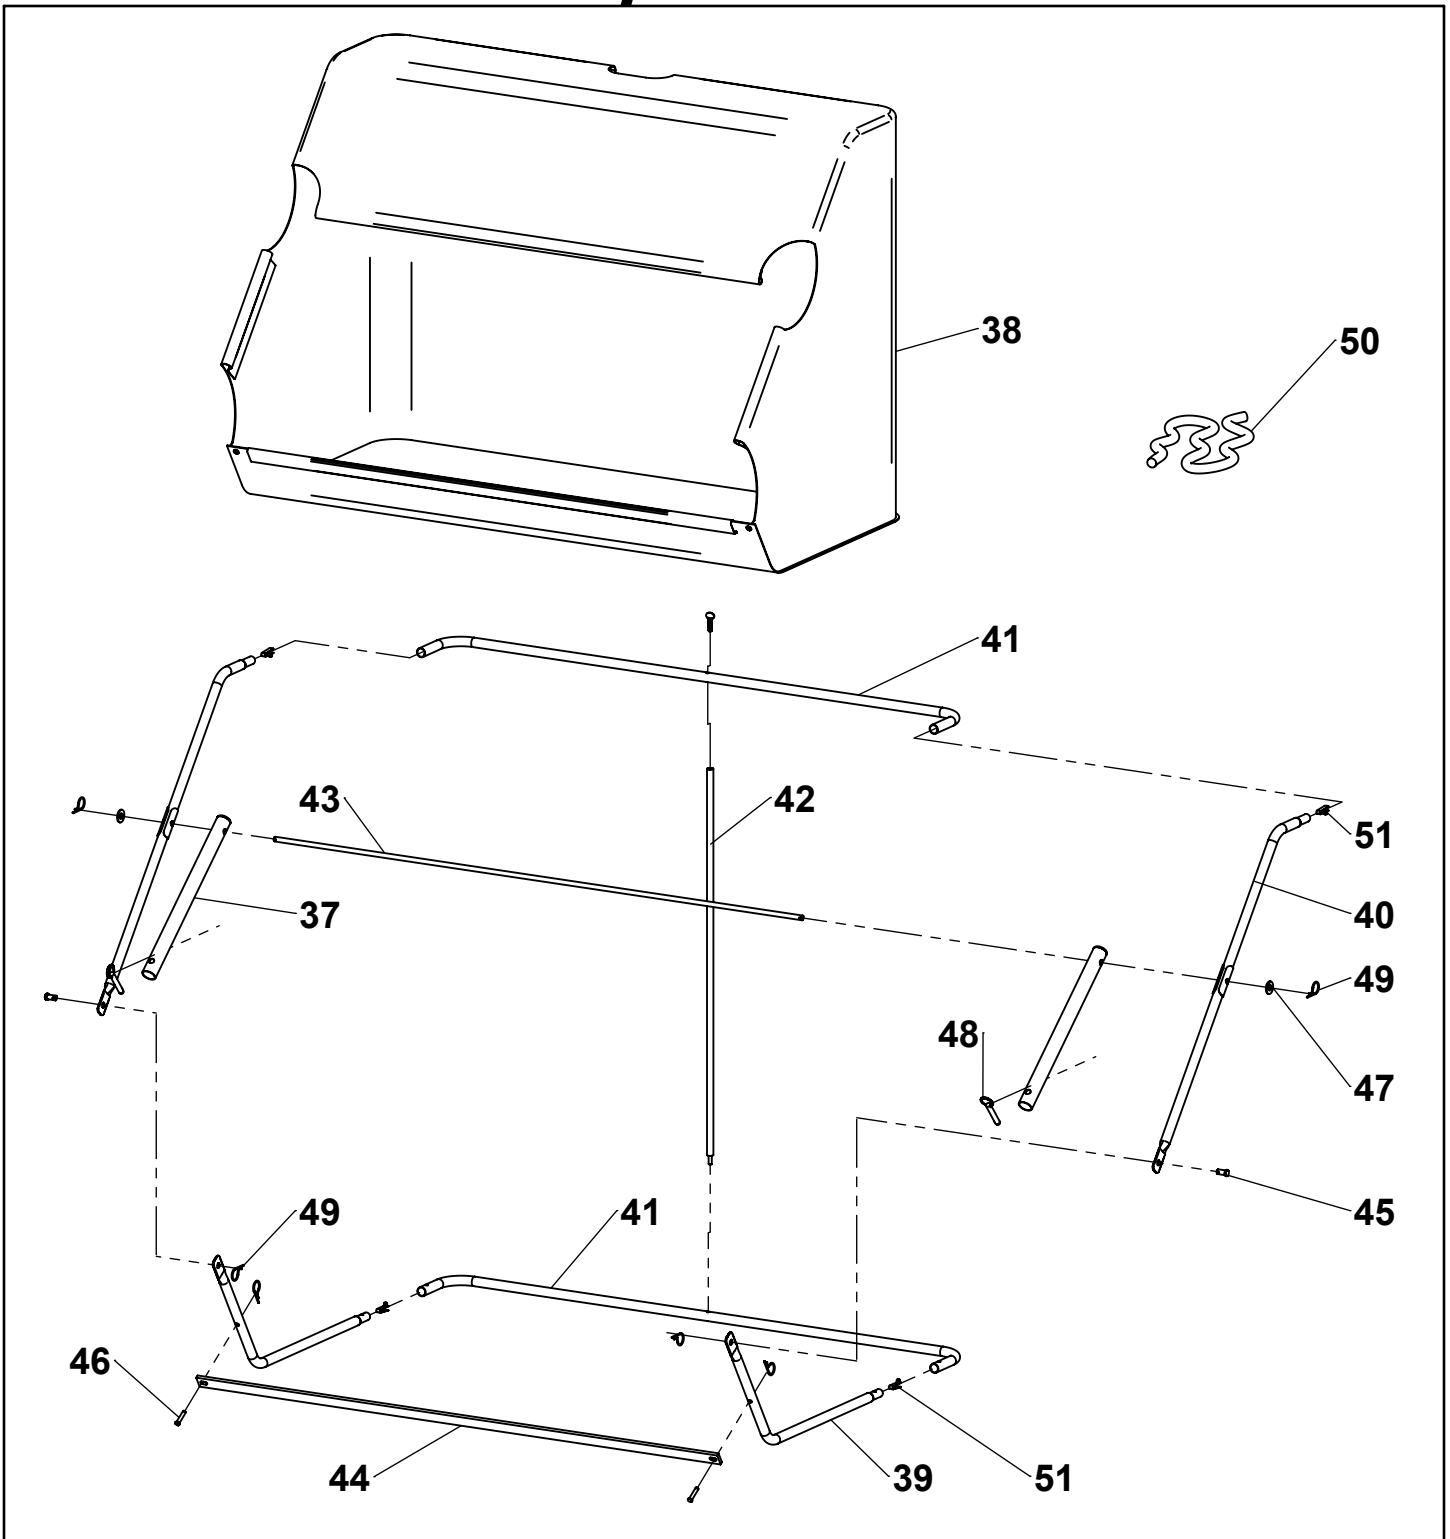

# Repair Parts

ITEM	PART NO	DESCRIPTION	QTY.	ITEM	PART NO	DESCRIPTION	QTY.
1	6004342-G2	SWEEPER HOUSING	1	19	6000540	WHEEL BUSHING	4
2		WHEEL WELDMENT	1	20	307011	WHEEL (BUSHING INCLUDED)	2
4	6000733-ZC	1/4" -20 X 1" CARRIAGE BOLT	8	21	6000539	DUST COVER	2
5	3000716-ZC	WASHER, 1/4" SAE	4	22	6004023	PLUNGER KNOB	1
6	307034-B2	HITCH MOUNT TUBE	2	23	6004022	PLUNGER SPRING	1
7	KIT 6004344	3/8"-16 X 2" HEX BOLT	4	24	6004020-ZC	PLUNGER PIN	1
8		CURVED WASHER, 3/8" USS	4	25	KIT 6000828	PINION ASSEMBLY, RIGHT	1
9		WASHER, 3/8" USS	4	26		PINION ASSEMBLY, LEFT	1
10		NYLOCK NUT, 3/8-16 UNC	4	27	BEARING ASSEMBLY	2	
11	6004007-B2	HITCH CROSS TUBE ASSEMBLY	1	28	307125-B2	SPIRAL BRUSH TUBE	1
12				HAIRPIN	1	29	307122-ZC
13	6004007-B2	HITCH CROSS TUBE ASSEMBLY	1	30	307121-ZC	STEEL CLAMP	8
14	6003965-B2	HITCH ASSEMBLY	1	31	300065-ZC	1/4" -20 LOCK NUT	22
15	6003957-B2	HEIGHT ADJ. HANDLE	1	32	3000539-ZC	1/4" -20 X 1-1/4" BOLT	14
16	307241	WHEEL CAP	2	33	307322	50" SPIRAL BRUSH	2
17	300081-ZC	COTTER PIN, 1/8" X 1-1/2"	2	34	6000222-ZC	SNAP BUTTON	2
18	3000721-ZC	WASHER, 3/4" SAE	2	35	3000618-ZB	NYLOCK NUT, 3/8-16 UNC	2

# Repair Parts

ITEM	PART NO.	DESCRIPTION	QTY	ITEM	PART NO.	DESCRIPTION	QTY
37	307032-B2	CONNECTING TUBE	2	45	KIT 6004344	CLEVIS PIN, 3/8" X 1/2"	2
38	307332	HOPPER BAG	1	46		CLEVIS PIN, 1/4" X 1-1/4"	2
39	KIT 6004134-B2	BOTTOM FRAME TUBE	2	47		3/8" USS FLAT WASHER	2
40		TOP FRAME TUBE	2	48		QUICK-RELEASE PIN	2
41	KIT 6004134-B2	CENTER FRAME TUBE	2	49	HAIRPIN	6	
42		TENSION TUBE ASSEMBLY	1	50	307361	DUMP ROPE	1
43	307053-B2	HOPPER PIVOT ROD	1	51	6000208-ZC	SNAP BUTTON	4
44	307062-B2	HOPPER STOP BAR	1				