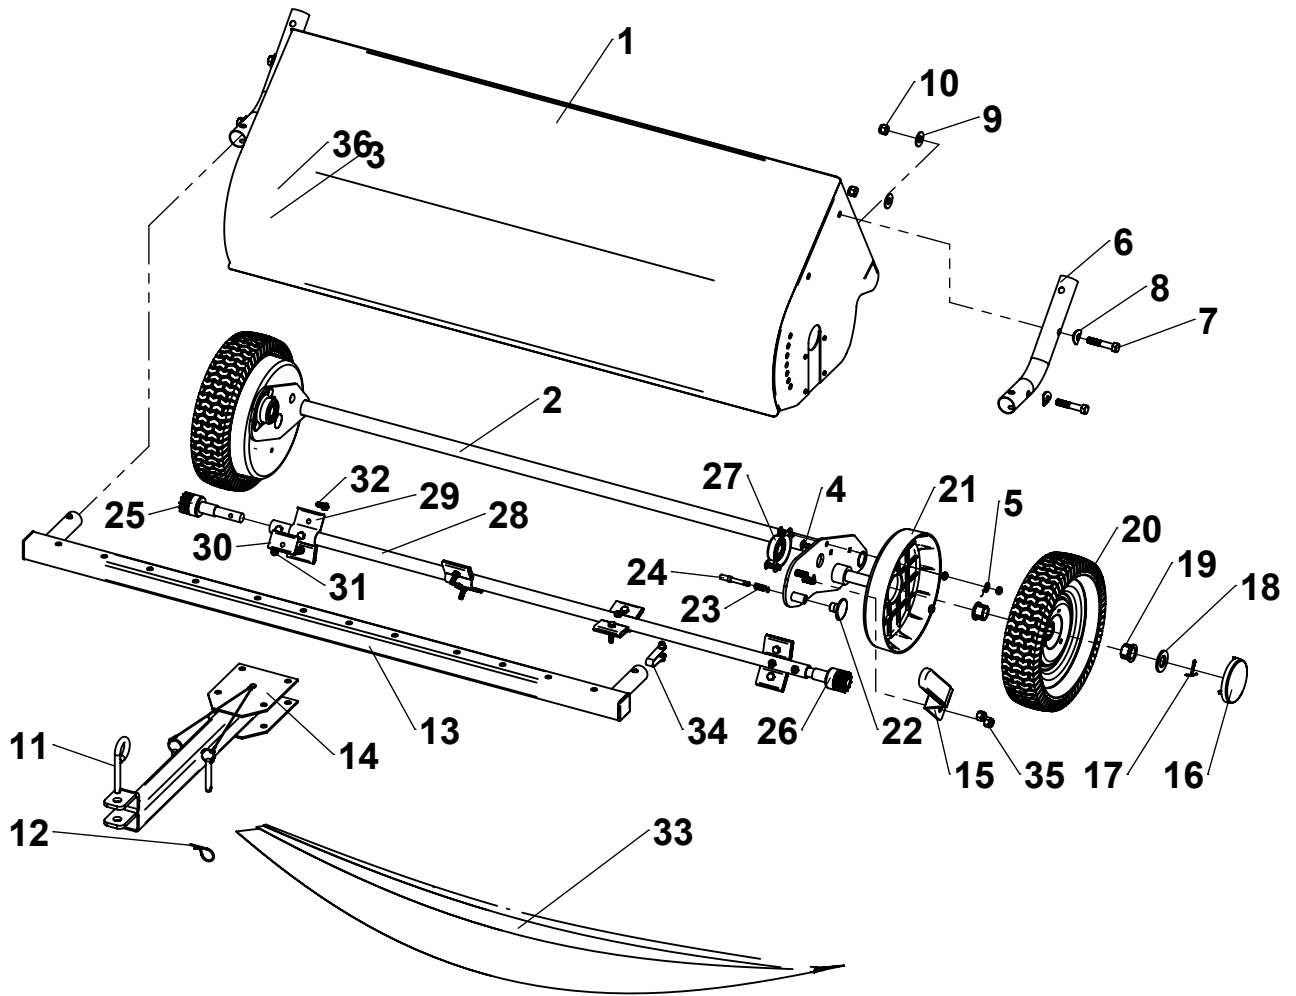

# Repair Parts

ITEM	PART NO	DESCRIPTION	QTY.	ITEM	PART NO	DESCRIPTION	QTY.
1	6004342-G2	SWEEPER HOUSING	1	19	6000540	WHEEL BUSHING	4
2		WHEEL WELDMENT	1	20	307011	WHEEL (BUSHING INCLUDED)	2
4	6000733-ZC	1/4" -20 X 1" CARRIAGE BOLT	8	21	6000539	DUST COVER	2
5	3000716-ZC	WASHER, 1/4" SAE	4	22	6004023	PLUNGER KNOB	1
6	307034-B2	HITCH MOUNT TUBE	2	23	6004022	PLUNGER SPRING	1
7	KIT 6004344	3/8"-16 X 2" HEX BOLT	4	24	6004020-ZC	PLUNGER PIN	1
8		CURVED WASHER, 3/8" USS	4	25	KIT 6000828	PINION ASSEMBLY, RIGHT	1
9		WASHER, 3/8" USS	4	26		PINION ASSEMBLY, LEFT	1
10		NYLOCK NUT, 3/8-16 UNC	4	27	BEARING ASSEMBLY	2	
11	6004007-B2	HITCH CROSS TUBE ASSEMBLY	1	28	307125-B2	SPIRAL BRUSH TUBE	1
12				HAIRPIN	1	29	307122-ZC
13	6004007-B2	HITCH CROSS TUBE ASSEMBLY	1	30	307121-ZC	STEEL CLAMP	8
14	6003965-B2	HITCH ASSEMBLY	1	31	300065-ZC	1/4" -20 LOCK NUT	22
15	6003957-B2	HEIGHT ADJ. HANDLE	1	32	3000539-ZC	1/4" -20 X 1-1/4" BOLT	14
16	307241	WHEEL CAP	2	33	307322	50" SPIRAL BRUSH	2
17	300081-ZC	COTTER PIN, 1/8" X 1-1/2"	2	34	6000222-ZC	SNAP BUTTON	2
18	3000721-ZC	WASHER, 3/4" SAE	2	35	3000618-ZB	NYLOCK NUT, 3/8-16 UNC	2

# Repair Parts

ITEM	PART NO.	DESCRIPTION	QTY	ITEM	PART NO.	DESCRIPTION	QTY
37	307032-B2	CONNECTING TUBE	2	45	KIT 6004344	CLEVIS PIN, 3/8" X 1/2"	2
38	307332	HOPPER BAG	1	46		CLEVIS PIN, 1/4" X 1-1/4"	2
39	KIT 6004134-B2	BOTTOM FRAME TUBE	2	47		3/8" USS FLAT WASHER	2
40		TOP FRAME TUBE	2	48		QUICK-RELEASE PIN	2
41	KIT 6004134-B2	CENTER FRAME TUBE	2	49	HAIRPIN	6	
42		TENSION TUBE ASSEMBLY	1	50	307361	DUMP ROPE	1
43	307053-B2	HOPPER PIVOT ROD	1	51	6000208-ZC	SNAP BUTTON	4
44	307062-B2	HOPPER STOP BAR	1				