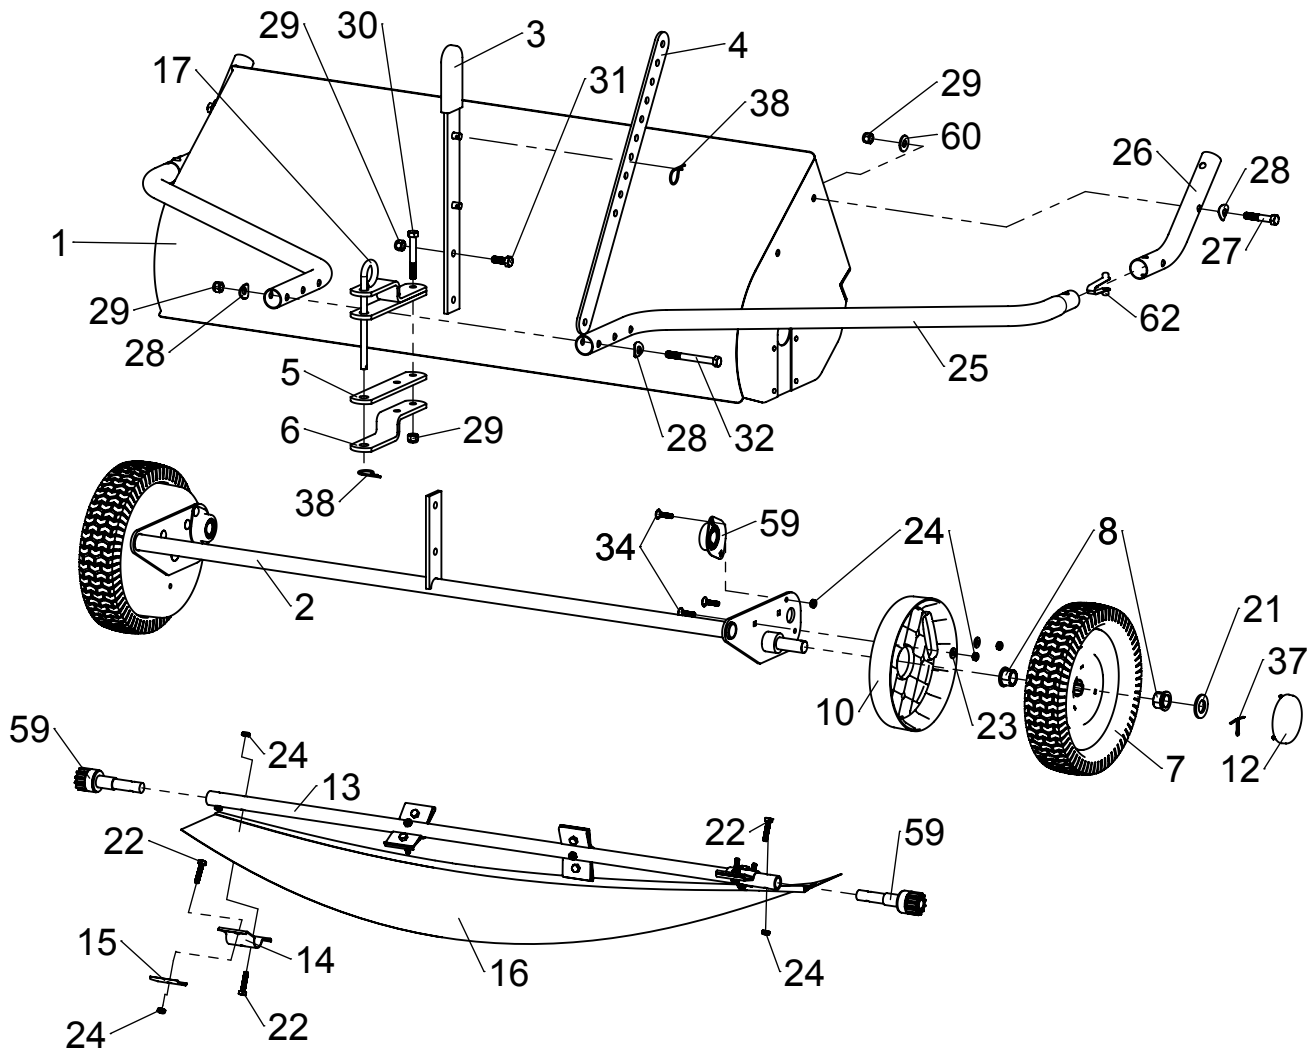

Repair Parts

ITEM	PART NO	DESCRIPTION	QTY	ITEM	PART NO	DESCRIPTION	QTY
1	6000206-G	Sweeper Housing	1	23	3000716	1/4" USS Flat Washer	4
2	307119	Height Adjustment	1	24	300065	1/4-20 Nyloc Nut	22
3	307181	Handle	1	25	307038	Hitch Tube, Long (incl. 62)	2
4	307113	Adjustment Lever	1	26	307034	Hitch Tube, Short	2
5	307042	Clevis Bar, Flat	2	27	3000543	3/8-16 x 2" Hex Bolt	4
6	307043	Clevis Bar, Offset	2	28	3000722	3/8" USS Curved Washer	10
7	307011	Wheel (bushings included)	2	29	310061	3/8-16 Nyloc Nut	11
8	6000540	Wheel Bushing	4	30	310051	3/8-16 x 2-3/4" Hex Bolt	2
10	6000539	Dust Cover	2	31	3000533	3/8-16 x 1" Hex Bolt	2
12	307241	Hub Cap	2	32	3000544	3/8-16 x 3-1/2" Hex Bolt	3
13	307125	Brush Axle	1	34	6000733	1/4-20 x 1" Carriage Bolt	8
14	307122	Brush Bracket	4	37	300081	Cotter Pin, 1/8" x 1-1/2"	2
15	307121	Brush Clamp	8	38	307083	Hairpin	2
16	307322	Brush	2	59	6000828	Pinion/Bearing Kit	1
17	307082	Hitch Pin	1	60	310073	3/8" USS Flat Washer	4
21	3000721	3/4" SAE Flat Washer	2	62	6000222	Snap Button	2
22	3000539	1/4-20 x 1-1/4" Hex Bolt	14				

Repair Parts

ITEM	PART NO	DESCRIPTION	QTY	ITEM	PART NO	DESCRIPTION	QTY
38	307083	Hairpin	6	55	307032	Connecting Tube	2
39	6001280	Perforated Hopper Bag	1	57	307361	Dump Rope	1
45	307062	Hopper Bar	1	61	6000208	Snap Button	4
46	307053	Pivot Rod	1	63	6000235	Owners Manual	1
47	307052	Tension Rod	2	64	307132	Hardware Bag-Hitch	1
49	3000818	Clevis Pin, 3/8" x 1/2"	2	65	307133	Hardware Bag-Frame	1
50	3000820	Clevis Pin, 1/4" x 1-1/4"	2	66	6000189	Decal, Lawn Sweeper	1
53	3000720	3/8" USS Flat Washer	2	67	6000865	Hopper Frame Kit, 26 cu. ft.	1
54	3000823	Quick-Release Pin	2				