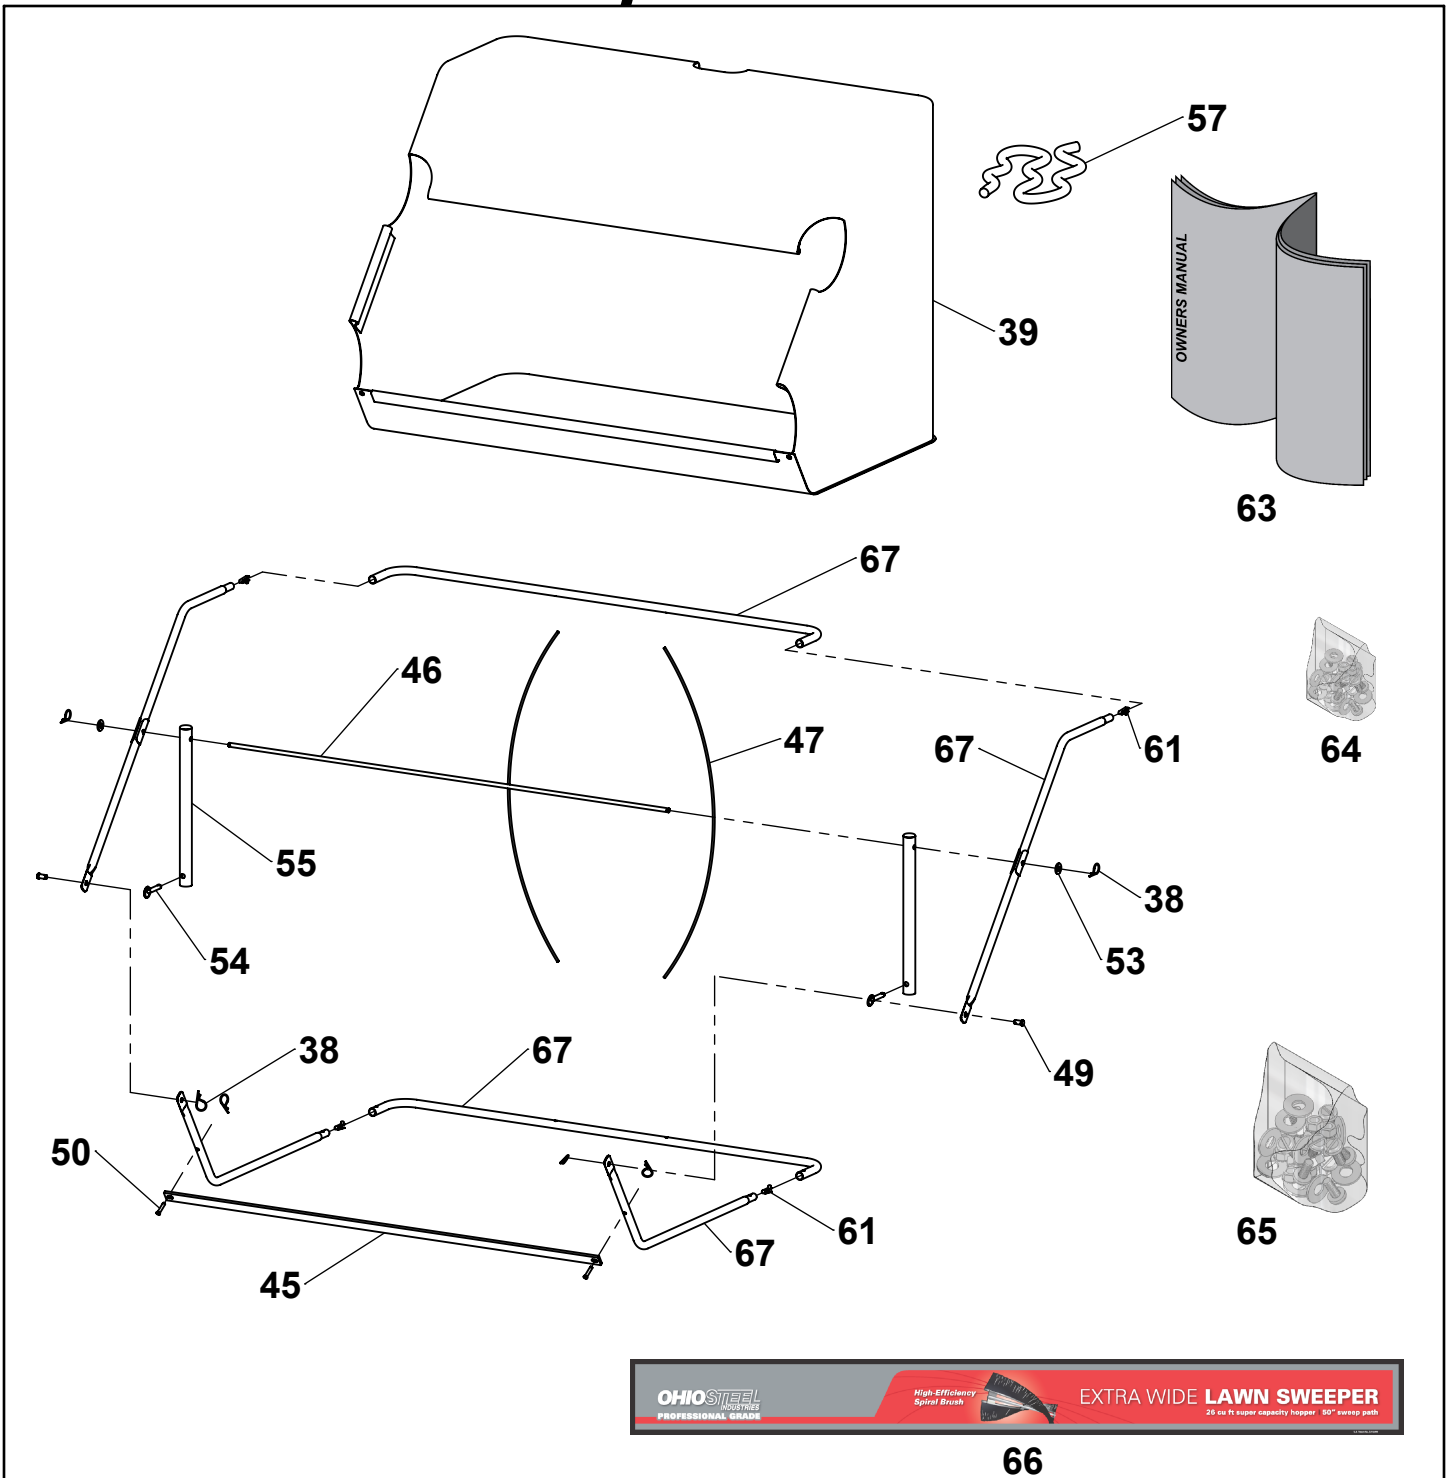

Repair Parts

ITEM	PART NO	DESCRIPTION	QTY	ITEM	PART NO	DESCRIPTION	QTY
1	6000206-G	Sweeper Housing	1	23	3000716	1/4" USS Flat Washer	4
2	307119	Height Adjustment	1	24	300065	1/4-20 Nyloc Nut	22
3	307181	Handle	1	25	307038	Hitch Tube, Long (incl. 62)	2
4	307113	Adjustment Lever	1	26	307034	Hitch Tube, Short	2
5	307042	Clevis Bar, Flat	2	27	3000543	3/8-16 x 2" Hex Bolt	4
6	307043	Clevis Bar, Offset	2	28	3000722	3/8" USS Curved Washer	10
7	307011	Wheel (bushings included)	2	29	310061	3/8-16 Nyloc Nut	11
8	6000540	Wheel Bushing	4	30	310051	3/8-16 x 2-3/4" Hex Bolt	2
10	6000539	Dust Cover	2	31	3000533	3/8-16 x 1" Hex Bolt	2
12	307241	Hub Cap	2	32	3000544	3/8-16 x 3-1/2" Hex Bolt	3
13	307125	Brush Axle	1	34	6000733	1/4-20 x 1" Carriage Bolt	8
14	307122	Brush Bracket	4	37	300081	Cotter Pin, 1/8" x 1-1/2"	2
15	307121	Brush Clamp	8	38	307083	Hairpin	2
16	307322	Brush	2	59	6000828	Pinion/Bearing Kit	1
17	307082	Hitch Pin	1	60	310073	3/8" USS Flat Washer	4
21	3000721	3/4" SAE Flat Washer	2	62	6000222	Snap Button	2
22	3000539	1/4-20 x 1-1/4" Hex Bolt	14				

Repair Parts

ITEM	PART NO	DESCRIPTION	QTY	ITEM	PART NO	DESCRIPTION	QTY
38	307083	Hairpin	6	55	307032	Connecting Tube	2
39	6001280	Perforated Hopper Bag	1	57	307361	Dump Rope	1
45	307062	Hopper Bar	1	61	6000208	Snap Button	4
46	307053	Pivot Rod	1	63	6000235	Owners Manual	1
47	307052	Tension Rod	2	64	307132	Hardware Bag-Hitch	1
49	3000818	Clevis Pin, 3/8" x 1/2"	2	65	307133	Hardware Bag-Frame	1
50	3000820	Clevis Pin, 1/4" x 1-1/4"	2	66	6000189	Decal, Lawn Sweeper	1
53	3000720	3/8" USS Flat Washer	2	67	6000865	Hopper Frame Kit, 26 cu. ft.	1
54	3000823	Quick-Release Pin	2				