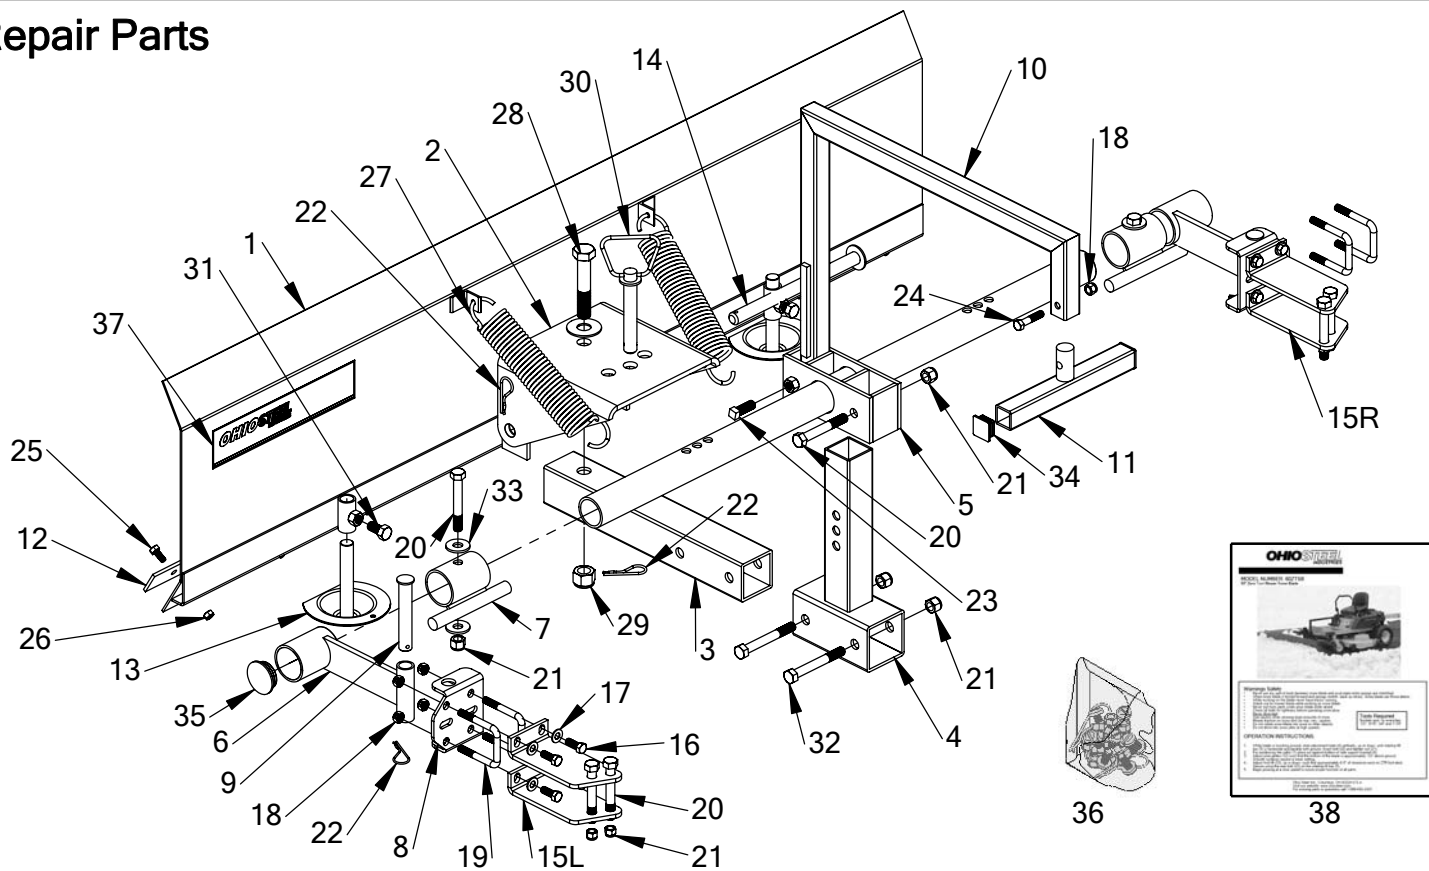

Repair Parts

Item Num.	Part Number	Part Description	Quantity	Item Num.	Part Number	Part Description	Quantity
1	60ZTSB-01	Snow Blade	1	20	STDBH5003500	Hex Bolt 1/2" X 3-1/2"	7
2	60ZTSB-02	Pivot Plate	1	21	STDNN500	Nylock Nut 1/2"	9
3	60ZTSB-03	Support Tube	1	22	STDPH7	Hair Pin	4
4	60ZTSB-04	Adjustment Tube Weldment	1	23	STDBS5001500	Pointed Bolt 1/2" X 1-1/2"	1
5	60ZTSB-05	Rotating Lift Weld	1	24	STDBH3751750	Hex Bolt 3/8" X 1-3/4"	1
6	60ZTSB-06	Side Support Bracket	2	25	STDBH313750	Hex Bolt 5/16" X 3/4"	9
7	60ZTSB-07	Collar Weld	2	26	STDNC313	Lock Nut 5/16"	9
8	60ZTSB-08	Adaptor Plate (Mounting)	2	27	60ZTSB-27	Blade Spring 9-1/2"	2
9	60ZTSB-09	Support Pin	2	28	STDBH7504000	Hex Bolt 3/4" X 4"	1
10	60ZTSB-10	Foot Lift	1	29	STDNN750	Nylock Nut 3/4"	1
11	60ZTSB-11	Foot Kick Weld	1	30	60ZTSB-30	Handle Pivot Pin	1
12	60ZTSB-12	Wear Strip	1	31	STDBH5001000	Hex Bolt 1/2" X 1"	2
13	60ZTSB-13	Glide Weldment	2	32	STDBH5004000	Hex Bolt 1/2" X 4"	2
14	60ZTSB-14	Blade Pivot Rod	1	33	STDFW500	Flat Washer 1/2"	4
15L	60ZTSB-15L	Cadet Mounting Plate Left	2	34	60ZTSB-34	Square Cap	2
15R	60ZTSB-15R	Cadet Mounting Plate Right	2	35	60ZTSB-35	Rotating Lift Cap	2
16	STDBH3751000	Hex Bolt 3/8" X 1"	8	36	60ZTSB-36	Hardware Bag	1
17	STDFW375	Flat Washer 3/8"	8	37	60ZTSB-37	Decal	1
18	STDNC375	Lock Nut 3/8"	9	38	60ZTSB-38	User Guide	1