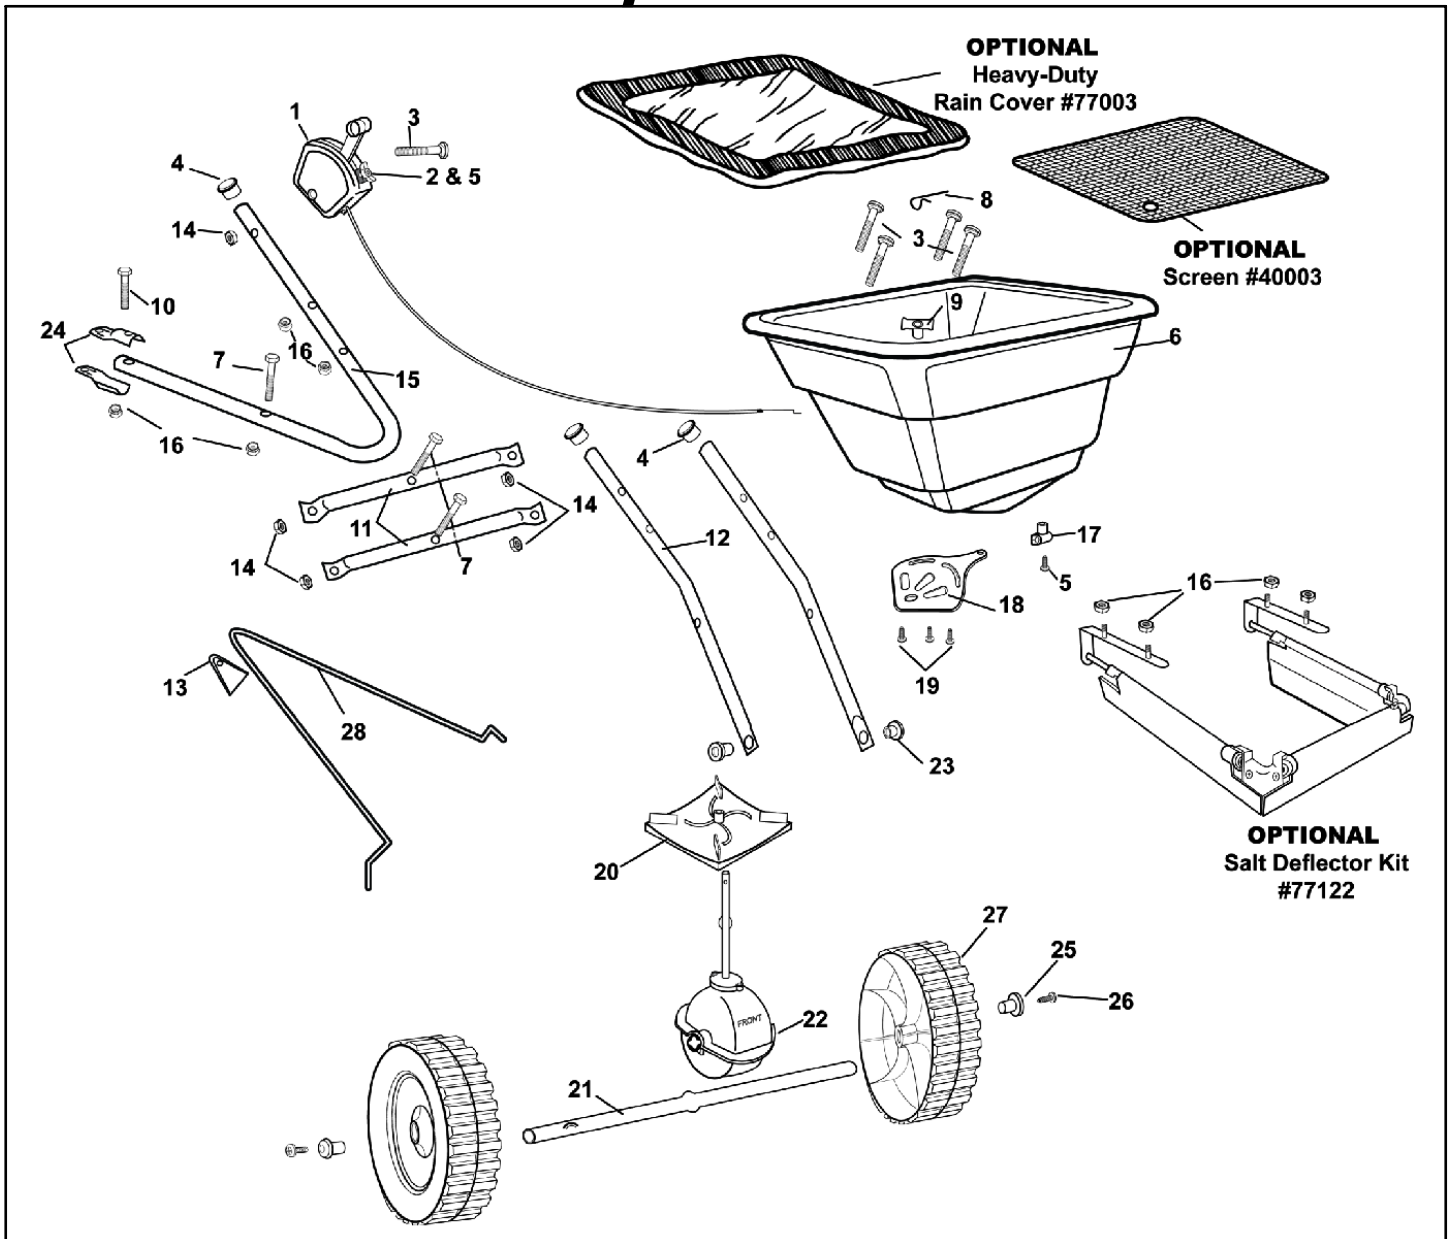

Repair Parts

ITEM	PART NO	DESCRIPTION	ITEM	PART NO	DESCRIPTION
1	60514	CONTROL ASSEMBLY	17	12318	LOWER HOUSING CLIP
2	12222	INDICATOR-BROADCAST	18	12221	SHUT OFF PLATE
3	37108	1/4-20 X 1 3/4" CARRIAGE BOLT ZINC	19	31138	#8 X 3/8" PMT #8 HD COARSE BLACK
4	19132	7/8" TUBE PLUG	20	12248	IMPELLER ~ New Dished
5	32106	10-24 WING NUT ZINC	21	23510	AXLE (2050T)
6	60375	HOPPER ASSEMBLY	22	60404	GEAR BOX ASSEMBLY
7	31114	1/4-20 X 1 3/4" HHCS ZINC	23	12197	SPACER BEARING
8	33117	AGITATOR	24	44215	HITCH PLATE
9	12209	HOPPER BUSHING	25	12276	AXLE PLUG (2050SU)
10	31100	1/4-20 X 1 1/2 HHMS ZINC	26	31148	#10 X 1" TYPE A PHPS BLACK
11	25226	CROSS BRACE	27	12107	10" POLY WHEEL
12	25225	FRAME LOWER	28	43059	WIRE BRACE
13	12267	BRACE CLIP	OPT	77003	HEAVY DUTY RAIN COVER 13"X 18"
14	32100	1/4-20 HEX NUT ZINC	OPT	40003	SQUARE SCREEN
15	60239	CONTROL SUPPORT ASSEMBLY	OPT	77122	SALT DEFLECTOR KIT
16	32103	1/4-20 NYLON INS LOCKNUT ZINC			