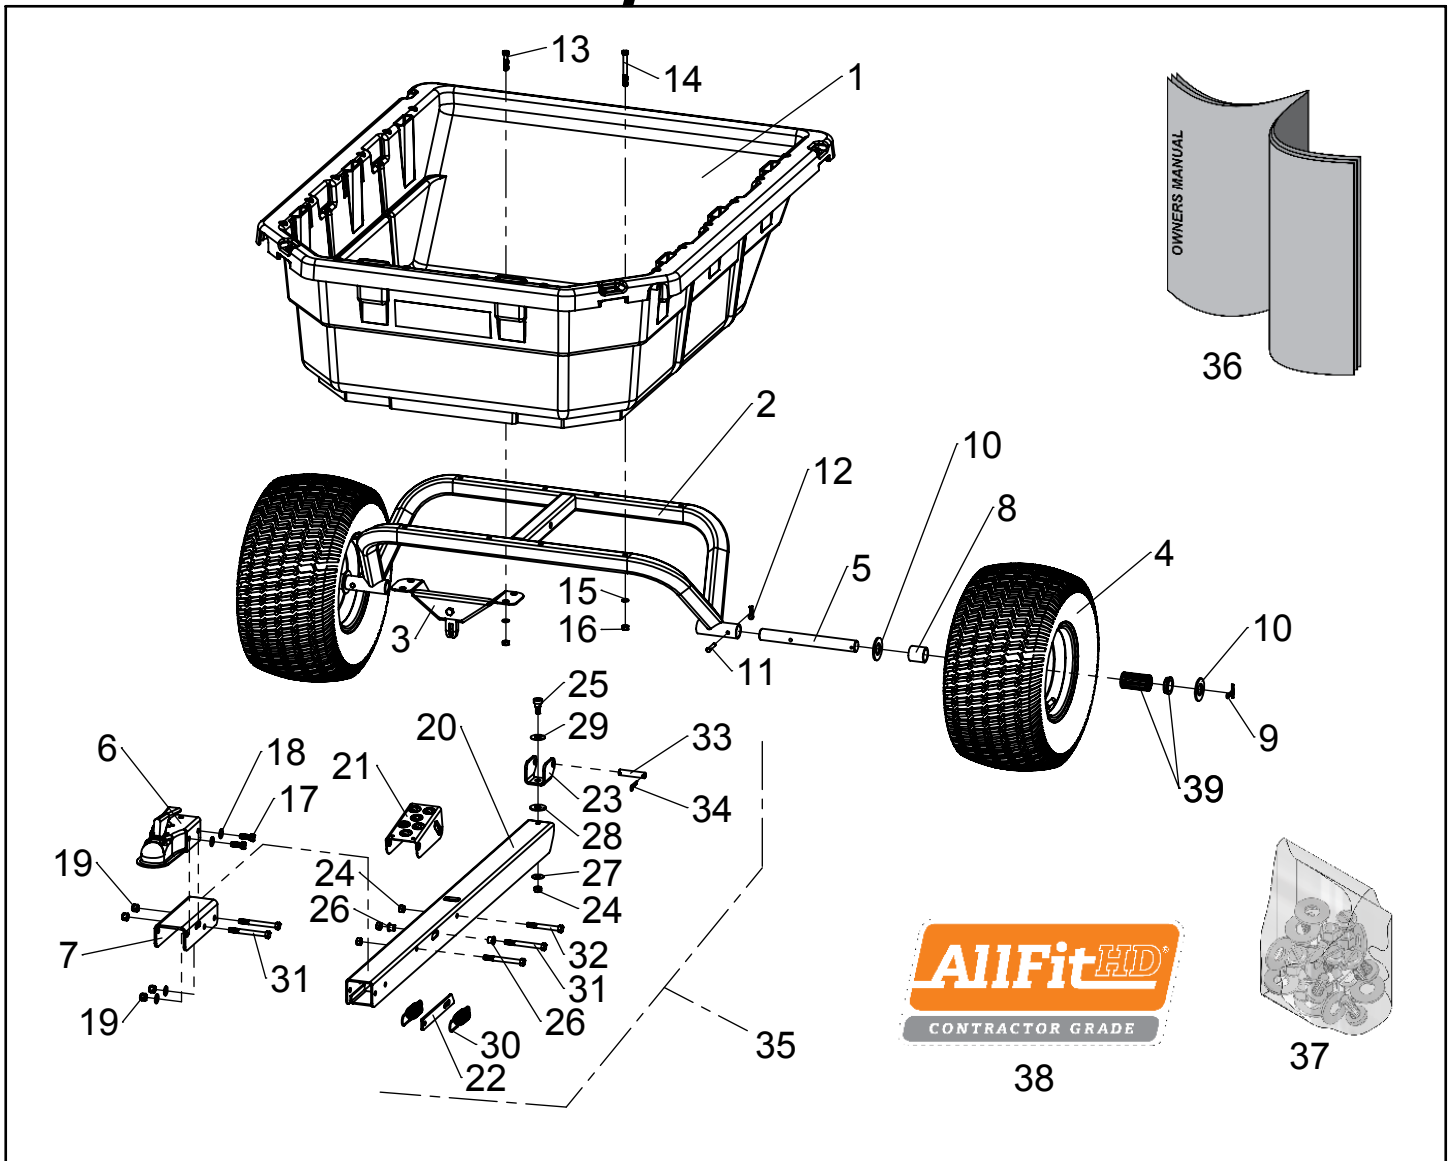

Repair Parts

ITEM	PART NO	DESCRIPTION	QTY	ITEM	PART NO	DESCRIPTION	QTY
1	311161	POLY BODY	1	21	6000305	FOOT PEDAL	1
2	6000320	UNDERCARRIAGE	1	22	6000309	LATCH	1
3	6000311	FRONT SUPPORT	1	23	6000321	CLEVIS, SWIVEL	1
4	6000727	WHEEL	2	24	300061	HEX NUT, 3/8-16 C-LOCK	4
5	6000523	AXLE, STUB	2	25	6000369	SHOULDER BOLT, 1/2" X 3/8"	1
6	308301	COUPLER, 1-7/8" BALL	1	26	6000324	BEARING	2
7	6000760-G	BRACKET, COUPLER	1	27	3000720	WASHER, 3/8" USS	1
8	300121	SPACER	2	28	300075	WASHER, 1/2" USS	1
9	300087	COTTER PIN, 3/16" X 1-1/2"	2	29	6000368	WASHER, SPRING	1
10	300076	WASHER, 1" SAE	4	30	6000325	SPRING, LATCH	2
11	3000811	CLEVIS PIN, 1/4" X 1-1/2"	2	31	6000370	HEX BOLT, 3/8-16 X 3-1/2"	4
12	3000812	HAIRPIN COTTER, 1-3/16"	2	32	300055	HEX BOLT, 3/8-16 X 3"	1
13	3000528	HEX BOLT, 5/16-18 X 1-1/2"	4	33	6000371	PIN, 1/2" X 2-13/32"	1
14	6000373	HEX BOLT, 5/16-18 X 3"	8	34	6000372	HAIRPIN COTTER, 1-9/16"	2
15	6000409	LOCKWASHER, 5/16"	12	35	6000323-G	DRAWBAR ASSY (incl. 20-34)	1
16	6000410	HEX NUT, 5/16-18 (BLACK)	12	36	6000767	OWNERS MANUAL	1
17	3000511	HEX BOLT, 3/8-16 X 1"	4	37	6000761	HARDWARE BOLT BAG	1
18	300077	WASHER, 3/8" SAE	8	38	6000695	DECAL, ALLFITHD CG	1
19	3000618	LOCKNUT, 3/8-16	6	39	6000818	KIT, 1" WHEEL BEARINGS (set of 4)	1