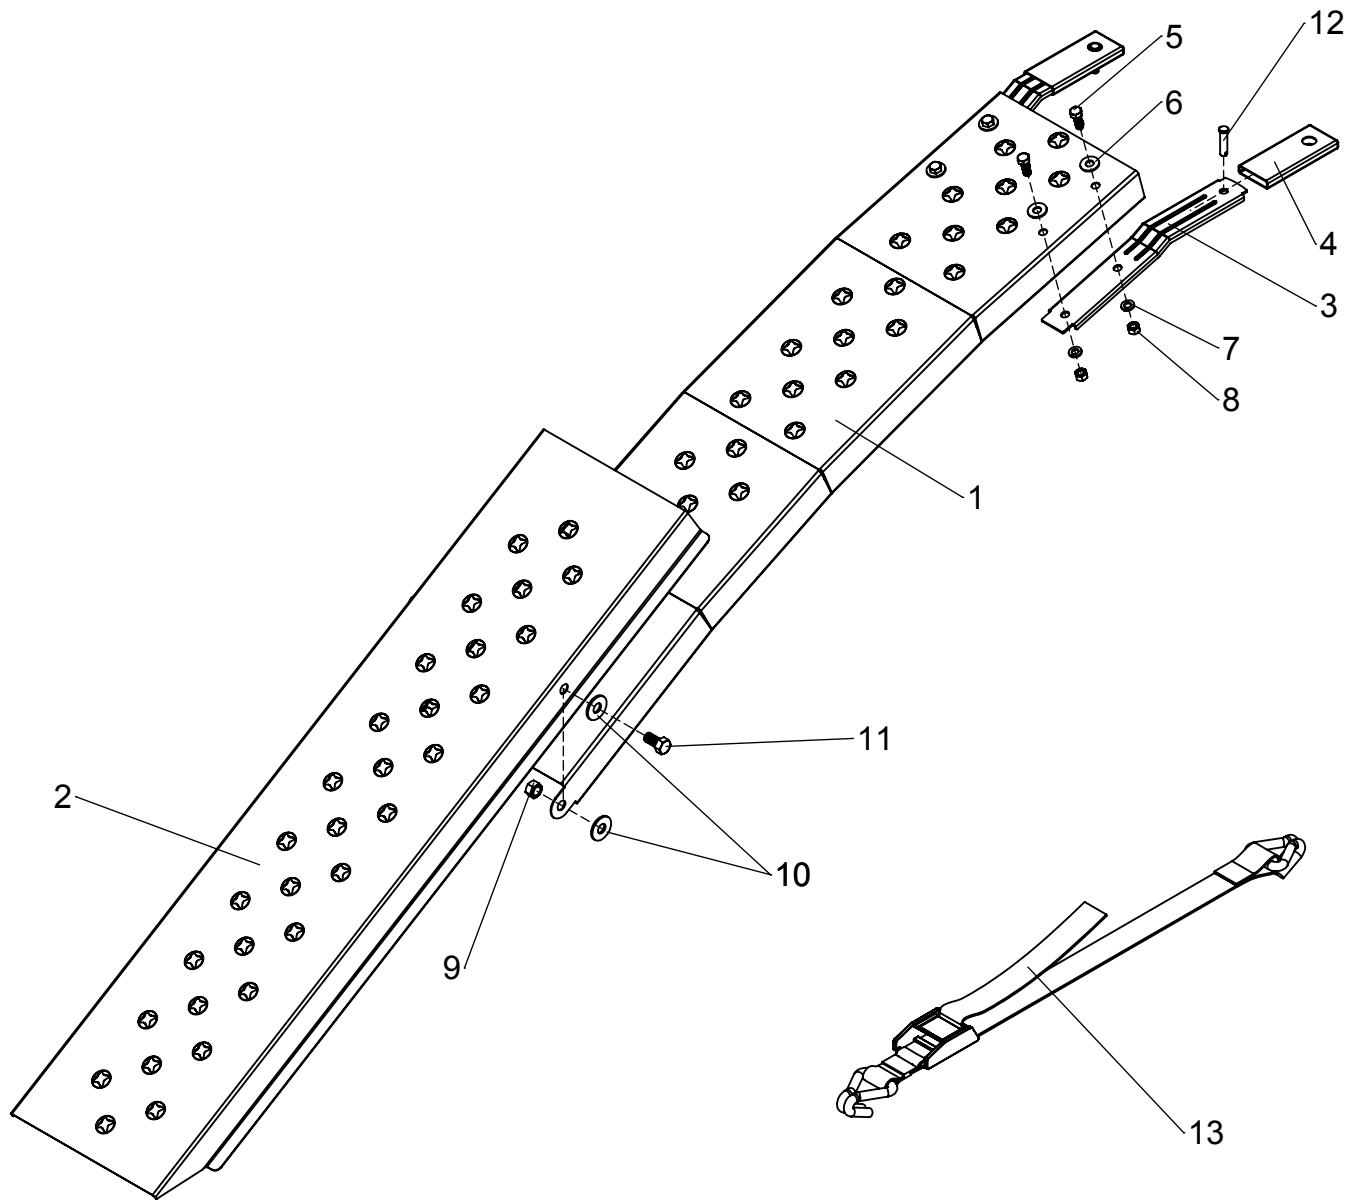

Repair Parts

ITEM	PART NO	DESCRIPTION	QTY	ITEM	PART NO	DESCRIPTION	QTY
1	403411	STEEL RAMP, TOP	2	8	300069	HEX NUT, 3/8-16	8
2	403421	STEEL RAMP, BOTTOM	2	9	300068	1/2-13 C-LOCK HEX NUT	4
3	403431	SUPPORT BAR	4	10	300075	WASHER, 1/2" USS	8
4	300261	PAD, SUPPORT BAR	4	11	3000510	1/2-13 X 1" HEX BOLT	4
5	3000511	HEX BOLT, 3/8-16 X 1"	8	12	3000819	CLEVIS PIN, 3/8" X 1-1/2"	4
6	3000720	WASHER, 3/8" USS	8	13	303171	CAM BUCKLE STRAP	2
7	300078	LOCKWASHER, 3/8"	8				