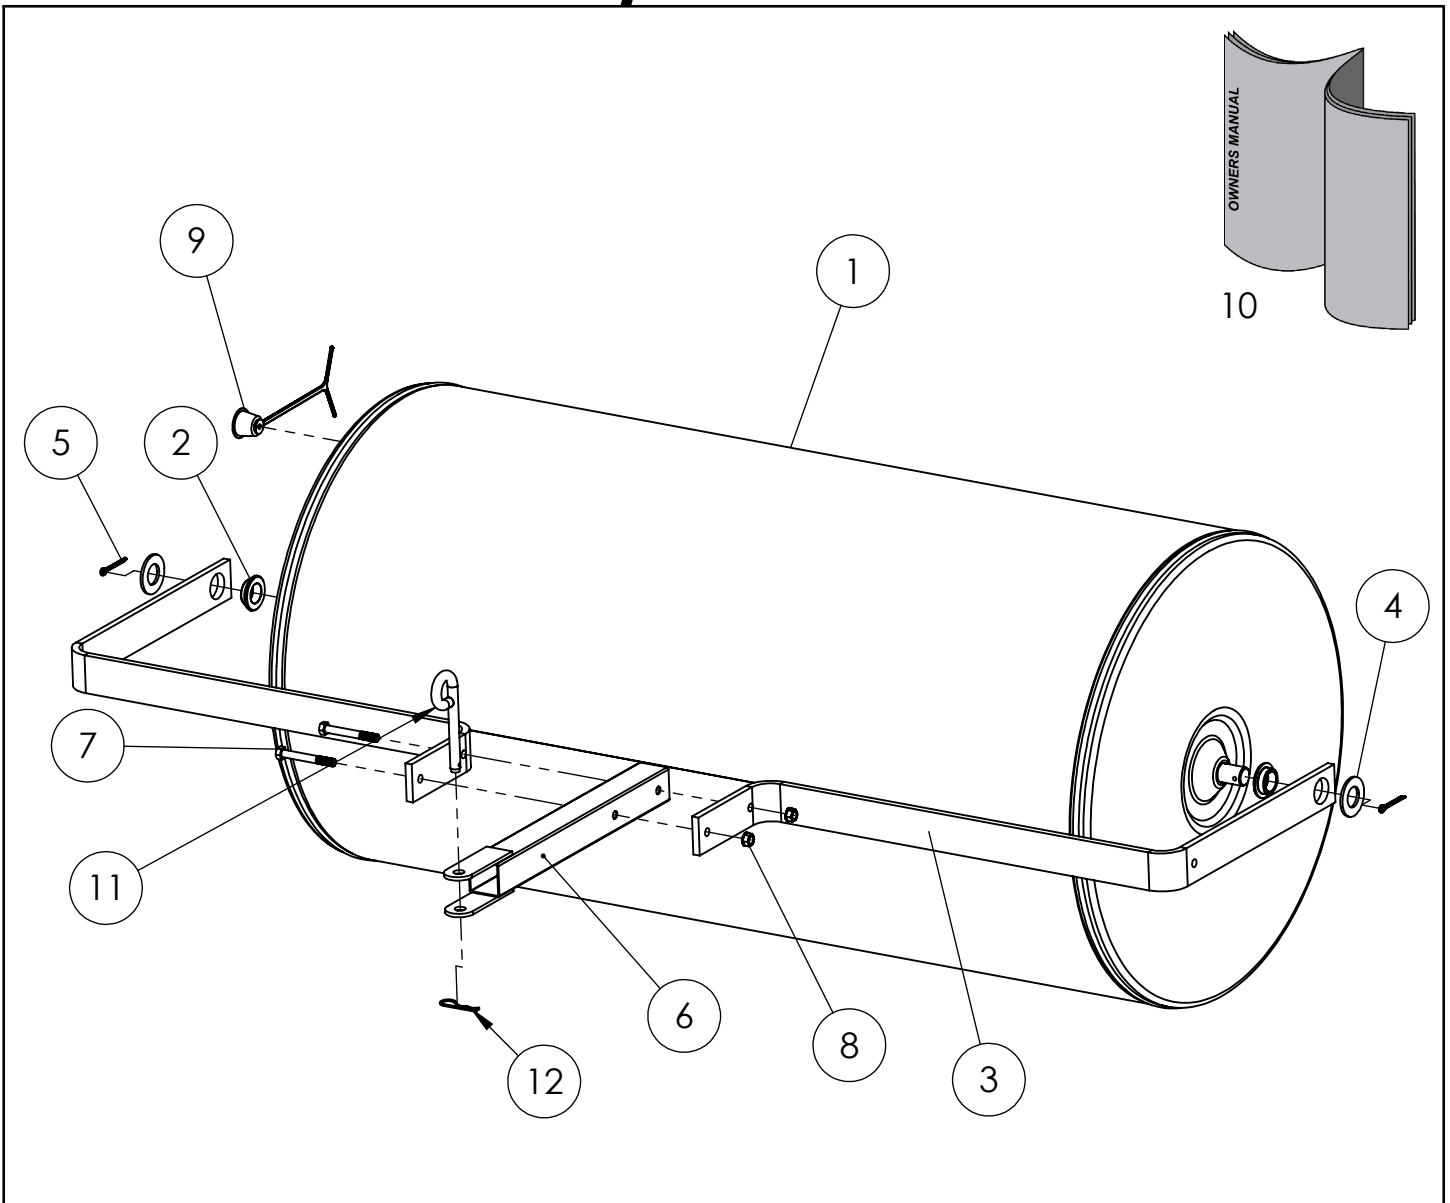

Repair Parts

ITEM	PART NO	DESCRIPTION	QTY
1	504002	ROLLER BODY	1
2	304281	FLANGED BEARING	2
3	6004025	SIDE BAR	2
4	300076	1" AXLE WASHER	2
5	300087	COTTER PIN	2
6	6003900	ROLLER HITCH WELDMENT	1
7	300055	HEX BOLT, 3/8"-16 x 3"	2
8	300063	NUT 3/8"-16 KEPS	2
9	50401	PLUG ASSEMBLY	1
10	304049	OWNER'S MANUAL	1
11	6000533	PIN, HITCH	1
12	300084	HAIRPIN COTTER, 0.093" X 2-5/16"	1