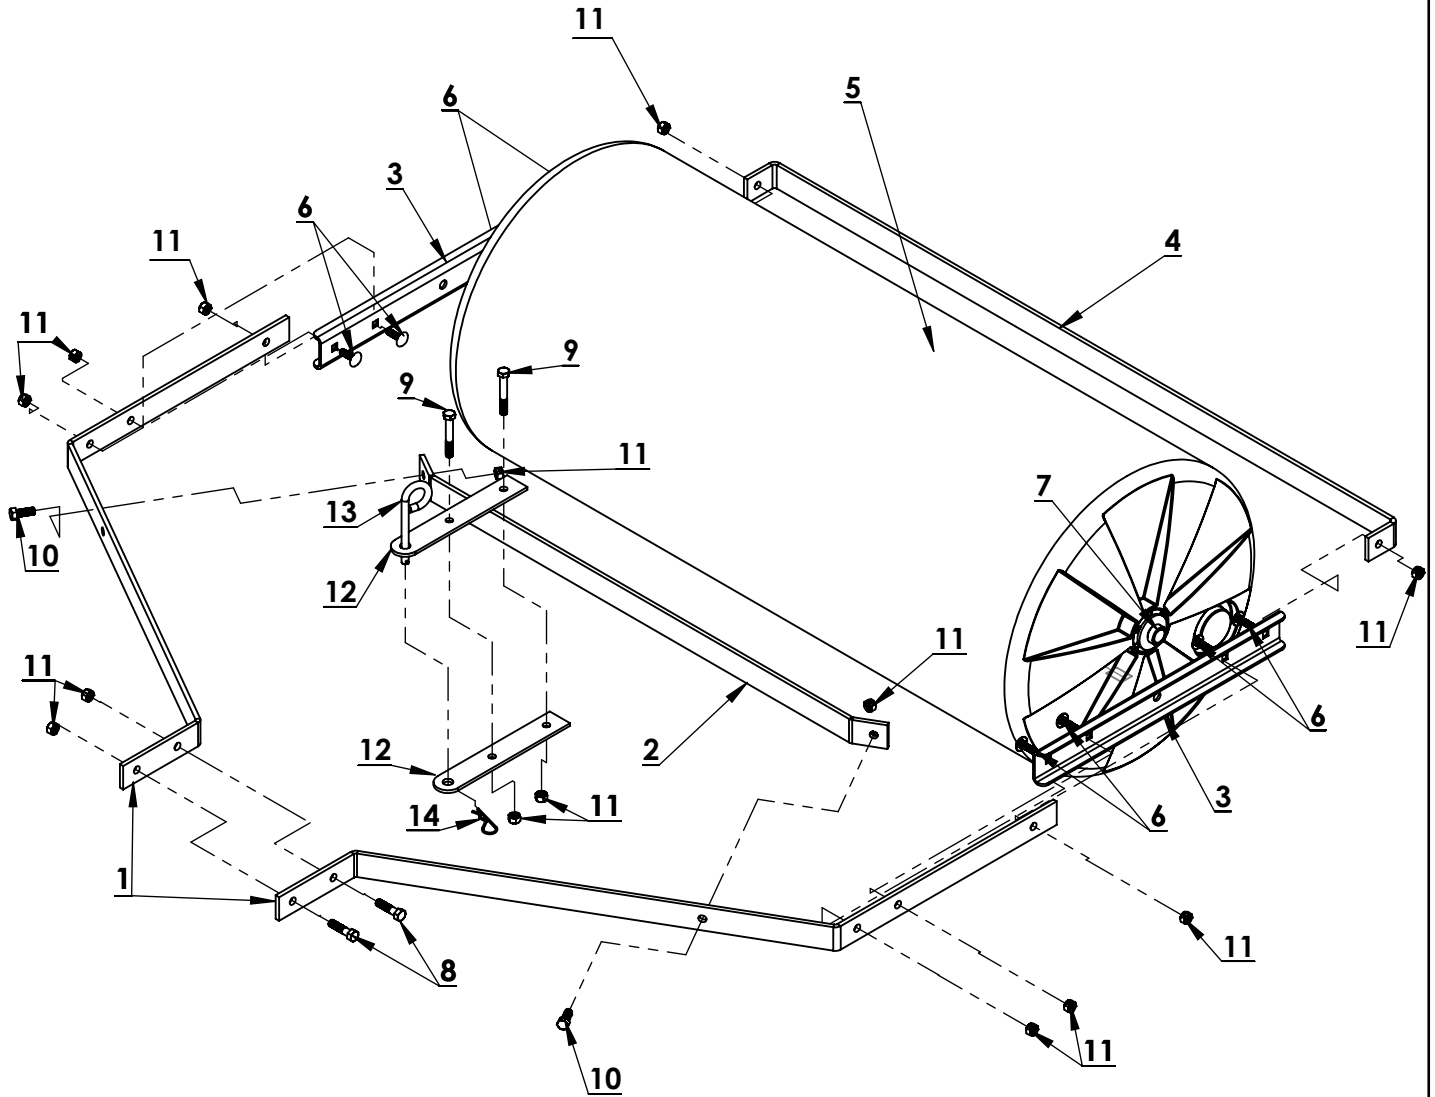

# Repair Parts

ITEM	PART NO	DESCRIPTION	QTY
1	6001680	SIDE BAR	2
2	6001681	SUPPORT BAR	1
3	6001683	SIDE CHANNEL	2
4	6001685	REAR SCRAPER BAR	1
5	6001686	18" X 42" POLY DRUM	1
6	6001687	CARRIAGE BOLT, 3/8"-16 x 1"	8
7	6001688	AXLE SPACER	4
8	6000089	HEX HEAD BOLT, 3/8"-16 x 1-1/2"	2
9	6001284	HEX HEAD BOLT, 3/8"-16 x 2-1/2"	2
10	3000511	HEX HEAD BOLT, 3/8"-16 x 1"	2
11	300061	C-LOCK NUT, 3/8"-16	14
12	404391	CLEVIS BAR	2
13	6000533	HITCH PIN	1
14	300084	HAIRPIN COTTER PIN	1