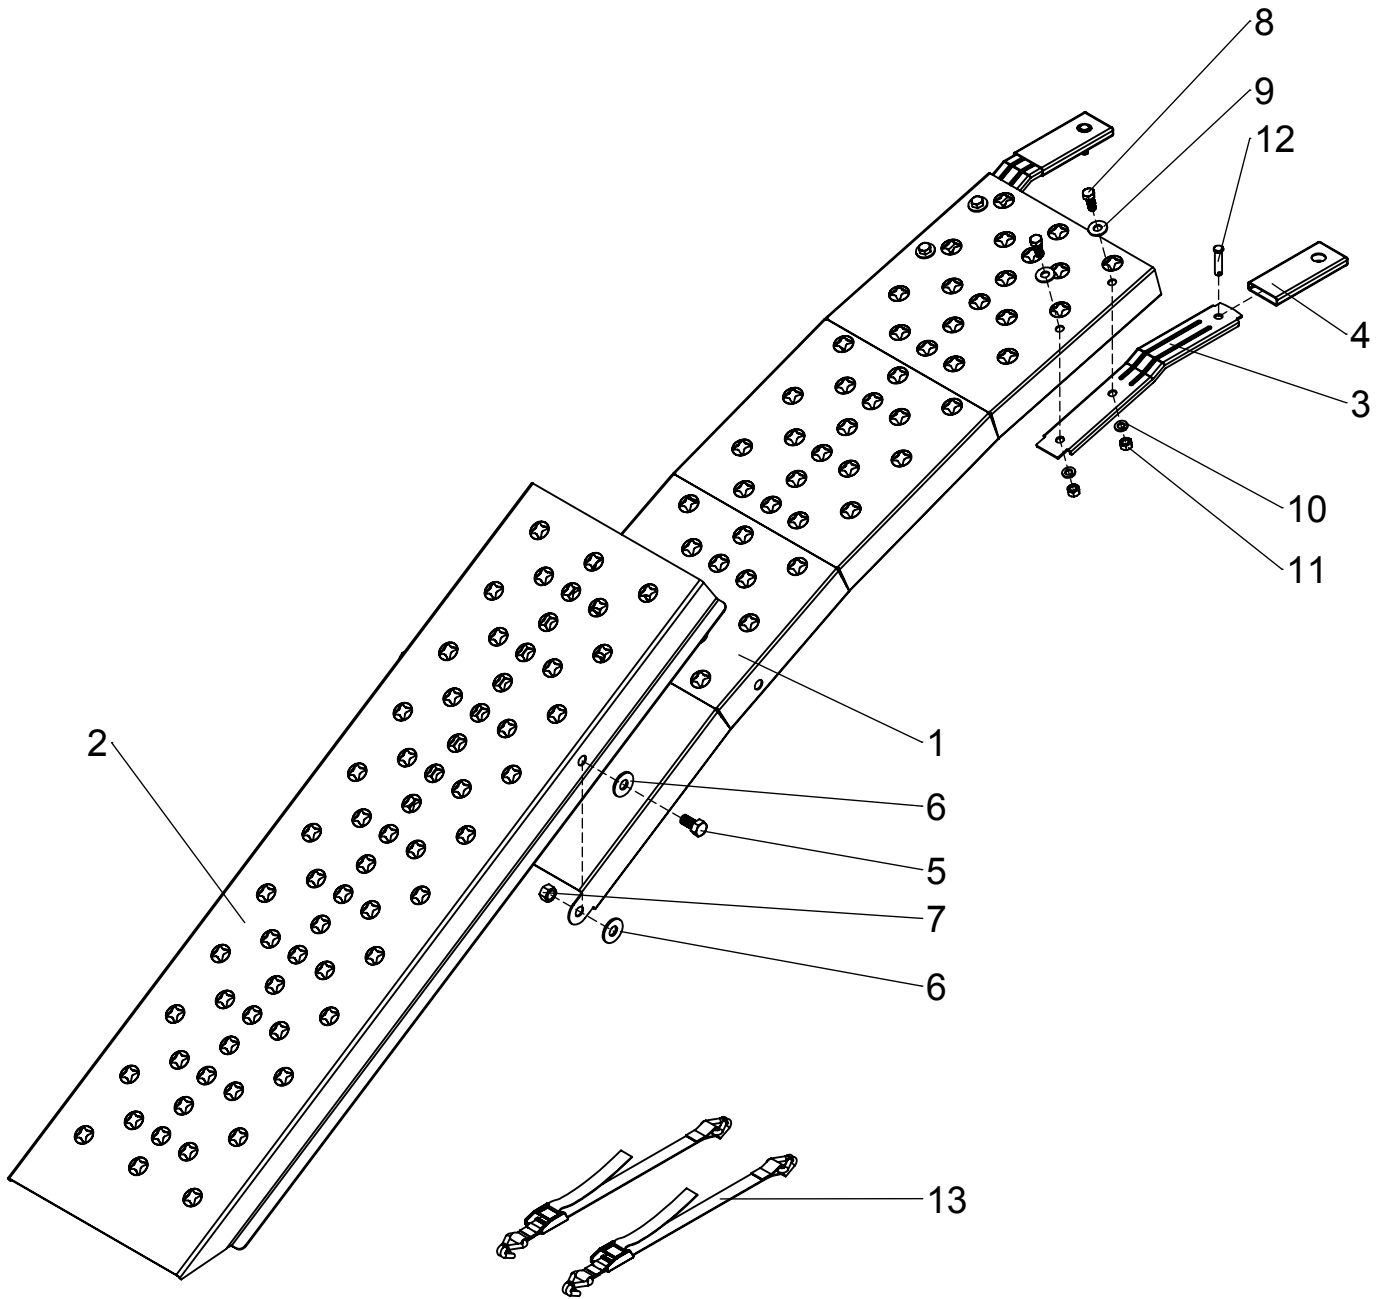

Repair Parts

ITEM	PART NO	DESCRIPTION	QTY	ITEM	PART NO	DESCRIPTION	QTY
1	403412-G	STEEL RAMP, TOP	2	8	3000511	HEX BOLT, 3/8-16 X 1"	8
2	403422-G	STEEL RAMP, BOTTOM	2	9	3000720	WASHER, 3/8" USS	8
3	403431-G	SUPPORT BAR	4	10	300078	LOCKWASHER, 3/8"	8
4	300261	PAD, SUPPORT BAR	4	11	300069	HEX NUT, 3/8-16	8
5	3000510	1/2-13 X 1" HEX BOLT	4	12	3000819	CLEVIS PIN, 3/8" X 1-1/2"	4
6	300075	WASHER, 1/2" USS	8	13	303171	CAM BUCKLE STRAP	2
7	300068	1/2-13 C-LOCK HEX NUT	4				