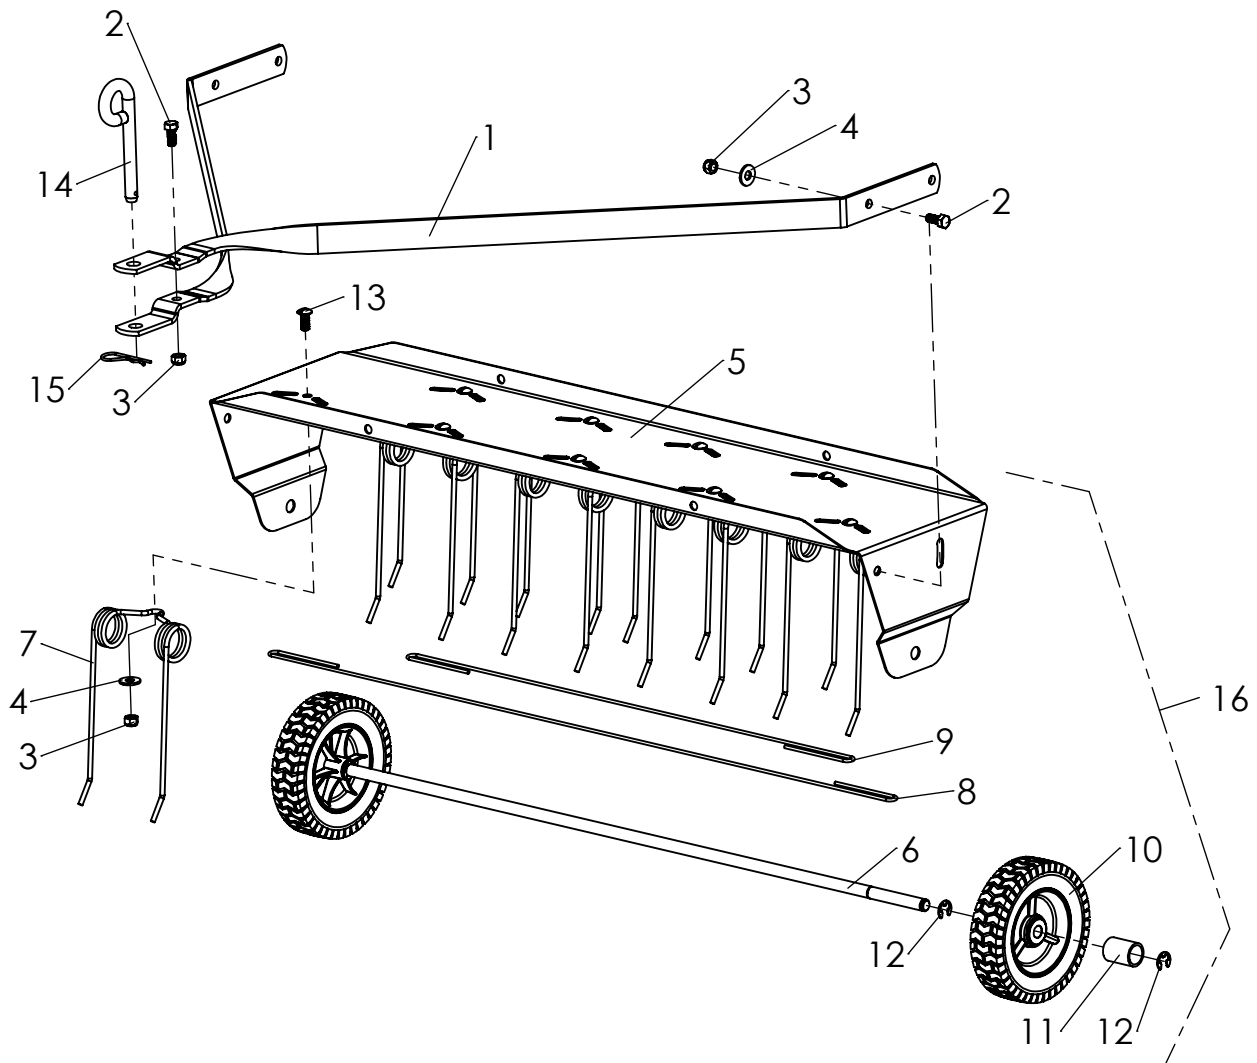

Repair Parts

ITEM	PART NO	DESCRIPTION	QTY
1	6000618-G	DRAWBAR, TWISTED	2
2	6000440	HEX HEAD BOLT, 5/16"-18 X 3/4"	5
3	3000616	HEX NUT, 5/16-18 NYLOC	13
4	3000711	WASHER, 5/16" USS	13
5	6000620	TRAY, FORMED	1
6	6000622	AXLE, 1/2" X 35.500"	1
7	6000630	TINE, DETHATCHER	9
8	6000655	WIRE, SAFETY	1
9	6000659	WIRE, SAFETY	1
10	6000658	WHEEL, 6 X 1.5	2
11	300126	SPACER, 3/4" X 1.375"	2
12	6000772	RETAINING RING, 1/2" EXT	4
13	300054	TRUSS HD SCREW, 5/16-18 X 3/4"	9
14	6000533	PIN, HITCH	1
15	300084	HAIRPIN COTTER, 0.093" X 2-5/16"	1
16	6000623	TRAY ASSEMBLY (incl. 3-13)	1