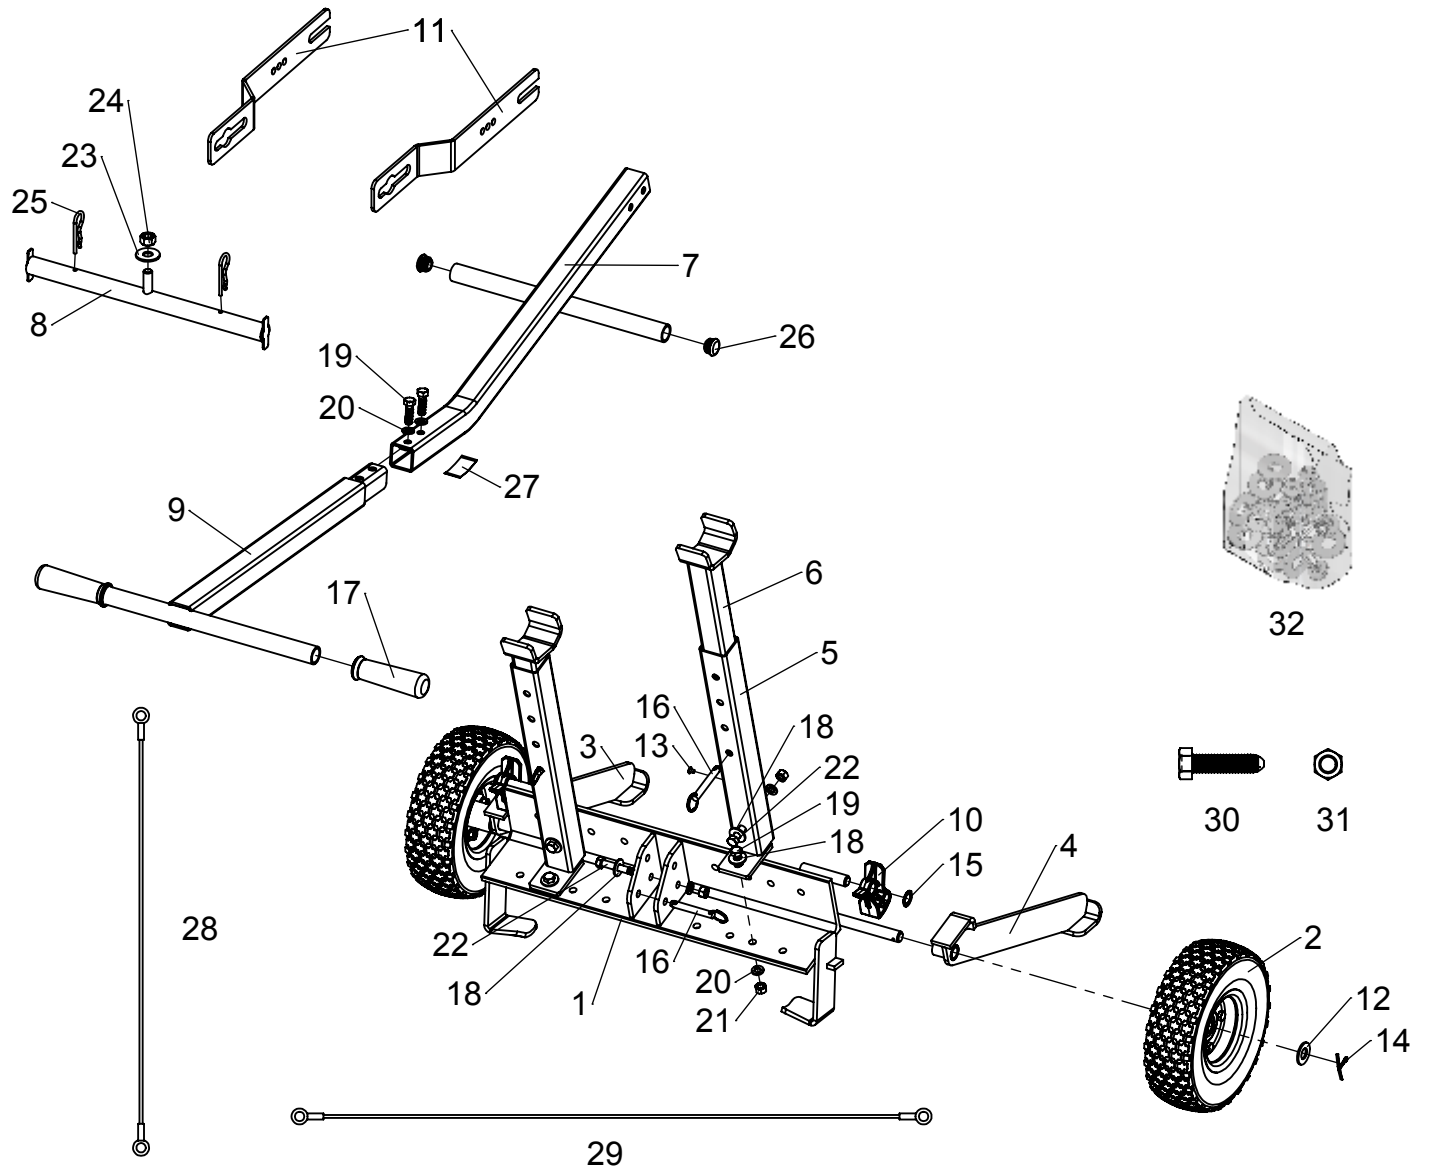

Repair Parts

ITEM	PART NO	DESCRIPTION	QTY	ITEM	PART NO	DESCRIPTION	QTY
1	6002747	Frame	1	18	310073	3/8" USS Flat Washer	7
2	310011	Wheel, 10" x 5/8"	2	19	310055	3/8"-16 x 1-1/4" Hex Bolt GR5	8
3	6002749	Stabilizer, left	1	20	310072	3/8" Split Lock Washer	7
4	6002750	Stabilizer, right	1	21	310062	3/8"-16 Hex Nut	5
5	6002751	Receiver Tube	2	22	310051	3/8"-16 x 2-3/4" Hex Bolt GR5	3
6	6002752	Lift Tube	2	23	310074	1/2" USS Flat Washer	1
7	6002753	Handle, Bottom	1	24	310063	1/2"-13 Hex Nut	1
8	6002754	Bar, Lifting	1	25	300082	Hairpin Cotter, 148 Wire, 3-5/16"	2
9	6002755	Handle, Top	1	26	310221	Plug, 1" Tube	2
10	6002756	Latch, Safety	2	27	31026	Pad, Scruff	1
11	6002757	Bracket, Tractor	2	28	310272	Lanyard, 9"	3
12	310071	Washer, 5/8" SAE	2	29	310273	Lanyard, 13"	2
13	310222	Pop Rivet, 3/16 x 1/4" Grip	7	30	310054	3/8-16 x 1-1/2" Self-thread bolt	2
14	300081	Cotter Pin 1/8" x 1-1/2"	2	31	310061	3/8" Nyloc Hex Nut	4
15	310341	Retaining Ring, 5/8"	2	32	310038	Hardware Bag	1
16	310081	Pin, Quick-Release	3				
17	310181	Grip, Handle	2				