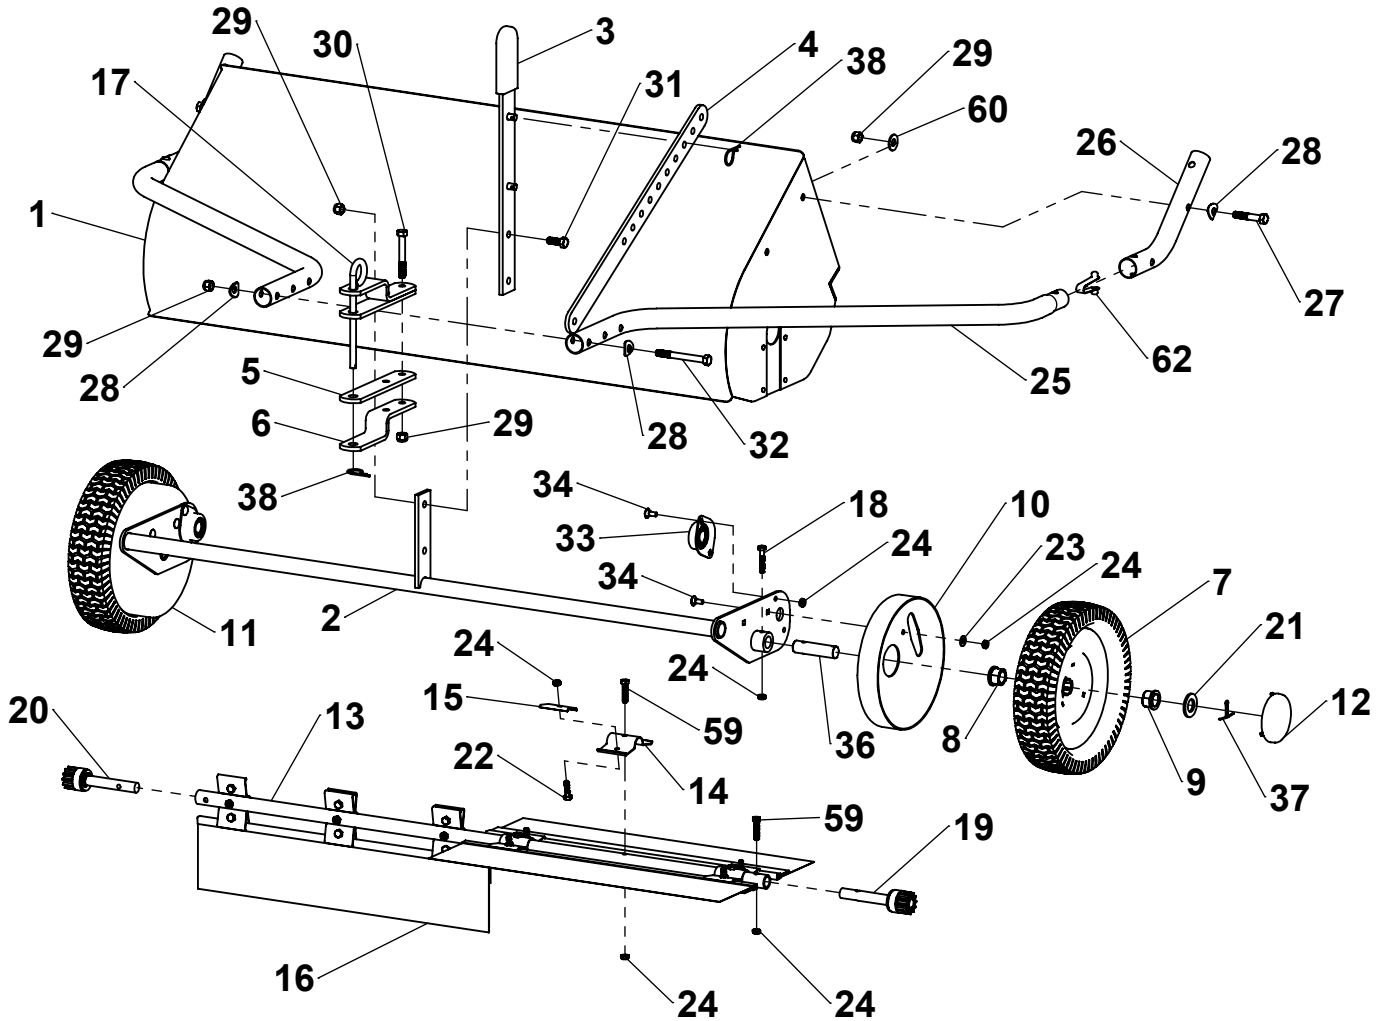

# Repair Parts

ITEM	PART NO	DESCRIPTION	QTY	ITEM	PART NO	DESCRIPTION	QTY
1	6000202	Sweeper Housing	1	21	3000721	3/4" SAE Flat Washer	2
2	307120	Height Adjustment (incl 36)	1	22	6000192	1/4-20 x 1" Hex Bolt	12
3	307181	Handle	1	23	3000716	1/4" USS Flat Washer	4
4	307113	Adjustment Lever	1	24	300065	1/4-20 Nyloc Nut	28
5	307042	Clevis Bar, Flat	2	25	307033	Hitch Tube, Long	2
6	307043	Clevis Bar, Offset	2	26	307034	Hitch Tube, Short	2
7	307011	Wheel (incl 8 & 9)	2	27	3000543	3/8-16 x 2" Hex Bolt	4
8	307212	Wheel Bushing, Inner	2	28	3000722	3/8" USS Curved Washer	10
9	307211	Wheel Bushing, Outer	2	29	310061	3/8-16 Nyloc Nut	11
10	307101	Dust Cover, Left	1	30	310051	3/8-16 x 2-3/4" Hex Bolt	2
11	307102	Dust Cover, Right	1	31	3000533	3/8-16 x 1" Hex Bolt	2
12	307241	Hub Cap	2	32	3000544	3/8-16 x 3-1/2" Hex Bolt	3
13	307123	Brush Axle	1	33	307022	Bearing Assembly	2
14	307122	Brush Bracket	6	34	3000540	1/4-20 x 5/8" Carriage Bolt	8
15	307121	Brush Clamp	12	36	307002	Wheel Axle	2
16	6000405	Brush	4	37	300081	Cotter Pin, 1/8" x 1-1/2"	2
17	307082	Hitch Pin	1	38	307083	Hairpin	2
18	3000542	1/4-20 x 1-1/2" Hex Bolt	2	59	3000539	1/4-20 x 1-1/4" Hex Bolt	8
19	307320	Pinion Assembly, Left	1	60	310073	3/8" USS Flat Washer	4
20	307319	Pinion Assembly, Right	1	62	6000222	Snap Button	2

# Repair Parts

ITEM	PART NO	DESCRIPTION	QTY	ITEM	PART NO	DESCRIPTION	QTY
38	307083	Hairpin	6	49	3000818	Clevis Pin, 3/8" x 1/2"	2
39	6000359	Hopper Bag	1	50	3000820	Clevis Pin, 1/4" x 1-1/4"	2
40	6000360	Bottom Frame Tube (incl 61)	2	53	3000720	3/8" USS Flat Washer	2
42	6000361	Top Frame Tube (incl 61)	2	54	3000823	Quick-Release Pin	2
44	6000286	Rear Frame Tube	2	55	307032	Connecting Tube	2
45	307061	Hopper Bar	1	57	307361	Dump Rope	1
46	307051	Pivot Rod	1	61	6000208	Snap Button	4
47	307052	Tension Rod	2				