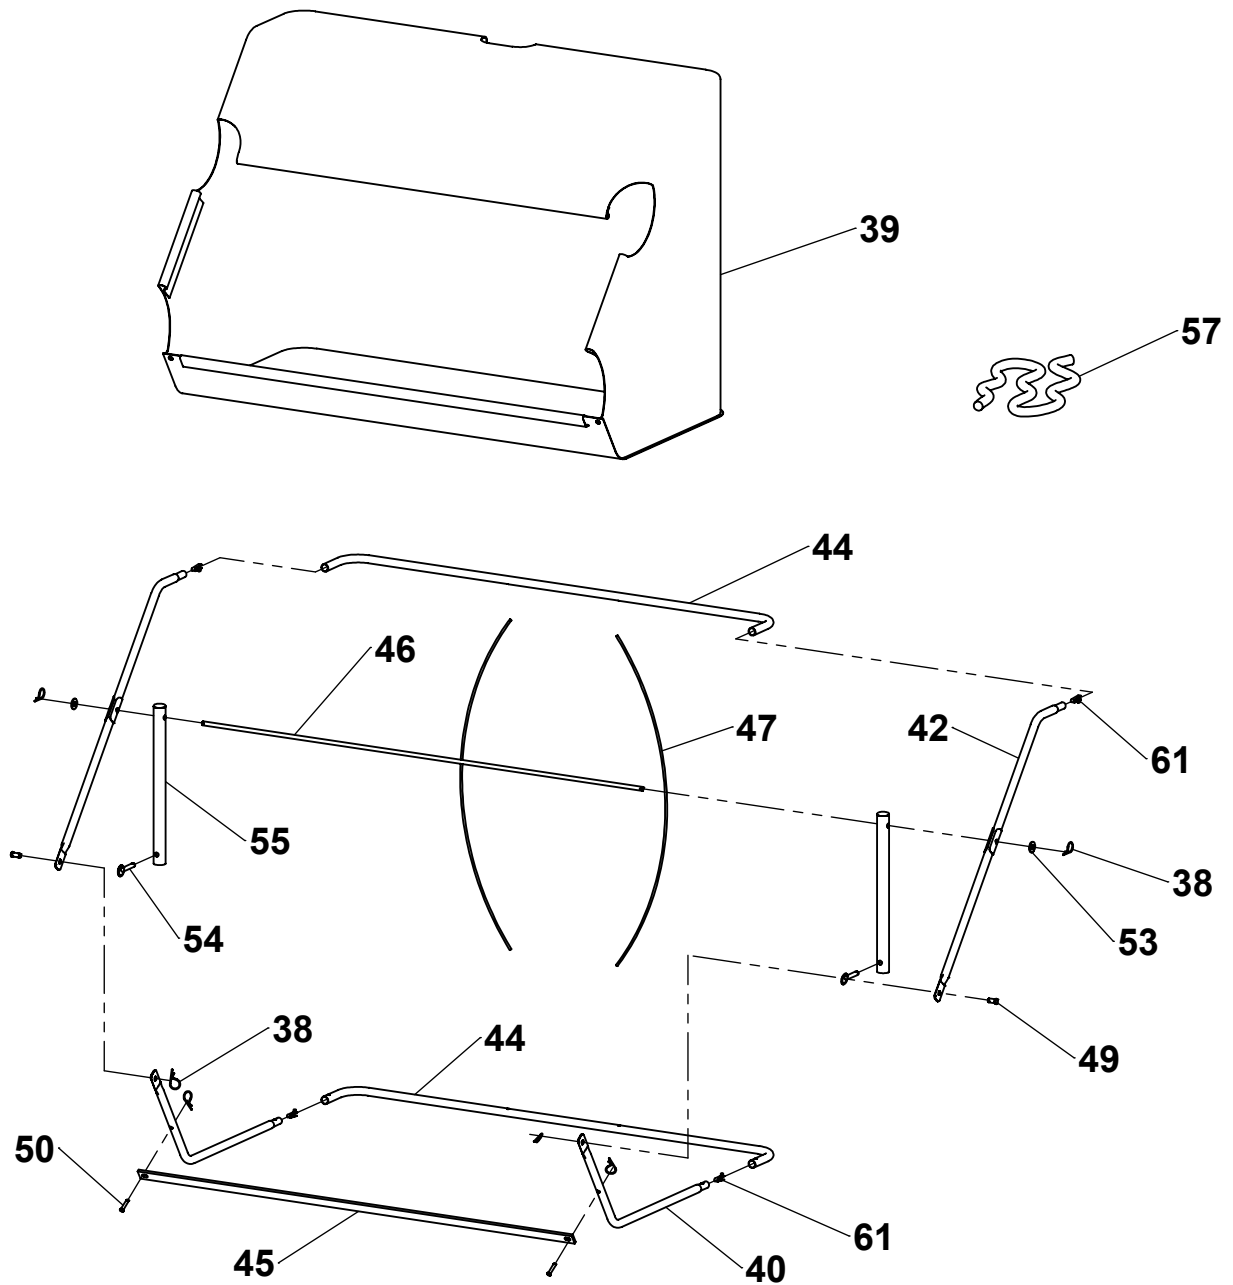

# Repair Parts

ITEM	PART NO	DESCRIPTION	QTY	ITEM	PART NO	DESCRIPTION	QTY
1	6000202	Sweeper Housing	1	21	3000721	3/4" SAE Flat Washer	2
2	307120	Height Adjustment (incl 36)	1	22	6000192	1/4-20 x 1" Hex Bolt	12
3	307181	Handle	1	23	3000716	1/4" USS Flat Washer	4
4	307113	Adjustment Lever	1	24	300065	1/4-20 Nyloc Nut	28
5	307042	Clevis Bar, Flat	2	25	307033	Hitch Tube, Long	2
6	307043	Clevis Bar, Offset	2	26	307034	Hitch Tube, Short	2
7	307011	Wheel (incl 8 & 9)	2	27	3000543	3/8-16 x 2" Hex Bolt	4
8	307212	Wheel Bushing, Inner	2	28	3000722	3/8" USS Curved Washer	10
9	307211	Wheel Bushing, Outer	2	29	310061	3/8-16 Nyloc Nut	11
10	307101	Dust Cover, Left	1	30	310051	3/8-16 x 2-3/4" Hex Bolt	2
11	307102	Dust Cover, Right	1	31	3000533	3/8-16 x 1" Hex Bolt	2
12	307241	Hub Cap	2	32	3000544	3/8-16 x 3-1/2" Hex Bolt	3
13	307123	Brush Axle	1	33	307022	Bearing Assembly	2
14	307122	Brush Bracket	6	34	3000540	1/4-20 x 5/8" Carriage Bolt	8
15	307121	Brush Clamp	12	36	307002	Wheel Axle	2
16	6000405	Brush	4	37	300081	Cotter Pin, 1/8" x 1-1/2"	2
17	307082	Hitch Pin	1	38	307083	Hairpin	2
18	3000542	1/4-20 x 1-1/2" Hex Bolt	2	59	3000539	1/4-20 x 1-1/4" Hex Bolt	8
19	307320	Pinion Assembly, Left	1	60	310073	3/8" USS Flat Washer	4
20	307319	Pinion Assembly, Right	1	62	6000222	Snap Button	2

# Repair Parts

ITEM	PART NO	DESCRIPTION	QTY	ITEM	PART NO	DESCRIPTION	QTY
38	307083	Hairpin	6	49	3000818	Clevis Pin, 3/8" x 1/2"	2
39	6000359	Hopper Bag	1	50	3000820	Clevis Pin, 1/4" x 1-1/4"	2
40	6000360	Bottom Frame Tube (incl 61)	2	53	3000720	3/8" USS Flat Washer	2
42	6000361	Top Frame Tube (incl 61)	2	54	3000823	Quick-Release Pin	2
44	6000286	Rear Frame Tube	2	55	307032	Connecting Tube	2
45	307061	Hopper Bar	1	57	307361	Dump Rope	1
46	307051	Pivot Rod	1	61	6000208	Snap Button	4
47	307052	Tension Rod	2				