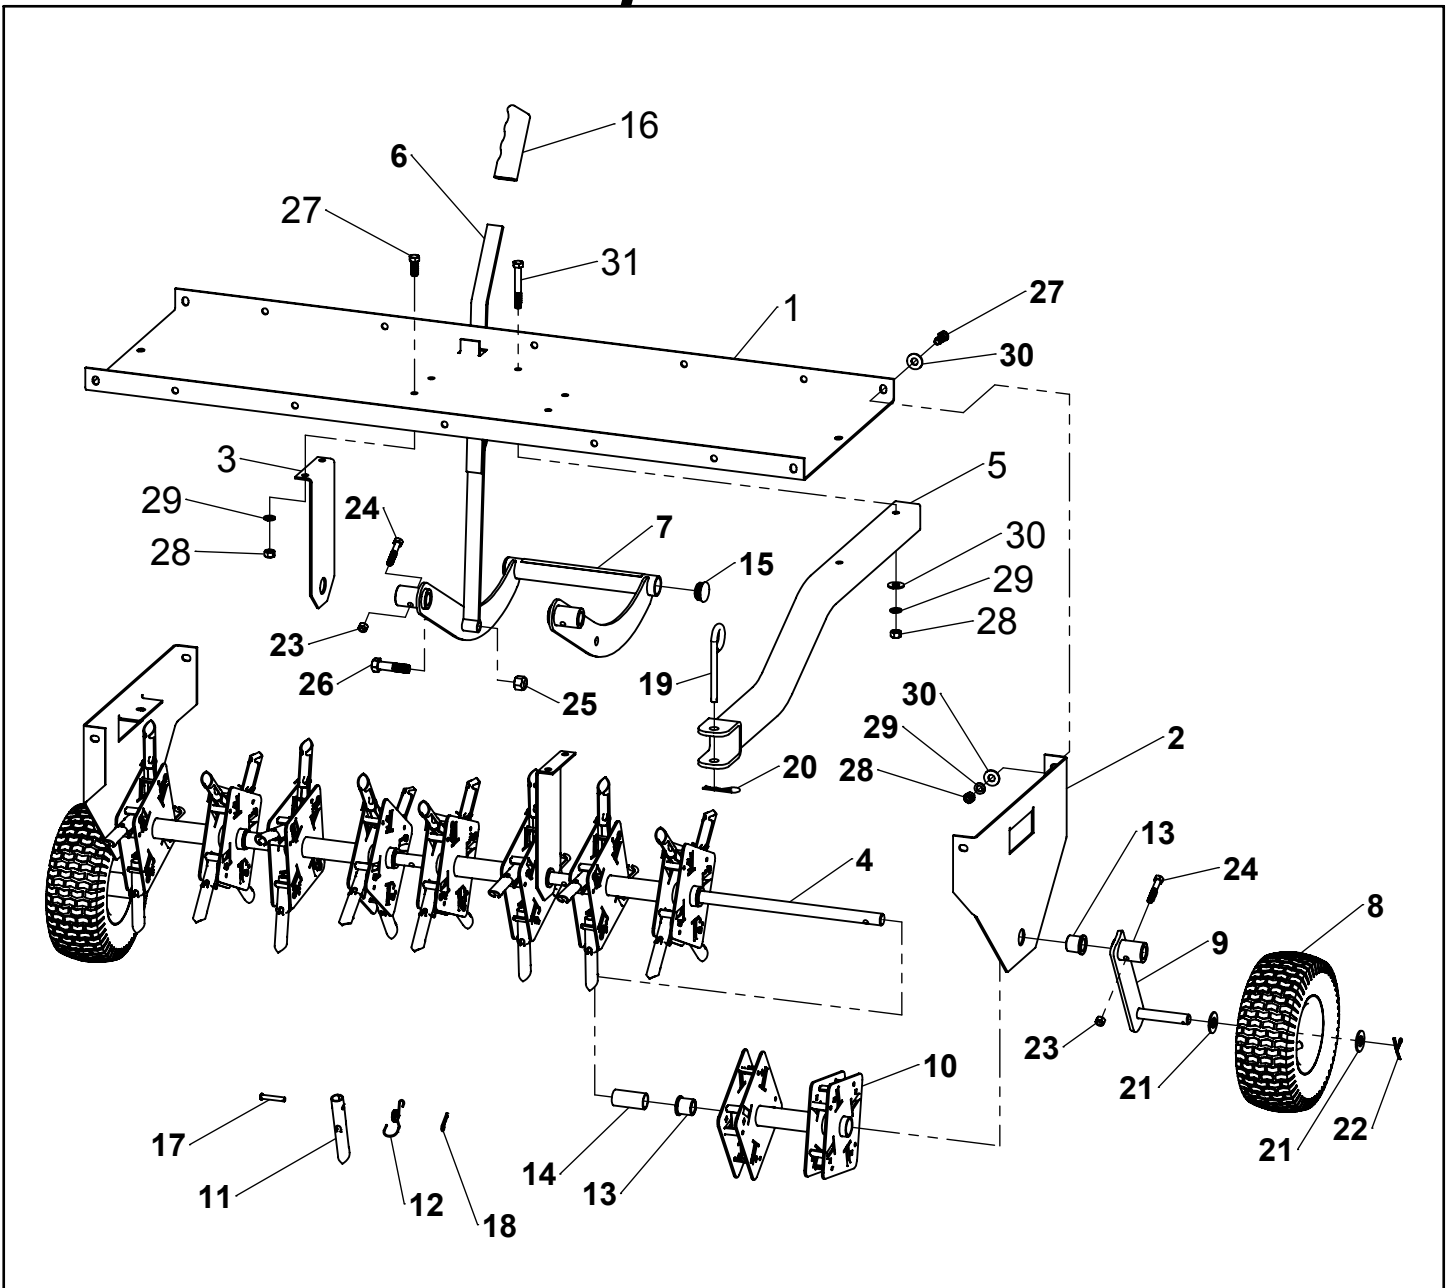

# Repair Parts

ITEM	PART NO	DESCRIPTION	QTY	ITEM	PART NO	DESCRIPTION	QTY
1	406474	Top Plate	1	17	3000811	Clevis Pin, 1/4" x 1-1/2"	40
2	406475	Side Plate	2	18	3000812	Hairpin Cotter, 1-3/16"	40
3	406476	Center Plate	2	19	300083	Hitch Pin	1
4	306003	Axle	1	20	300084	Hairpin Cotter, 2-5/16"	1
5	506072-G	Hitch	1	21	300071	5/8" SAE Flat Washer	4
6	506121-G	Locking Handle	1	22	300081	Cotter Pin, 1/8" x 1-1/2"	2
7	506122-G	Foot Lever	1	23	3000616	5/16-18 Nyloc Nut	4
8	306012	Wheel	2	24	3000535	5/16-18 x 1-3/4" Hex Bolt, GR 5	4
9	506051-G	Wheel Bracket	2	25	3000622	1/2-13 Nyloc Nut	1
10	506081	Core Plug Spool	5	26	3000536	1/2-13 x 2" Hex Bolt	1
11	406511	Core Plug Tine	40	27	3000511	3/8-16 x 1" Hex Bolt	10
12	306131	Tine Spring	40	28	300069	3/8-16 Hex Nut	12
13	300211	Bushing	10	29	300078	3/8" Split Lock Washer	12
14	3001212	Spacer	2	30	3000720	3/8" USS Flat Washer	14
15	300223	Tube Plug	2	31	3000531	3/8-16 x 2-3/4" Hex Bolt	2
16	300420	Handle Grip	1				