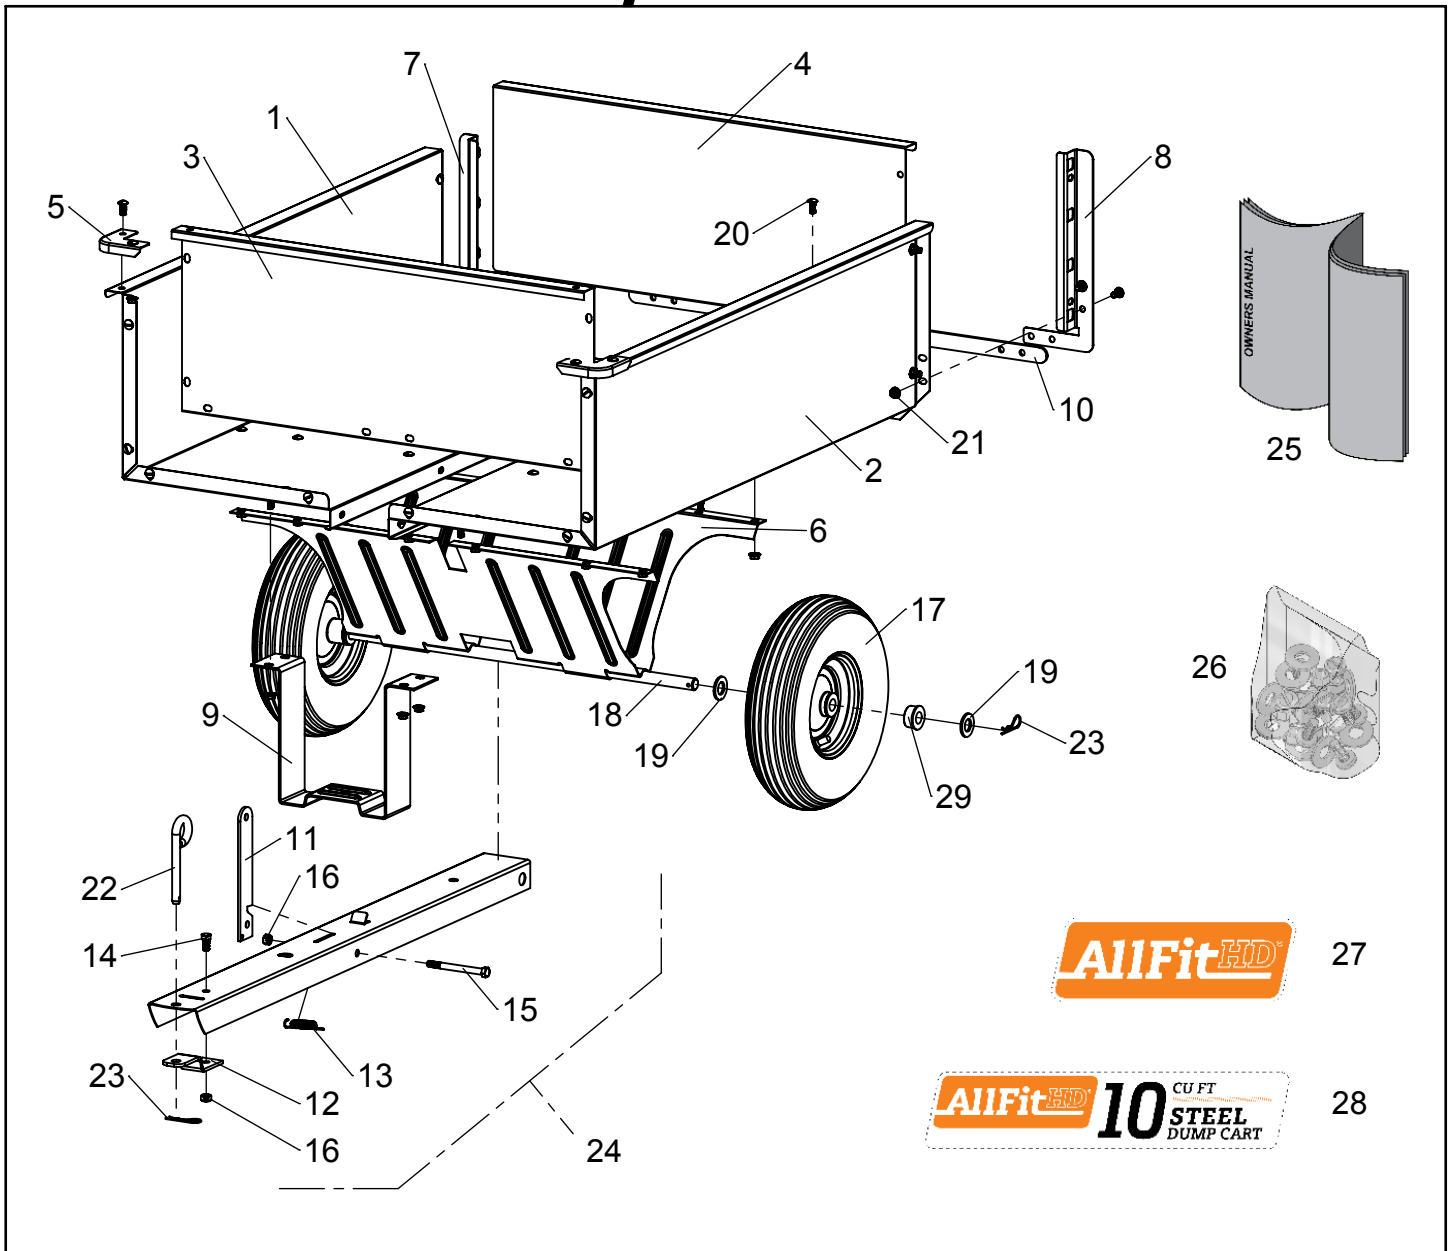

# Repair Parts

ITEM	PART NO	DESCRIPTION	QTY	ITEM	PART NO	DESCRIPTION	QTY
1	401022	BODY HALF, LEFT	1	16	300061	HEX NUT, 3/8-16 C-LOCK	2
2	401012	BODY HALF, RIGHT	1	17	6000182	WHEEL (includes bushings)	2
3	401031	GATE, FRONT	1	18	300008	AXLE	1
4	401041	TAILGATE	1	19	3000721	3/4" SAE WASHER	4
5	401051	CORNER GUARD	2	20	300054	TRUSS HD SCREW, 5/16-18 X 3/4"	46
6	6000682	UNDERCARRIAGE	1	21	6000418	5/16 - 18 SPINNER GRIP NUT	46
7	401071	RETAINER GATE, RIGHT	1	22	6000533	PIN, HITCH	1
8	401081	RETAINER GATE, LEFT	1	23	300084	HAIRPIN COTTER	3
9	401091	SUPPORT, FRONT	1	24	501011-G	DRAWBAR ASSEMBLY (incl. 11-16)	1
10	401131	BAR SUPPORT, REAR	1	25	6000711	OWNERS MANUAL	1
11	401111	LATCH POST	1	26	6000688	HARDWARE BOLT BAG	1
12	401121	BRACKET, HITCH	1	27	6000692	DECAL, ALLFIT	1
13	300131	SPRING, LATCH	1	28	6000710	DECAL, AF-600S	2
14	300052	HEX BOLT, 3/8-16 X 3/4"	1	29	6000812	KIT, 3/4" POLY BUSHINGS (set of 4)	1
15	300053	HEX BOLT, 3/8-16 X 4"	1				