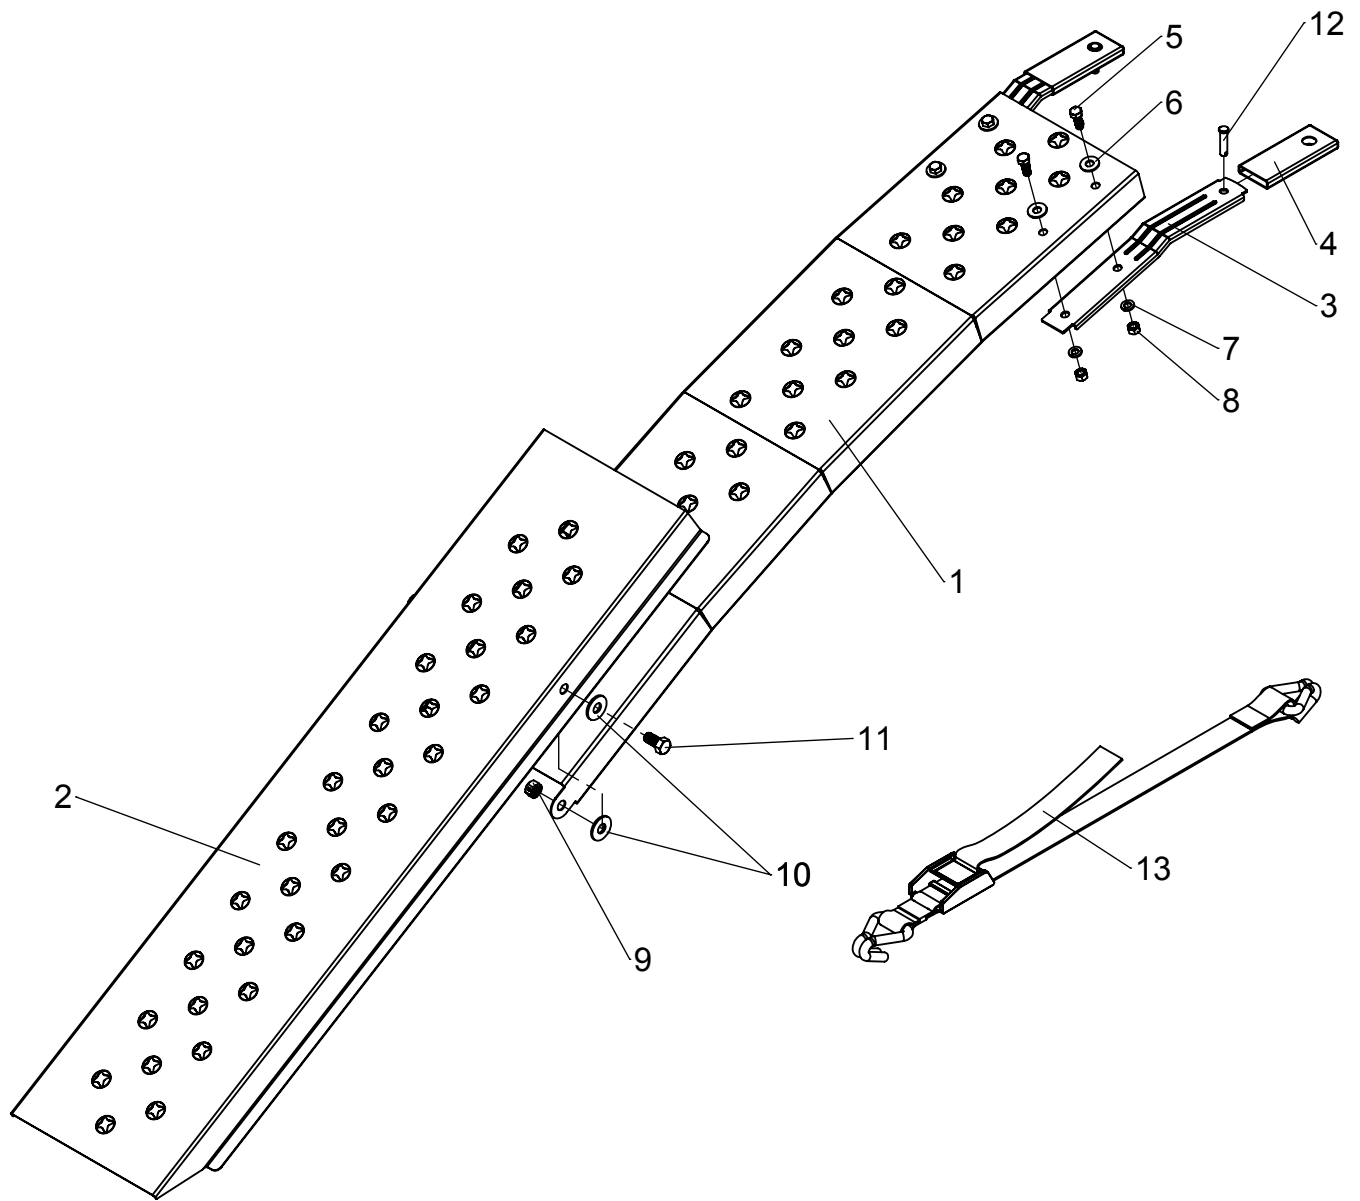

Repair Parts

ITEM	PART NO	DESCRIPTION	QTY	ITEM	PART NO	DESCRIPTION	QTY
1	403411	STEEL RAMP, TOP	1	8	300069	HEX NUT, 3/8-16	4
2	403421	STEEL RAMP, BOTTOM	1	9	300068	1/2-13 C-LOCK HEX NUT	2
3	403431	SUPPORT BAR	2	10	300075	WASHER, 1/2" USS	4
4	300261	PAD, SUPPORT BAR	2	11	3000510	1/2-13 X 1" HEX BOLT	2
5	3000511	HEX BOLT, 3/8-16 X 1"	4	12	3000819	CLEVIS PIN, 3/8" X 1-1/2"	2
6	3000720	WASHER, 3/8" USS	4	13	303171	CAM BUCKLE STRAP	1
7	300078	LOCKWASHER, 3/8"	4				