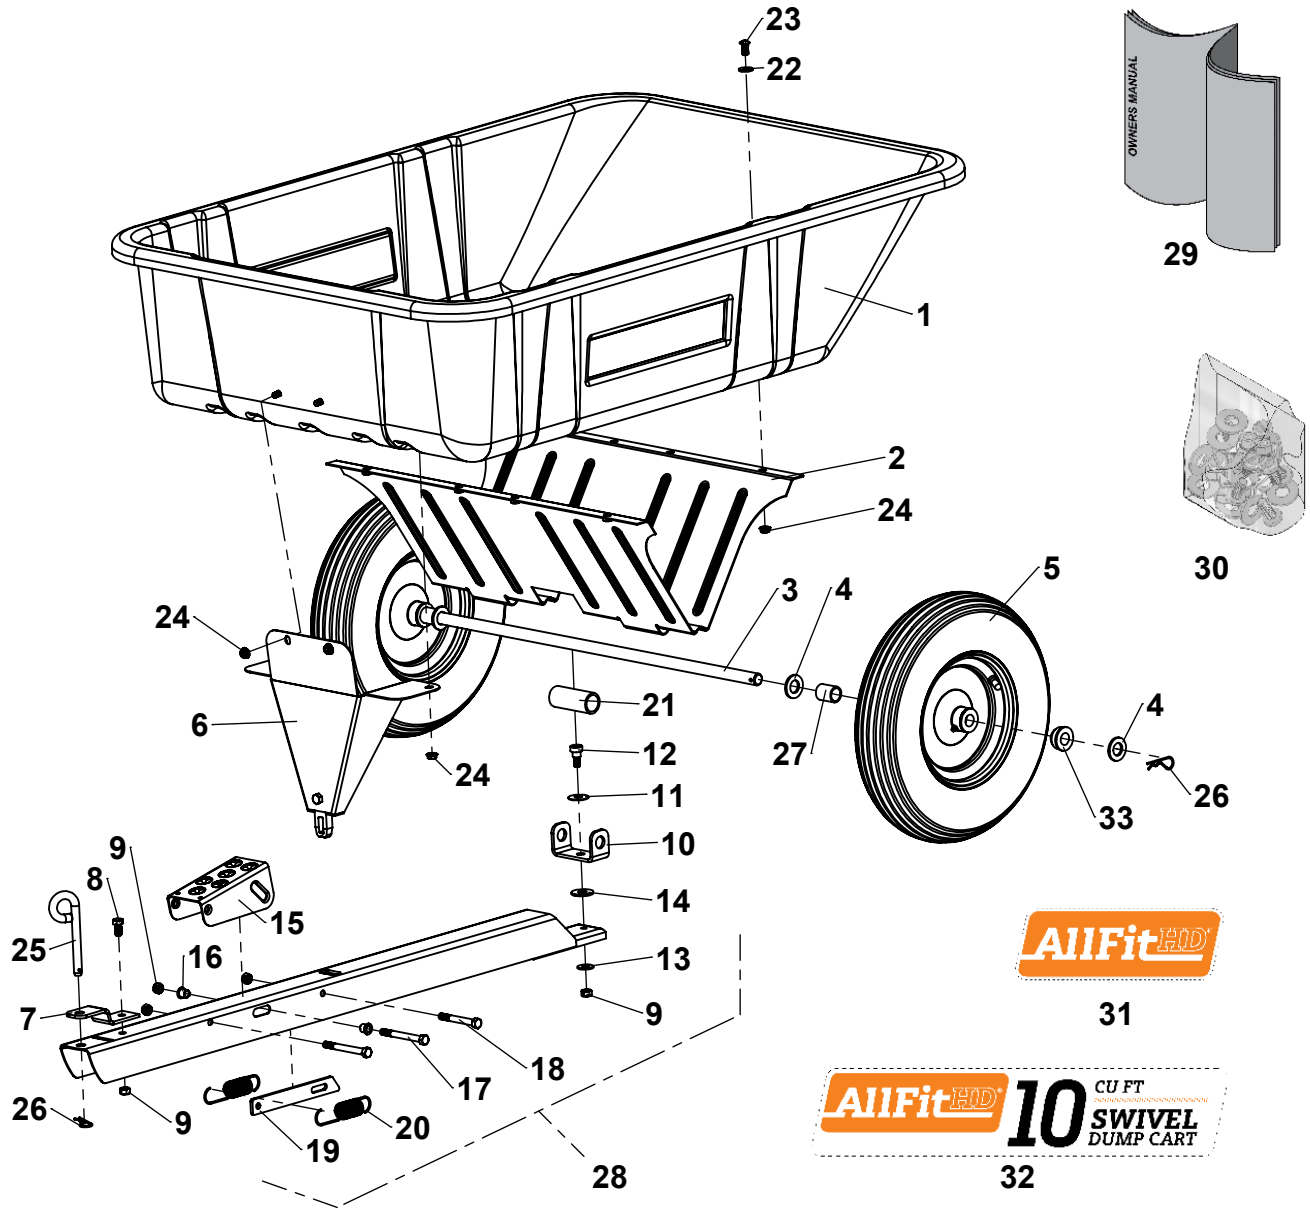

Repair Parts

ITEM	PART NO	DESCRIPTION	QTY	ITEM	PART NO	DESCRIPTION	QTY
1	6000686	BODY, POLY, 10 CU FT	1	18	300055	HEX BOLT, 3/8-16 X 3"	1
2	411061	UNDERCARRIAGE	1	19	6000309	LATCH	1
3	300001	AXLE	1	20	6000325	SPRING, LATCH	2
4	3000721	WASHER, 3/4" SAE	4	21	6000463	SPACER	1
5	300011	WHEEL	2	22	3000711	WASHER, 5/16" USS	12
6	6000668	FRONT SUPPORT	1	23	300054	SLOTTED TRUSS BOLT, 5/16-18 X 3/4"	12
7	401121	BRACKET, HITCH	1	24	6000418	SPINNER GRIP NUT, 5/16-18	12
8	300052	HEX BOLT, 3/8-16 X 3/4"	2	25	6000533	PIN, HITCH	1
9	300061	HEX NUT, 3/8-16 C-LOCK	6	26	300084	HAIRPIN COTTER	3
10	6000548	CLEVIS, SWIVEL	1	27	6000105	SPACER, 3/4"x 1.25"	2
11	6000368	WASHER, SPRING	1	28	6000665-G	DRAWBAR ASSEMBLY (incl 7-20)	1
12	6000369	SHOULDER BOLT, 1/2" X 3/8"	1	29	6000689	HARDWARE BOLT BAG	1
13	3000720	WASHER, 3/8" USS	1	30	6000715	OWNERS MANUAL	1
14	300075	WASHER, 1/2" USS	1	31	6000692	ALLFIT DECAL	1
15	6000305	FOOT PEDAL	1	32	6000714	DECAL, AF-800PS	2
16	6000324	BUSHING	2	33	6000809	KIT, 3/4" WHEEL BUSHINGS (set of 4)	1
17	6000370	HEX BOLT, 3/8-16 X 3-1/2"	2				