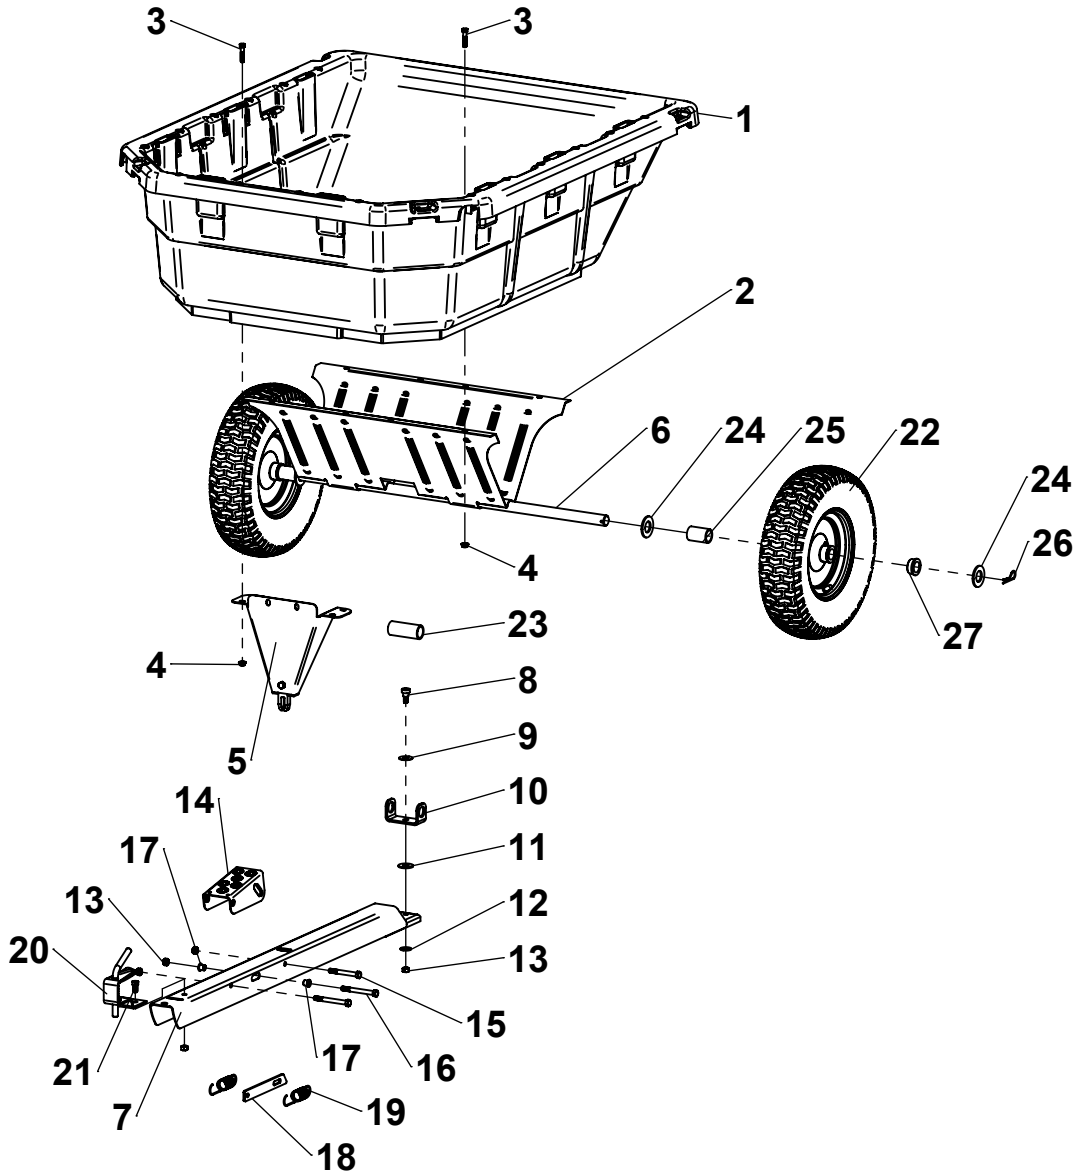

EXPLODED VIEW

ITEM	PART NO	DESCRIPTION	QTY	ITEM	PART NO	DESCRIPTION	QTY
1	311161	POLY BODY	1	15	KIT 6001663-BY	3/8-16 x 3" HEX BOLT	1
2	600404-B2	UNDERCARRIAGE	1	16		3/8-16 x 3-1/2" HEX BOLT	2
3	KIT 6004321	5/16-18 x 1-1/2" HEX BOLT	12	17		BUSHING	2
4		5/16-18 LOCK NUT	12	18		LATCH	1
5	6000310-B2	Front Support	1	19		LATCH SPRING	2
6	300002	AXLE	1	20		SPRING LOADED HITCH	1
7	KIT 6001663-BY	WELDED DRAWBAR	1	21		3/8-16 x 3/4" HEX BOLT	1
8		SHOULDER BOLT	1	22	6002415-1-C	WHEEL (BUSHINGS INC.)	2
9		SPRING WASHER	1	23	KIT 6004324	3-1/8" SPACER	1
10		SWIVEL CLEVIS	1	24		1" SAE FLAT WASHER	4
11		1/2" USS WASHER	1	25		2" SPACER	2
12		3/8" USS FLAT WASHER	1	26		HAIRPIN COTTER, 2-5/16"	2
13		3/8-16 C-LOCK NUT	5	27	KIT 6000810	REPLACEMENT BUSHINGS (SET OF 4)	-
14		FOOT PEDAL	1				