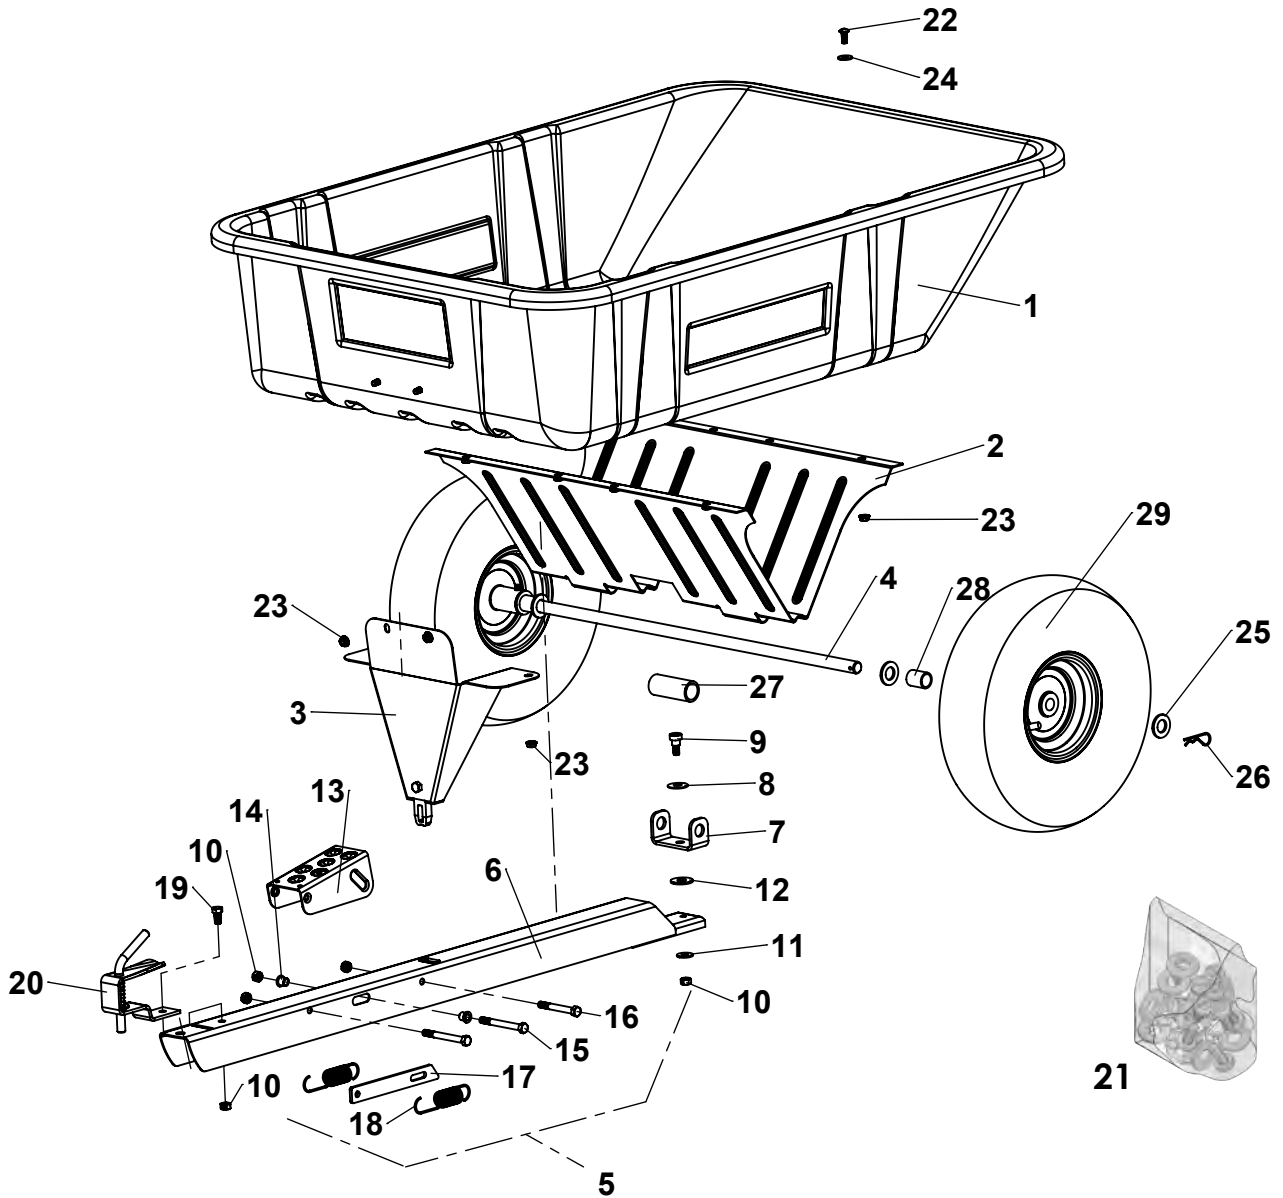

# Repair Parts

ITEM	PART NO	DESCRIPTION	QTY	ITEM	PART NO	DESCRIPTION	QTY
1	6000667	BODY, POLY, 10 CU FT	1	16	300055	HEX BOLT, 3/8-16 X 3"	1
2	411061	UNDERCARRIAGE	1	17	6000309	LATCH	1
3	6000668	FRONT SUPPORT	1	18	6000325	SPRING, LATCH	2
4	300001	AXLE	1	19	300052	HEX BOLT, 3/8-16 X 3/4"	2
5	6002535-BY	DRAWBAR ASSEMBLY (incl 10-20)	1	20	6000612	SPRING LOADED HITCH PIN	1
6	6000383	DRAWBAR, WELDED	1	21	6003362	HARDWARE, BOLT BAG	1
7	6000548	CLEVIS, SWIVEL	1	22	300054	SLOTTED TRUSS BOLT, 5/16-18 X 3/4"	12
8	6000368	WASHER, SPRING	1	23	6000418	SPINNER GRIP NUT, 5/16-18	12
9	6000369	SHOULDER BOLT, 1/2" X 3/8"	1	24	3000711	WASHER, 5/16" USS	12
10	300061	HEX NUT, 3/8-16 C-LOCK	6	25	3000721	WASHER, 3/4" SAE	4
11	3000720	WASHER, 3/8" USS	1	26	300084	HAIRPIN COTTER	2
12	300075	WASHER, 1/2" USS	1	27	6000463	SPACER, 1" X 3.125"	1
13	6000305-Y	FOOT PEDAL	1	28	6000105	SPACER, 3/4" X 1.250	2
14	6000324	BUSHING	2	29	6002415-C	WHEEL (incl bushings)	2
15	6000370	HEX BOLT, 3/8-16 X 3-1/2"	2	-	6000809	KIT, 3/4" WHEEL BUSHINGS	-