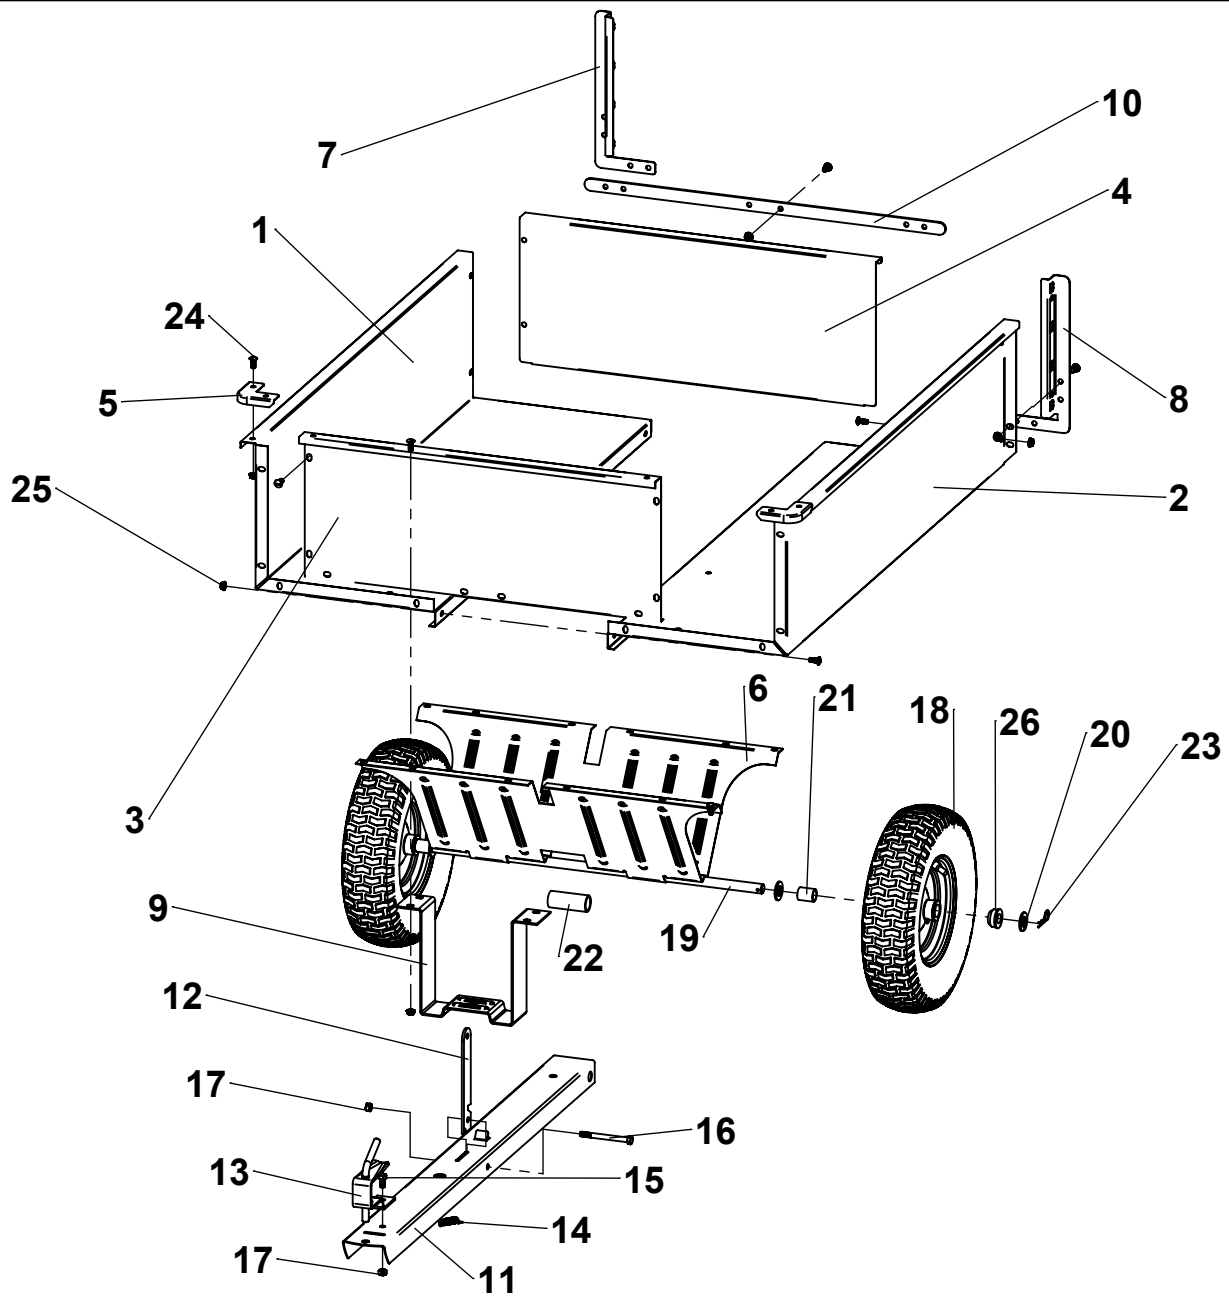

Repair Parts

ITEM	PART NO	DESCRIPTION	QTY	ITEM	PART NO	DESCRIPTION	QTY
1	401011-Y1	BODY HALF, RIGHT	1	14		SPRING, LATCH	1
2	401021-Y1	BODY HALF, LEFT	1	15	KIT	HEX BOLT, 3/8-16 X 3/4"	1
3	401031-Y1	GATE, FRONT	1	16	6004319-B2	HEX BOLT, 3/8-16 X 4"	1
4	401041-Y1	TAILGATE	1	17		LOCKNUT, 3/8-16"	2
5	401051-Y1	CORNER	2	18	6002415-C	WHEEL (BUSHINGS INCL)	2
6	401061-B2	UNDERCARRIAGE	1	19	300001	AXLE	1
7	401071-Y1	RETAINER GATE, RIGHT	1	20		3/4" SAE WASHER	4
8	401081-Y1	RETAINER GATE, LEFT	1	21	KIT	SPACER 3/4" X 1.25"	2
9	401091-B2	SUPPORT, FRONT	1	22	6004323	SPACER 1" X 3.125"	1
10	401131-Y1	BAR SUPPORT, REAR	1	23		HAIRPIN COTTER	2
11		DRAWBAR FORMED	1	24	KIT	TRUSS HD, 5/16-18X 3/4"	46
12	KIT	LATCH POST	1	25	6004322	5/16-18 SPINNER NUT	46
13	6004319-B2	SPRING LOADED, HITCH	1	26	KIT	REPLACEMENT BUSHINGS (SET OF 4)	-
					6000809		