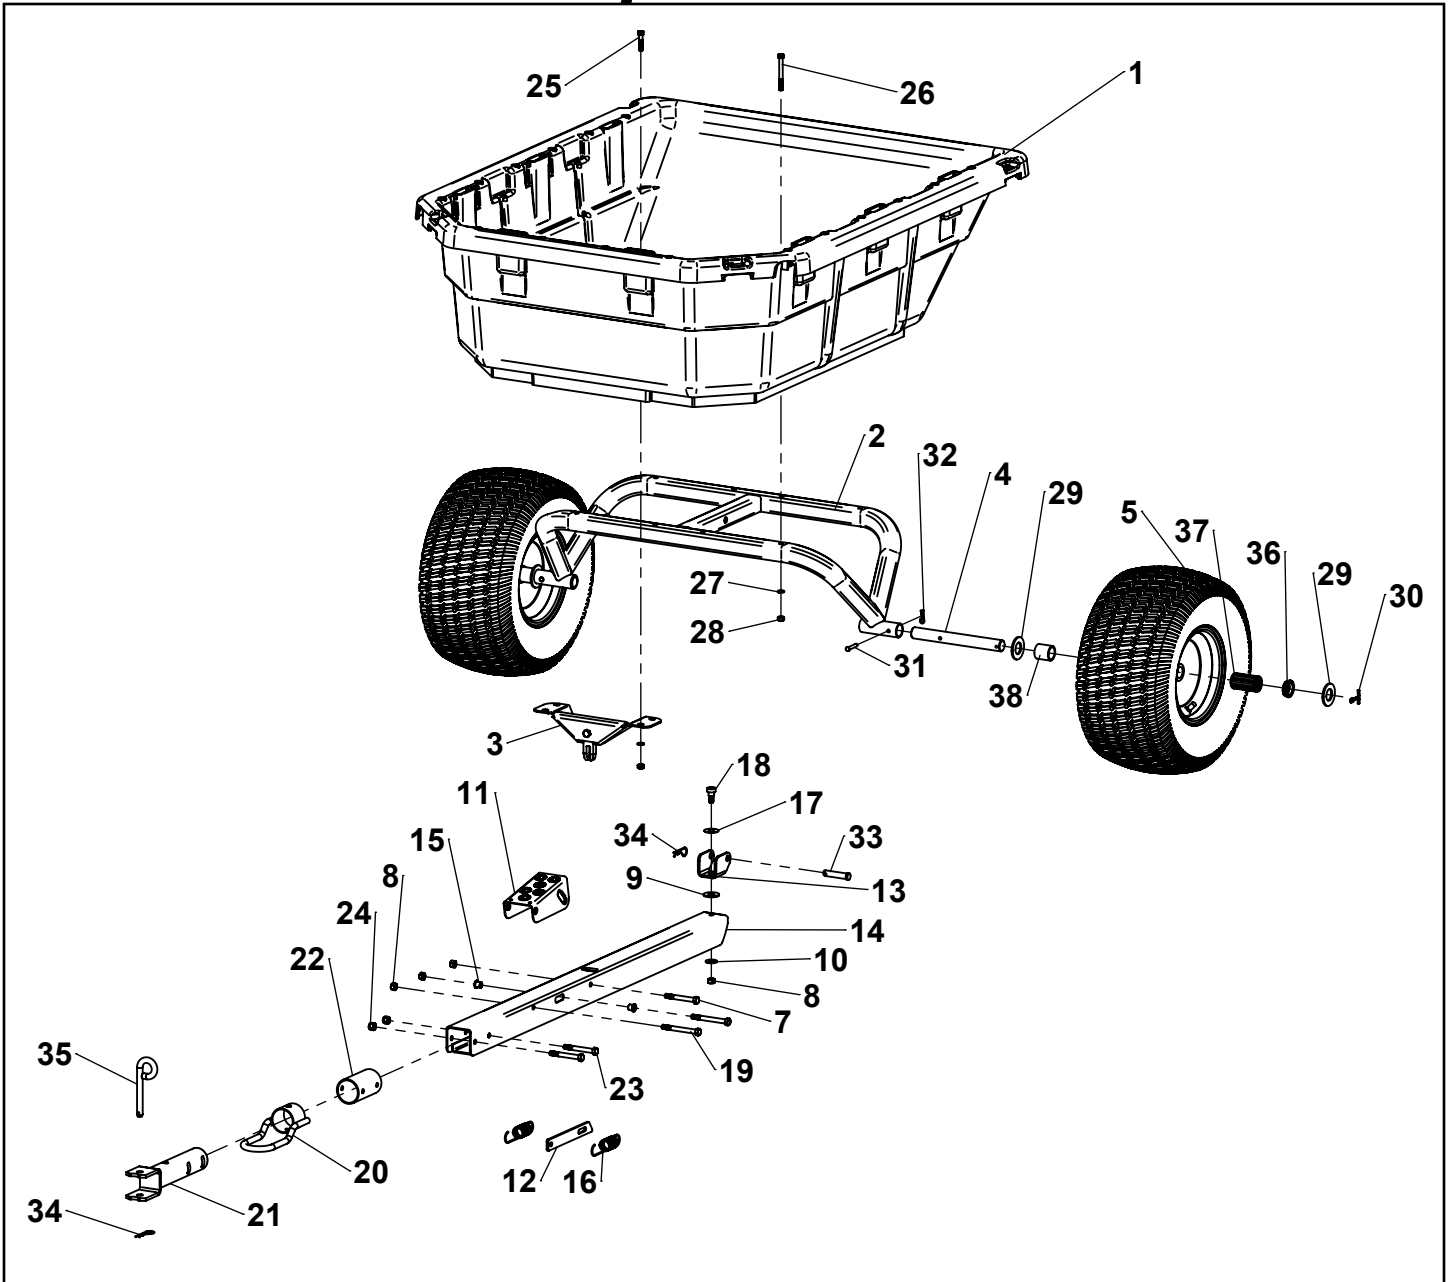

# Repair Parts

ITEM	PART NO	DESCRIPTION	QTY	ITEM	PART NO	DESCRIPTION	QTY
1	311161	POLY BODY	1	21	6000534-B2	HYBRID HITCH	1
2	6000320-B2	UNDERCARRIAGE	1	22	6000379-B2	HITCH BUSHING	1
3	6000311-B2	FRONT SUPPORT ASSEMBLY	1	23		3/8"-16 X 3" HEX BOLT	2
4	6000523	STUB AXLE	2	24		NYLOCK NUT, 3/8"-16	2
5	6000727-C	WHEEL (BEARING/BUSHINGS INC.)	2	25		5/16"-18 X 1-1/2" HEX BOLT	4
7		3/8"-16 X 3" HEX BOLT	1	26		5/16"-18 X 3" HEX BOLT	8
8		NYLOCK NUT, 3/8"-16	4	27		5/16" SPLIT LOCKWASHER	12
9		WASHER, 1/2" FLAT	1	28		HEX NUT, 5/16"-18	12
10		WASHER, 3/8" FLAT	1	29		WASHER, 1" SAE	4
11		FOOT PEDAL	1	30		COTTER PIN, 3/16" X 1-1/2"	2
12		LATCH	1	31		CLEVIS PIN, 1/4" X 1-1/2"	2
13		CLEVIS, SWIVEL	1	32		HAIRPIN COTTER, 1-3/16"	2
14		DRAWBAR, WELDED	1	33		CLEVIS PIN, 1/2" X 2"	1
15		3/8" FLANGED BUSHING	2	34		HAIRPIN COTTER, 2-5/16"	2
16		SPRING, LATCH	2	35		HITCH PIN	1
17		SPRING WASHER, 1/2"	1	36		1" RETAINER BUSHING	4
18		SHOULDER BOLT, 1/2"	1	37		1" ROLLER BEARING	2
19		3/8"-16 X 3-1/2" HEX BOLT	2	38		SPACER, 1" ID X 1.375" LONG	2
20	6000536-B2	KEEPER WELDMENT	1				