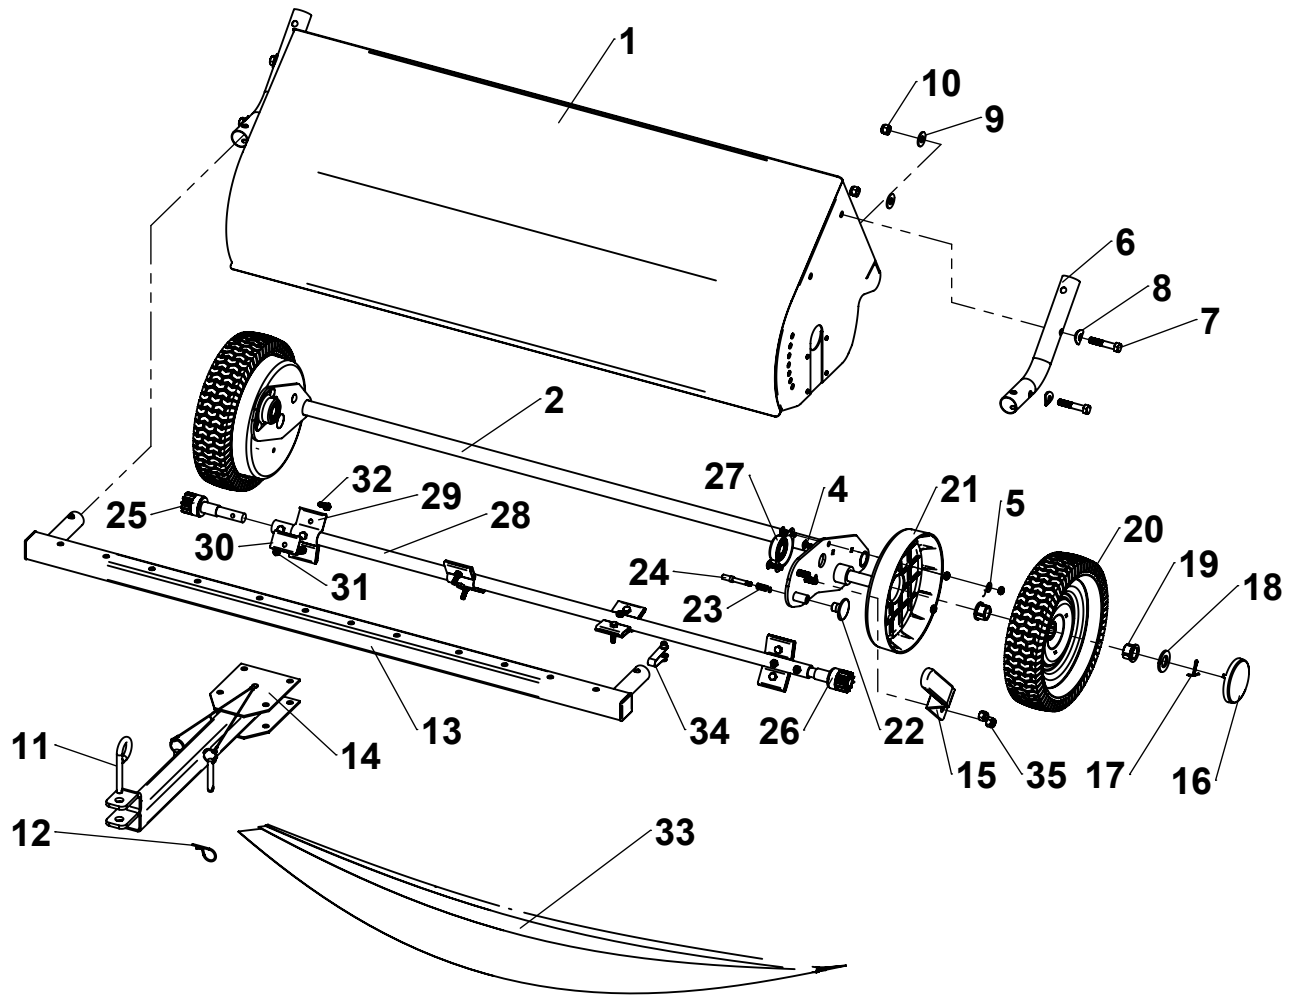

Repair Parts

ITEM	PART NO	DESCRIPTION	QTY.	ITEM	PART NO	DESCRIPTION	QTY.
1	6004352-Y1	SWEEPER HOUSING	1	19	6000540	WHEEL BUSHING	4
2		WHEEL WELDMENT	1	20	307011	WHEEL(BUSHING INCLUDED)	2
4	6000733-ZC	1/4" -20 X 1" CARRIAGE BOLT	8	21	6000539	DUST COVER	2
5	3000716-ZC	WASHER, 1/4" SAE	4	22	6004023	PLUNGER KNOB	1
6	307034-B2	HITCH MOUNT TUBE	2	23	6004022	PLUNGER SPRING	1
7	KIT 6004344	3/8"-16 X 2" HEX BOLT	4	24	6004020-ZC	PLUNGER PIN	1
8		CURVED WASHER, 3/8" USS	4	25	KIT 6000828	PINION ASSEMBLY, RIGHT	1
9		WASHER, 3/8" USS	4	26		PINION ASSEMBLY, LEFT	1
10		NYLOCK NUT, 3/8-16 UNC	4	27	6002313-B2	BEARING ASSEMBLY	2
11		3" HITCH PIN	1	28	6002313-B2	SPIRAL BRUSH TUBE	1
12		HAIRPIN	1	29	307122-ZC	STEEL BRACKET	4
13	6004208-B2	HITCH CROSS TUBE ASSEMBLY	1	30	307121-ZC	STEEL CLAMP	8
14	6003965-B2	HITCH ASSEMBLY	1	31	300065-ZC	1/4" -20 LOCK NUT	22
15	6003957-B2	HEIGHT ADJ. HANDLE	1	32	3000539-ZC	1/4" -20 X 1-1/4" BOLT	14
16	307241	WHEEL CAP	2	33	6002314	46" SPIRAL BRUSH	2
17	300081-ZC	COTTER PIN, 1/8" X 1-1/2"	2	34	6000222-ZC	SNAP BUTTON	2
18	3000721-ZC	WASHER, 3/4" SAE	2	35	3000618-ZB	NYLOCK NUT, 3/8-16 UNC	2

Repair Parts

ITEM	PART NO.	DESCRIPTION	QTY	ITEM	PART NO.	DESCRIPTION	QTY
37	307032-B2	CONNECTING TUBE	2	45	KIT 6004344	CLEVIS PIN, 3/8" X 1/2"	2
38	6004247	HOPPER BAG	1	46		CLEVIS PIN, 1/4" X 1-1/4"	2
39	KIT 6004287-B2	BOTTOM FRAME TUBE	2	47		3/8" USS FLAT WASHER	2
40		TOP FRAME TUBE	2	48		QUICK-RELEASE PIN	2
41		CENTER FRAME TUBE	2	49		HAIRPIN	6
42		TENSION TUBE ASSEMBLY	1	50	307361	DUMP ROPE	1
43	6002318-B2	HOPPER PIVOT ROD	1	51	6000208-ZC	SNAP BUTTON	4
44	6002316-B2	HOPPER STOP BAR	1	52	6003894	DUMP HANDLE	1