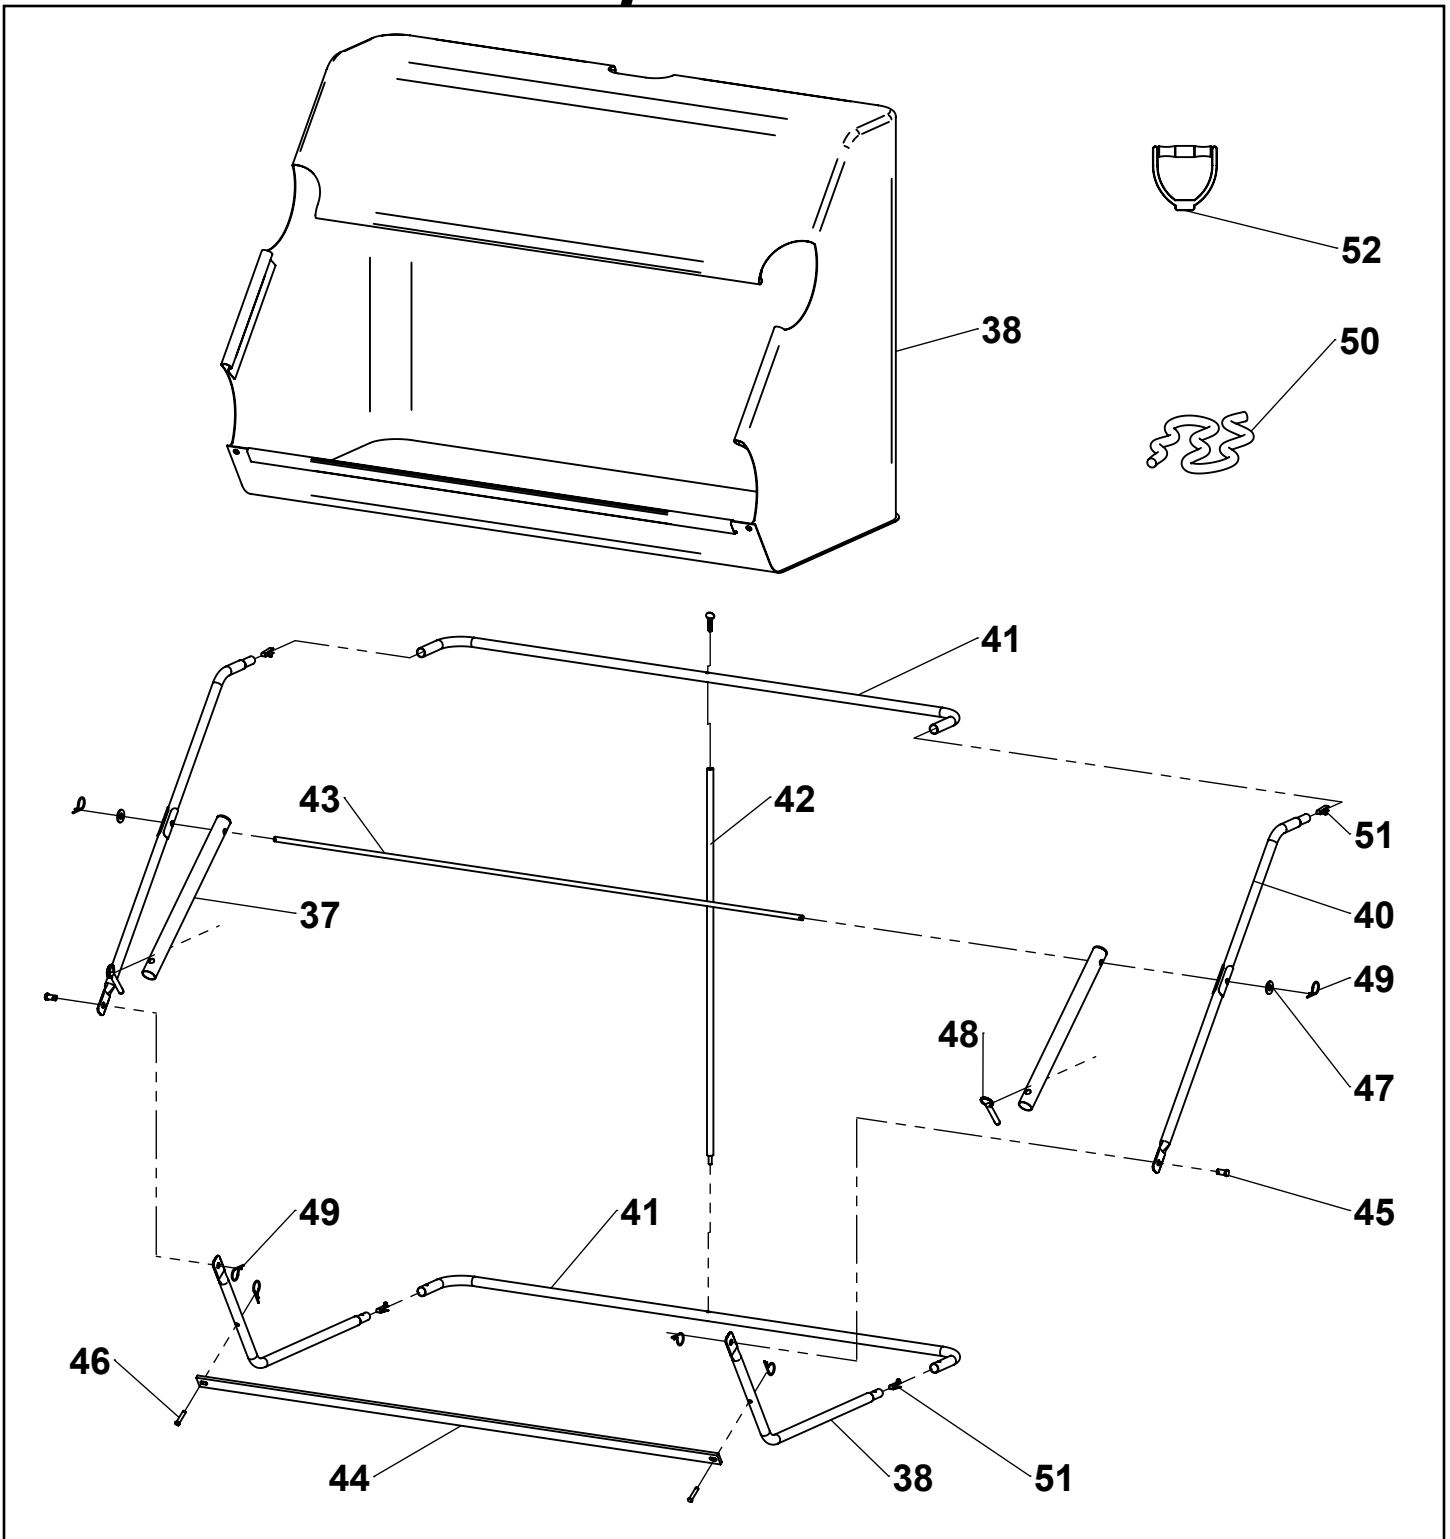

Repair Parts

ITEM	PART NO	DESCRIPTION	QTY.	ITEM	PART NO	DESCRIPTION	QTY.
1	6004352-Y1	SWEEPER HOUSING	1	19	6000540	WHEEL BUSHING	4
2		WHEEL WELDMENT	1	20	307011	WHEEL(BUSHING INCLUDED)	2
4	6000733-ZC	1/4" -20 X 1" CARRIAGE BOLT	8	21	6000539	DUST COVER	2
5	3000716-ZC	WASHER, 1/4" SAE	4	22	6004023	PLUNGER KNOB	1
6	307034-B2	HITCH MOUNT TUBE	2	23	6004022	PLUNGER SPRING	1
7	KIT 6004344	3/8"-16 X 2" HEX BOLT	4	24	6004020-ZC	PLUNGER PIN	1
8		CURVED WASHER, 3/8" USS	4	25	KIT 6000828	PINION ASSEMBLY, RIGHT	1
9		WASHER, 3/8" USS	4	26		PINION ASSEMBLY, LEFT	1
10		NYLOCK NUT, 3/8-16 UNC	4	27	6002313-B2	BEARING ASSEMBLY	2
11		3" HITCH PIN	1	28	6002313-B2	SPIRAL BRUSH TUBE	1
12		HAIRPIN	1	29	307122-ZC	STEEL BRACKET	4
13	6004208-B2	HITCH CROSS TUBE ASSEMBLY	1	30	307121-ZC	STEEL CLAMP	8
14	6003965-B2	HITCH ASSEMBLY	1	31	300065-ZC	1/4" -20 LOCK NUT	22
15	6003957-B2	HEIGHT ADJ. HANDLE	1	32	3000539-ZC	1/4" -20 X 1-1/4" BOLT	14
16	307241	WHEEL CAP	2	33	6002314	46" SPIRAL BRUSH	2
17	300081-ZC	COTTER PIN, 1/8" X 1-1/2"	2	34	6000222-ZC	SNAP BUTTON	2
18	3000721-ZC	WASHER, 3/4" SAE	2	35	3000618-ZB	NYLOCK NUT, 3/8-16 UNC	2

Repair Parts

ITEM	PART NO.	DESCRIPTION	QTY	ITEM	PART NO.	DESCRIPTION	QTY
37	307032-B2	CONNECTING TUBE	2	45	KIT 6004344	CLEVIS PIN, 3/8" X 1/2"	2
38	6004247	HOPPER BAG	1	46		CLEVIS PIN, 1/4" X 1-1/4"	2
39	KIT 6004287-B2	BOTTOM FRAME TUBE	2	47		3/8" USS FLAT WASHER	2
40		TOP FRAME TUBE	2	48		QUICK-RELEASE PIN	2
41		CENTER FRAME TUBE	2	49		HAIRPIN	6
42		TENSION TUBE ASSEMBLY	1	50	307361	DUMP ROPE	1
43	6002318-B2	HOPPER PIVOT ROD	1	51	6000208-ZC	SNAP BUTTON	4
44	6002316-B2	HOPPER STOP BAR	1	52	6003894	DUMP HANDLE	1