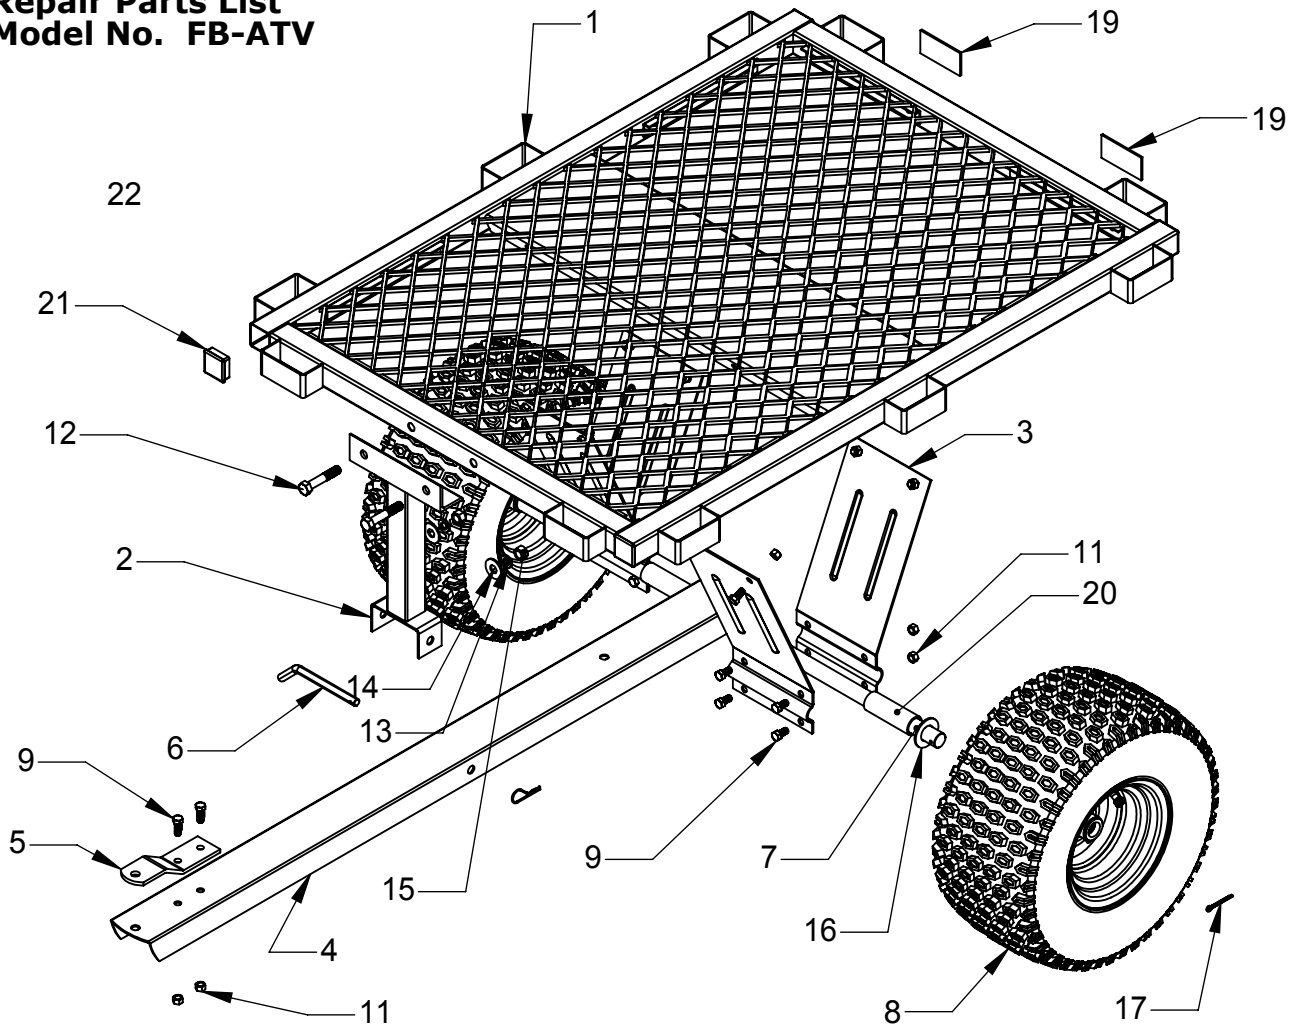

Repair Parts List
Model No. FB-ATV

CAUTION:
 READ AND FOLLOW
 ALL SAFETY
 INSTRUCTIONS
 BEFORE USING
 THIS EQUIPMENT.

FB-ATV
 FLATBED ATV DUMP CART

ASSEMBLY MANUAL AND PARTS LIST

REF. NO.	PART NO.	QTY.	DESCRIPTION	REF. NO.	PART NO.	QTY.	DESCRIPTION
1	524001	1	BED ASSEMBLY	14	300075	2	1/2" FLAT WASHER USS
2	524021	1	FRONT SUPPORT	15	3000613	2	1/2" HEX NUT
3	424271	4	AXLE HOLDER PLATE	16	300073	4	1" AXLE WASHER USS
4	424101	1	HITCH	17	300087	2	COTTER PIN 3/16" X 1-1/2"
5	424121	1	HITCH BRACKET	18	300084	1	HAIR PIN COTTER
6	424671	1	FRONT SUPPORT PIN	19	300151	2	REFLECTOR SATELITE 2015
7	300003	1	AXLE 1" DIA.	20	3001210	4	PVC SPACER 3-13/16"
8	3000199	2	ATV TIRE	21	300222	4	1-3/4" SQUARE PLUG
9	300052	18	3/8" X 3/4" HEX BOLT	22	323042	1	ASSEMBLY MANUAL
11	300061	18	3/8" LOCK NUT	23	323031	1	BOLT BAG
12	3000524	2	1/2" X 2-3/4" HEX BOLT				
13	3000714	2	1/2" LOCK WASHER				