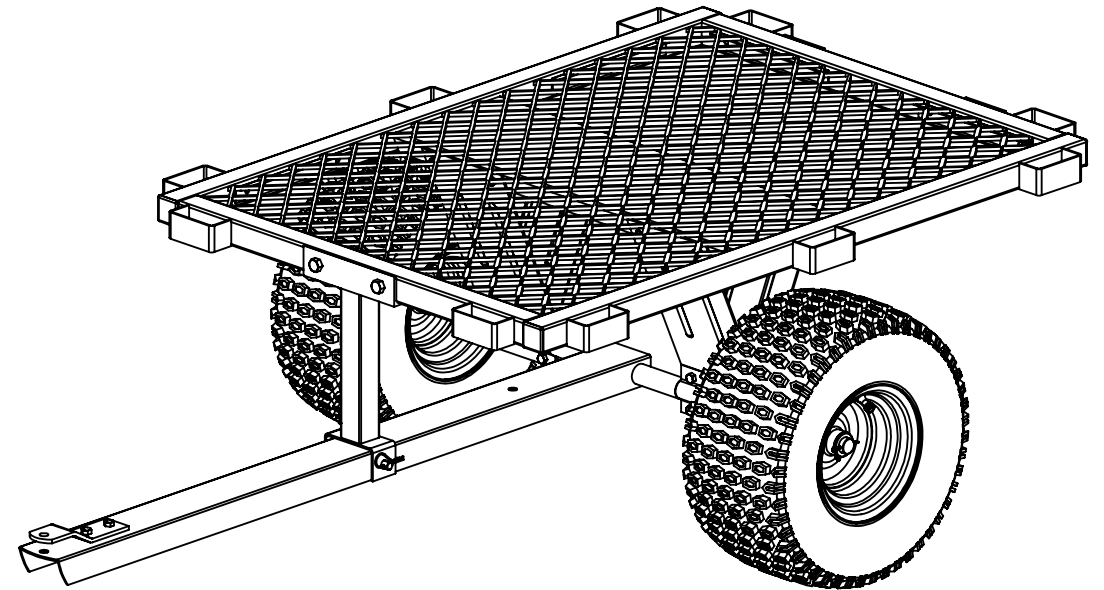

Repair Parts List
Model No. FB-ATV

CAUTION:
 READ AND FOLLOW
 ALL SAFETY
 INSTRUCTIONS
 BEFORE USING
 THIS EQUIPMENT.

FB-ATV
 FLATBED ATV DUMP CART

ASSEMBLY MANUAL AND PARTS LIST

REF. NO.	PART NO.	QTY.	DESCRIPTION	REF. NO.	PART NO.	QTY.	DESCRIPTION
1	524001	1	BED ASSEMBLY	14	300075	2	1/2" FLAT WASHER USS
2	524021	1	FRONT SUPPORT	15	3000613	2	1/2" HEX NUT
3	424271	4	AXLE HOLDER PLATE	16	300073	4	1" AXLE WASHER USS
4	424101	1	HITCH	17	300087	2	COTTER PIN 3/16" X 1-1/2"
5	424121	1	HITCH BRACKET	18	300084	1	HAIR PIN COTTER
6	424671	1	FRONT SUPPORT PIN	19	300151	2	REFLECTOR SATELITE 2015
7	300003	1	AXLE 1" DIA.	20	3001210	4	PVC SPACER 3-13/16"
8	3000199	2	ATV TIRE	21	300222	4	1-3/4" SQUARE PLUG
9	300052	18	3/8" X 3/4" HEX BOLT	22	323042	1	ASSEMBLY MANUAL
11	300061	18	3/8" LOCK NUT	23	323031	1	BOLT BAG
12	3000524	2	1/2" X 2-3/4" HEX BOLT				
13	3000714	2	1/2" LOCK WASHER				