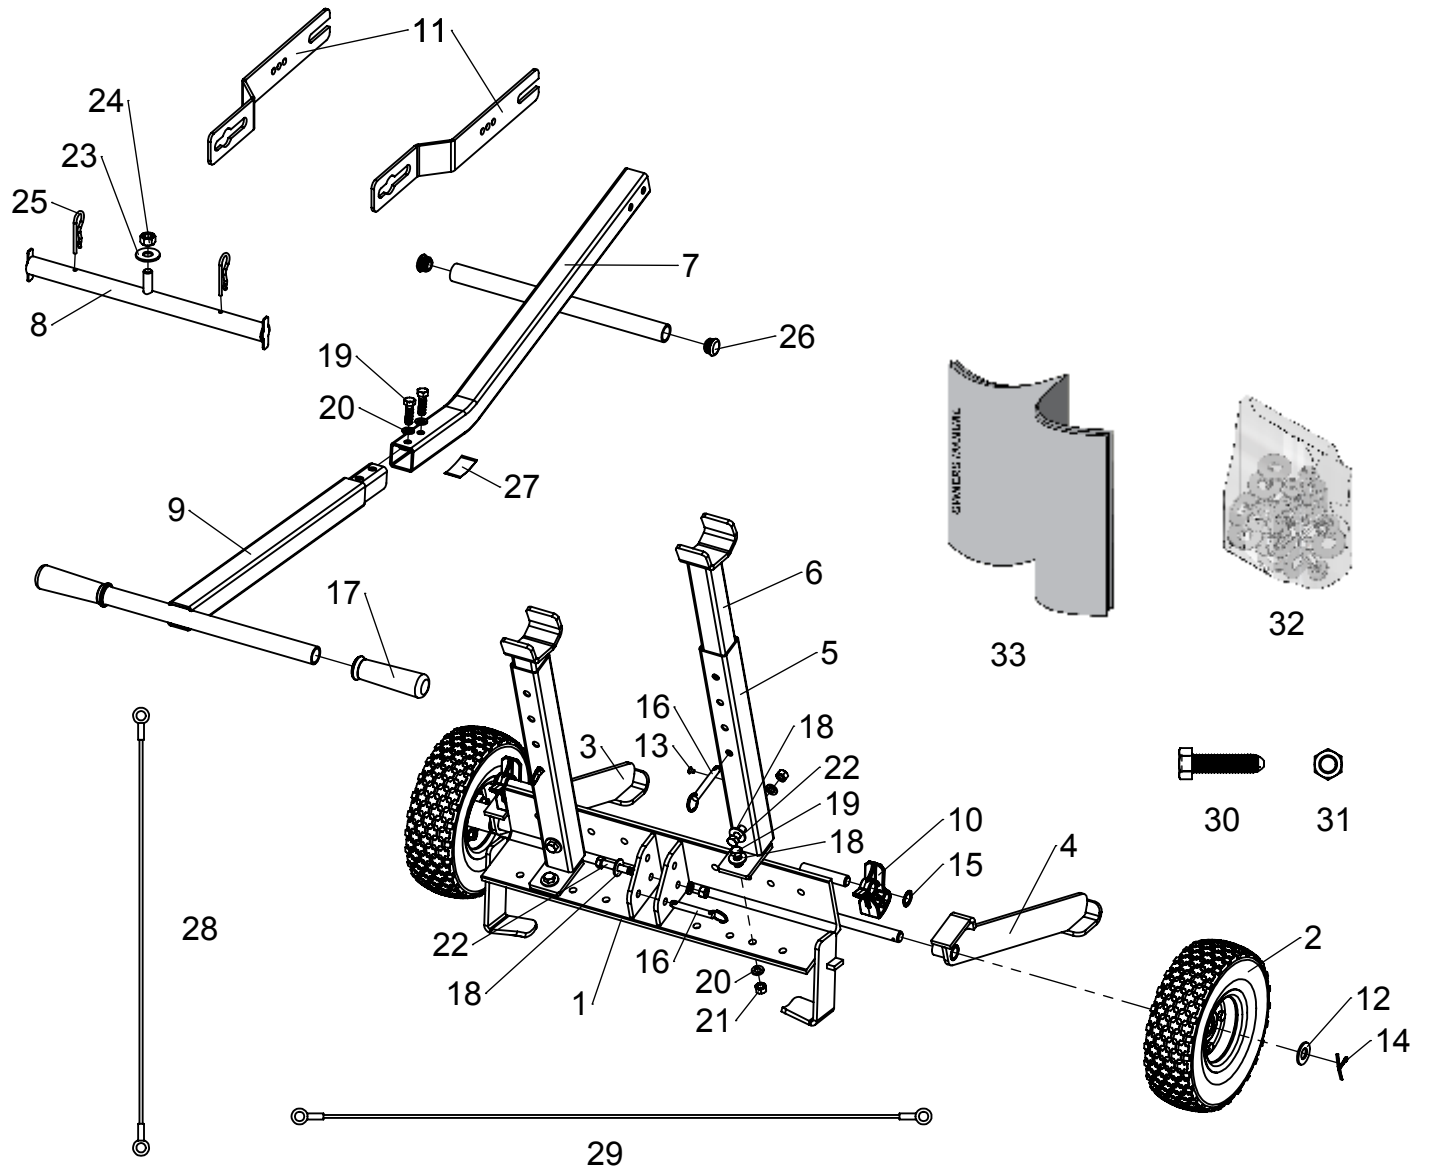

Repair Parts

ITEM	PART NO	DESCRIPTION	QTY	ITEM	PART NO	DESCRIPTION	QTY
1	6002747	Frame	1	18	310073	3/8" USS Flat Washer	7
2	310011	Wheel, 10" x 5/8"	2	19	310055	3/8"-16 x 1-1/4" Hex Bolt GR5	8
3	6002749	Stabilizer, left	1	20	310072	3/8" Split Lock Washer	7
4	6002750	Stabilizer, right	1	21	310062	3/8"-16 Hex Nut	5
5	6002751	Receiver Tube	2	22	310051	3/8"-16 x 2-3/4" Hex Bolt GR5	3
6	6002752	Lift Tube	2	23	310074	1/2" USS Flat Washer	1
7	6002753	Handle, Bottom	1	24	310063	1/2"-13 Hex Nut	1
8	6002754	Bar, Lifting	1	25	300082	Hairpin Cotter, 148 Wire, 3-5/16"	2
9	6002755	Handle, Top	1	26	310221	Plug, 1" Tube	2
10	6002756	Latch, Safety	2	27	31026	Pad, Scruff	1
11	6002757	Bracket, Tractor	2	28	310272	Lanyard, 9"	3
12	310071	Washer, 5/8" SAE	2	29	310273	Lanyard, 13"	2
13	310222	Pop Rivet, 3/16 x 1/4" Grip	7	30	310054	3/8-16 x 1-1/2" Self-thread bolt	2
14	300081	Cotter Pin 1/8" x 1-1/2"	2	31	310061	3/8" Nyloc Hex Nut	4
15	310341	Retaining Ring, 5/8"	2	32	310038	Hardware Bag	1
16	310081	Pin, Quick-Release	3	33	6002413	Assembly Manual	1
17	310181	Grip, Handle	2				