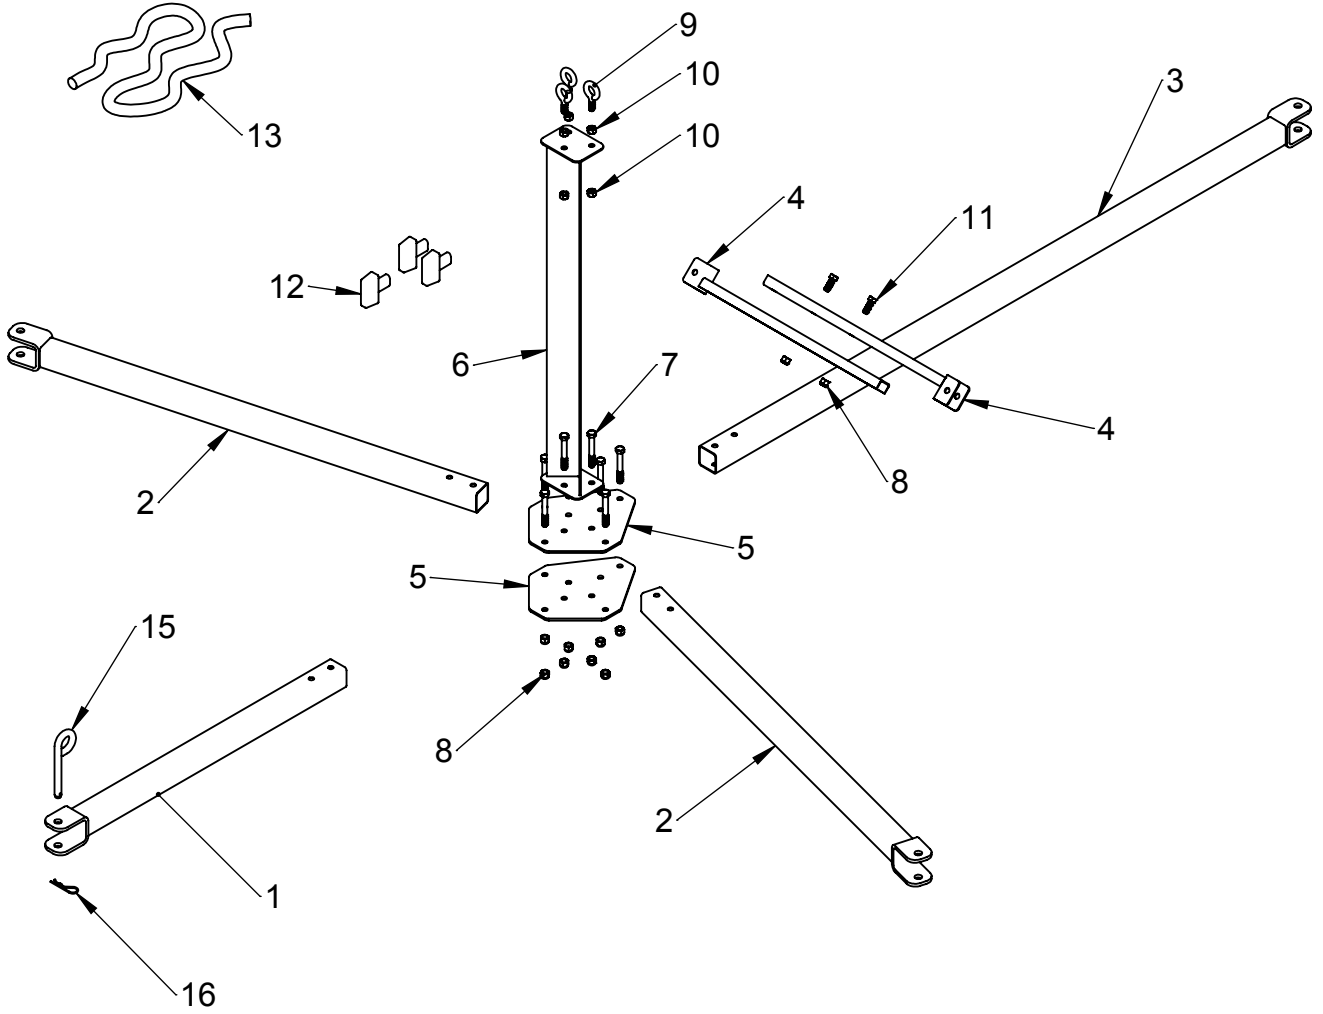

Repair Parts

ITEM	PART NO	DESCRIPTION	QTY	ITEM	PART NO	DESCRIPTION	QTY
1	6000848	HITCH, SHORT	1	9	6001605	EYEBOLT, 3/8"	3
2	6000847	HITCH	2	10	300069	HEX NUT, 3/8"	6
3	6000849	HITCH, LONG	1	11	3000511	HEX BOLT, 3/8" X 1"	2
4	6000850	ARM, SLIDE	2	12	6001606	UNIVERSAL PULL HANDLE	3
5	6000842	PLATE, CONNECTOR	2	13	6001608	ROPE, 16'	1
6	6000851	COLUMN, WELDED	1	14	6001607	INSTRUCTION MANUAL	1
7	3000531	HEX BOLT, 3/8" X 2-3/4"	8	15	6000533	HITCH PIN	1
8	3000618	HEX NUT, 3/8" NYLOCK	10	16	300084	HAIR PIN COTTER	1
				17	6001610	HARDWARE BAG	1