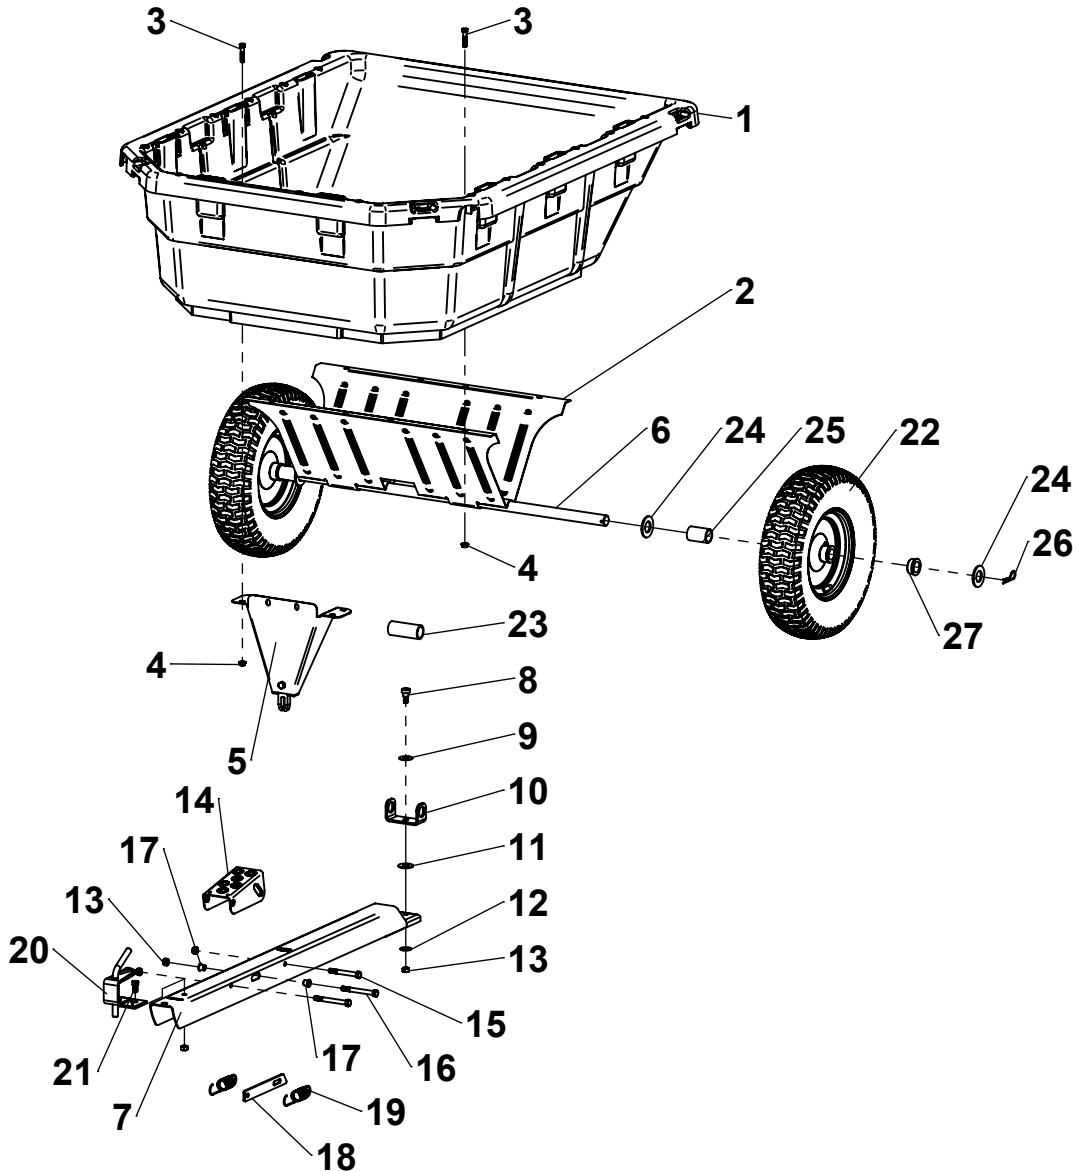

EXPLODED VIEW

ITEM	PART NO	DESCRIPTION	QTY	ITEM	PART NO	DESCRIPTION	QTY
1	311161	POLY BODY	1	15	KIT 6001663-BR	3/8-16 x 3" HEX BOLT	1
2	600404-B2	UNDERCARRIAGE	1	16		3/8-16 x 3-1/2" HEX BOLT	2
3	KIT 6004321	5/16-18 x 1-1/2" HEX BOLT	12	17		BUSHING	2
4		5/16-18 LOCK NUT	12	18		LATCH	1
5	6000310-B2	Front Support	1	19		LATCH SPRING	2
6	300002	AXLE	1	20		SPRING LOADED HITCH	1
7	KIT 6001663-BR	WELDED DRAWBAR	1	21		3/8-16 x 3/4" HEX BOLT	1
8		SHOULDER BOLT	1	22	6002415-1-C	WHEEL (BUSHINGS INC.)	2
9		SPRING WASHER	1	23	KIT 6004324	3-1/8" SPACER	1
10		SWIVEL CLEVIS	1	24		1" SAE FLAT WASHER	4
11		1/2" USS WASHER	1	25		2" SPACER	2
12		3/8" USS FLAT WASHER	1	26		HAIRPIN COTTER, 2-5/16"	2
13		3/8-16 C-LOCK NUT	5	27	KIT 6000810	REPLACEMENT BUSHINGS (SET OF 4)	-
14		FOOT PEDAL	1				