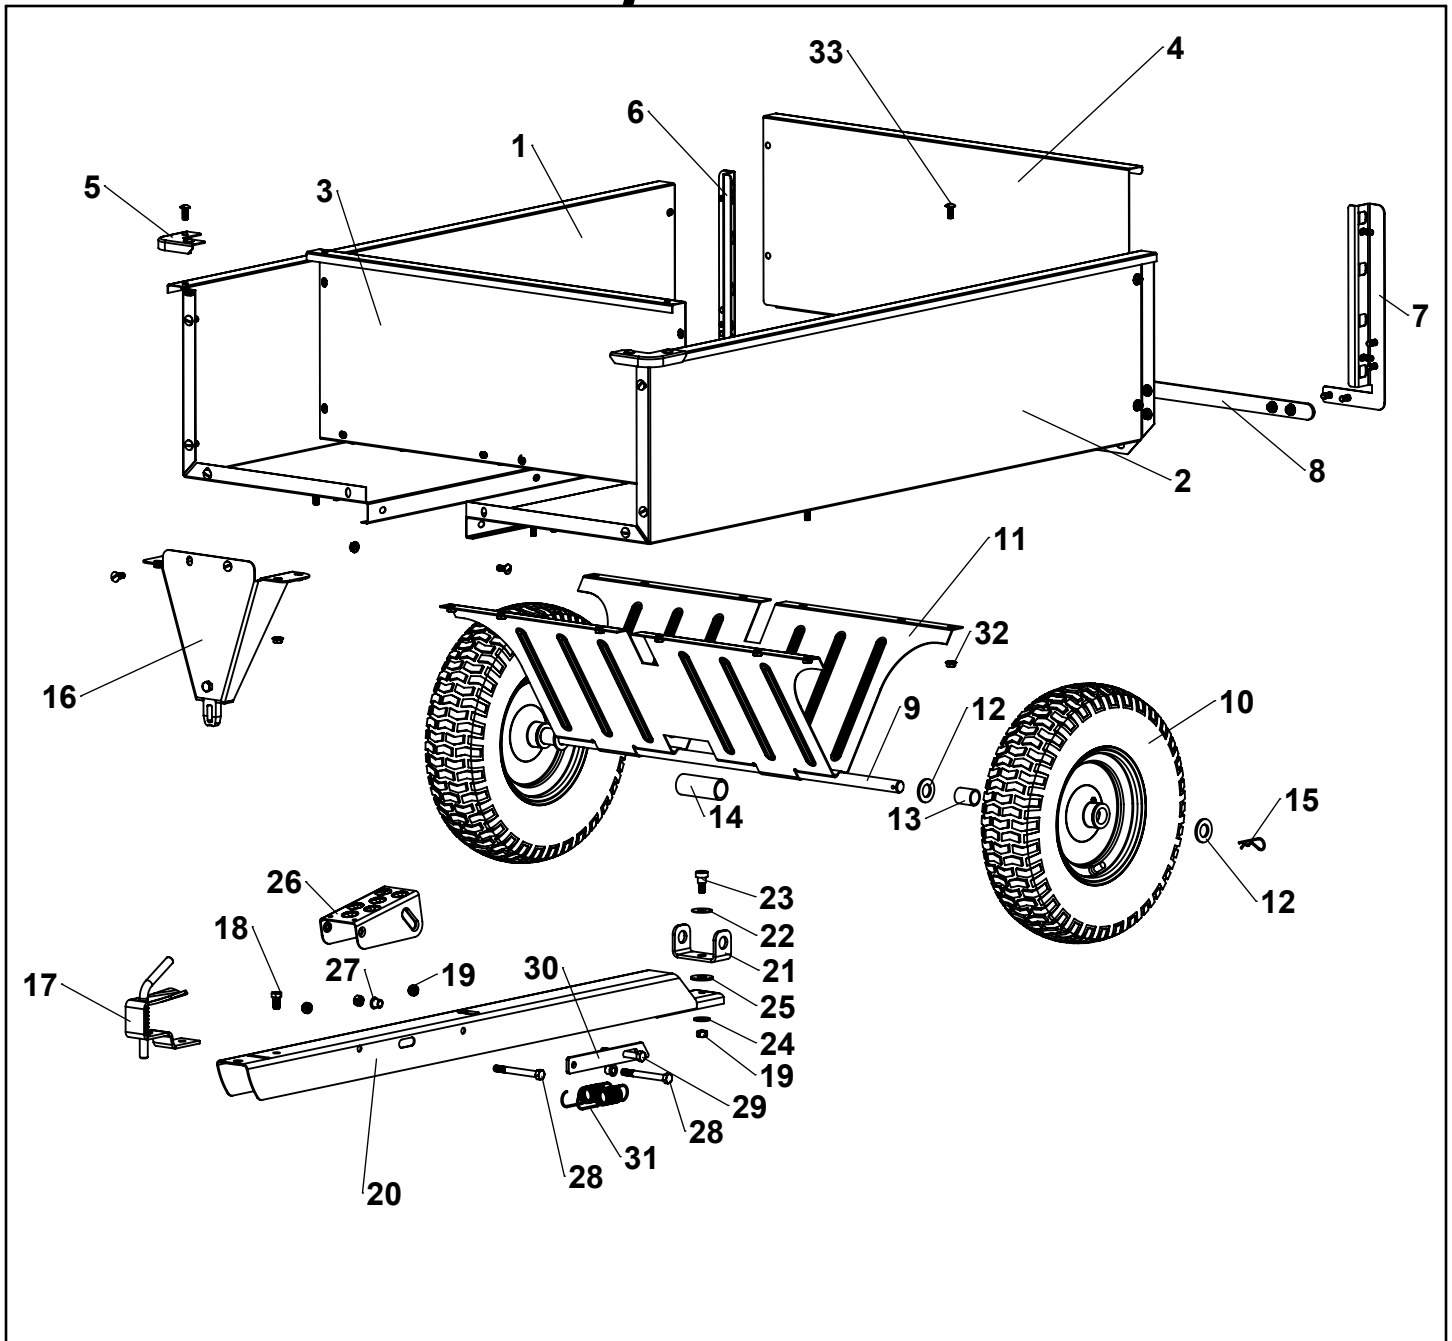

# Repair Parts

ITEM	PART NO	DESCRIPTION	QTY	ITEM	PART NO	DESCRIPTION	QTY
1	401011-R2	BODY HALF, RIGHT	1	17		SPRING LOADED HITCH BRACKET	1
2	401021-R2	BODY HALF, LEFT	1	18		HEX BOLT, 3/8-16 X 3/4"	2
3	401031-R2	GATE, FRONT	1	19		HEX NUT, 3/8-16 C-LOCK	6
4	401041-R2	TAILGATE	1	20		DRAWBAR, WELDED	1
5	401051-R2	CORNER	2	21		CLEVIS, SWIVEL	1
6	401071-R2	RETAINER GATE, RIGHT	1	22		WASHER, SPRING	1
7	401081-R2	RETAINER GATE, LEFT	1	23		SHOULDER BOLT, 1/2" X 3/8"	1
8	401131-R2	BAR SUPPORT, REAR	1	24		WASHER, 3/8" USS	1
9	300001	AXLE	1	25		WASHER, 1/2" USS	1
10	6002415	WHEEL	2	26		FOOT PEDAL	1
11	401061-B2	UNDERCARRIAGE	1	27		BEARING	2
12	3000721-ZB	WASHER, 3/4" SAE	4	28		HEX BOLT, 3/8-16 X 3-1/2"	2
13	6000105	SPACER, SHORT	2	29		HEX BOLT, 3/8-16 X 3"	1
14	6000463	SPACER, LONG	1	30		LATCH	1
15	300084	HAIRPIN COTTER, 0.093" X 2-5/16"	2	31		SPRING, LATCH	2
16	6000310-B2	FRONT SUPPORT	1	32		SPINNER GRIP NUT, 5/16-18	46
				33		SLOTTED BOLT, 5/16-18 X 3/4"	46