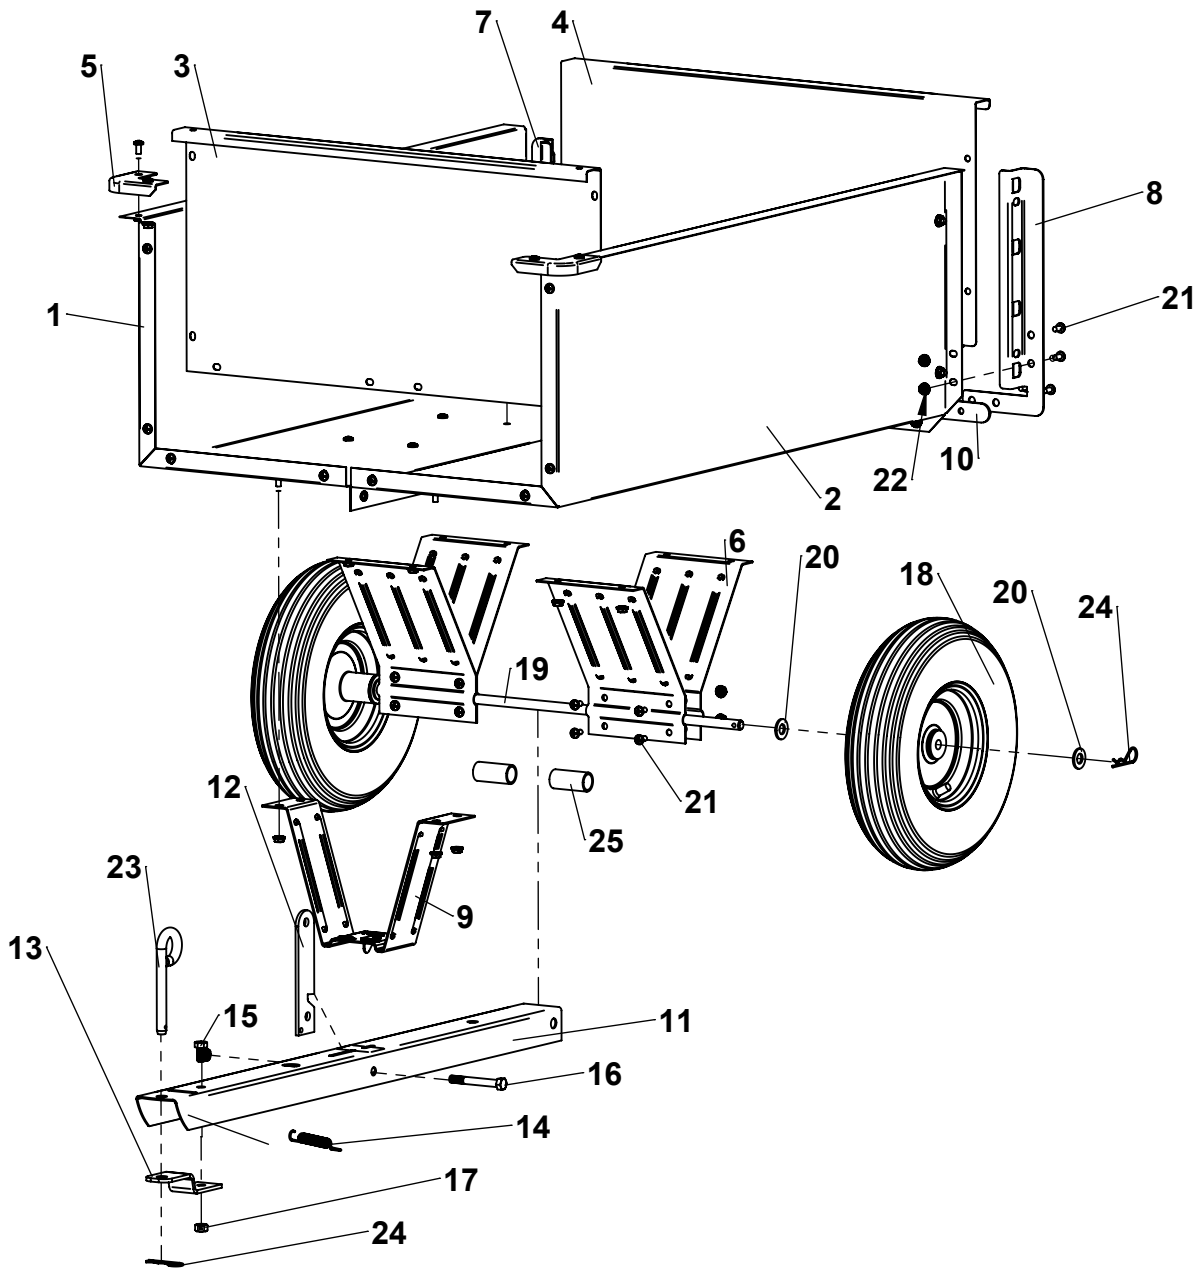

Repair Parts

ITEM	PART NO	DESCRIPTION	QTY	ITEM	PART NO	DESCRIPTION	QTY
1	6000949-R2	BODY HALF,RIGHT	1	14		SPRING, LATCH	1
2	6000948-R2	BODY HALF,LEFT	1	15	KIT 6000956-BR	HEX BOLT,3/8-16 X 3/4"	1
3	6000951-R2	GATE,FRONT	1	16		HEX BOLT, 3/8-16 X 3"	1
4	6000952-R2	TAILGATE	1	17		HEX NUT, 3/8-16 C-LOCK	2
5	401051-R2	CORNER	2	18	6002416	WHEEL	2
6	6000946-B2	UNDERCARRIAGE	4	19	6000955	AXLE	1
7	401071-R2	RETAINER GATE,RIGHT	1	20	KIT 6000957	1/2" SAE WASHER	4
8	401081-R2	RETAINER GATE,LEFT	1	21		PAN HEAD, 1/4-20X1/2"	50
9	6000950-B2	SUPPORT,FRONT	1	22		FLANGE NUT, 1/4-20	50
10	6000954-R2	BAR SUPPORT,REAR	1	23		PIN,HITCH	1
11	KIT 6000956-BR	DRAWBAR, FORMED		24		HAIRPIN COTTER	3
12		LATCH POST	1	25	HDPE SPACER	2	
13		BRACKET, HITCH	1				