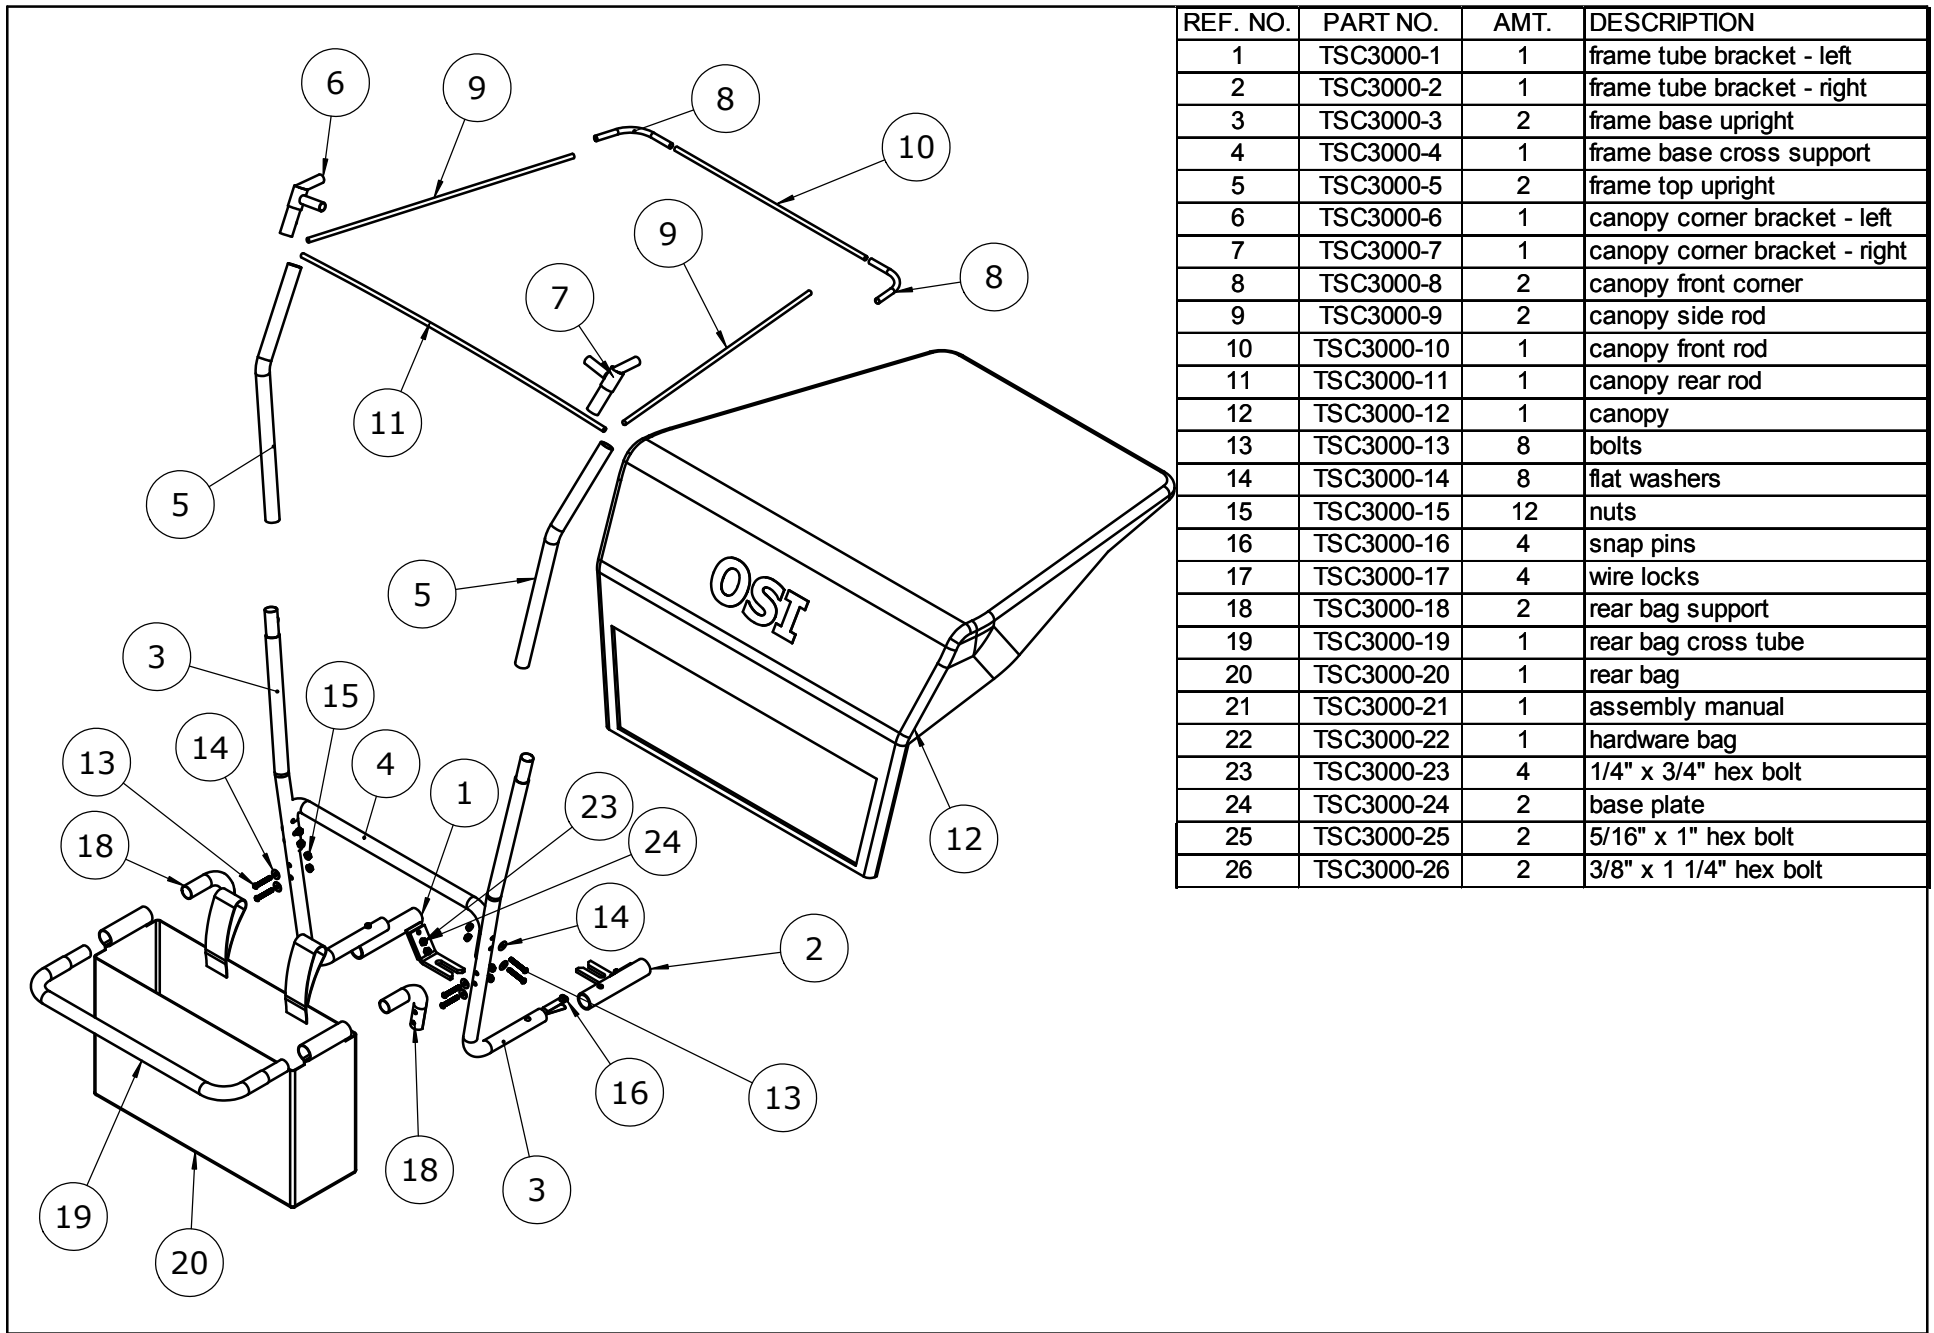

Sun Shade Repair Parts

REF. NO.	PART NO.	AMT.	DESCRIPTION
1	TSC3000-1	1	frame tube bracket - left
2	TSC3000-2	1	frame tube bracket - right
3	TSC3000-3	2	frame base upright
4	TSC3000-4	1	frame base cross support
5	TSC3000-5	2	frame top upright
6	TSC3000-6	1	canopy corner bracket - left
7	TSC3000-7	1	canopy corner bracket - right
8	TSC3000-8	2	canopy front corner
9	TSC3000-9	2	canopy side rod
10	TSC3000-10	1	canopy front rod
11	TSC3000-11	1	canopy rear rod
12	TSC3000-12	1	canopy
13	TSC3000-13	8	bolts
14	TSC3000-14	8	flat washers
15	TSC3000-15	12	nuts
16	TSC3000-16	4	snap pins
17	TSC3000-17	4	wire locks
18	TSC3000-18	2	rear bag support
19	TSC3000-19	1	rear bag cross tube
20	TSC3000-20	1	rear bag
21	TSC3000-21	1	assembly manual
22	TSC3000-22	1	hardware bag
23	TSC3000-23	4	1/4" x 3/4" hex bolt
24	TSC3000-24	2	base plate
25	TSC3000-25	2	5/16" x 1" hex bolt
26	TSC3000-26	2	3/8" x 1 1/4" hex bolt