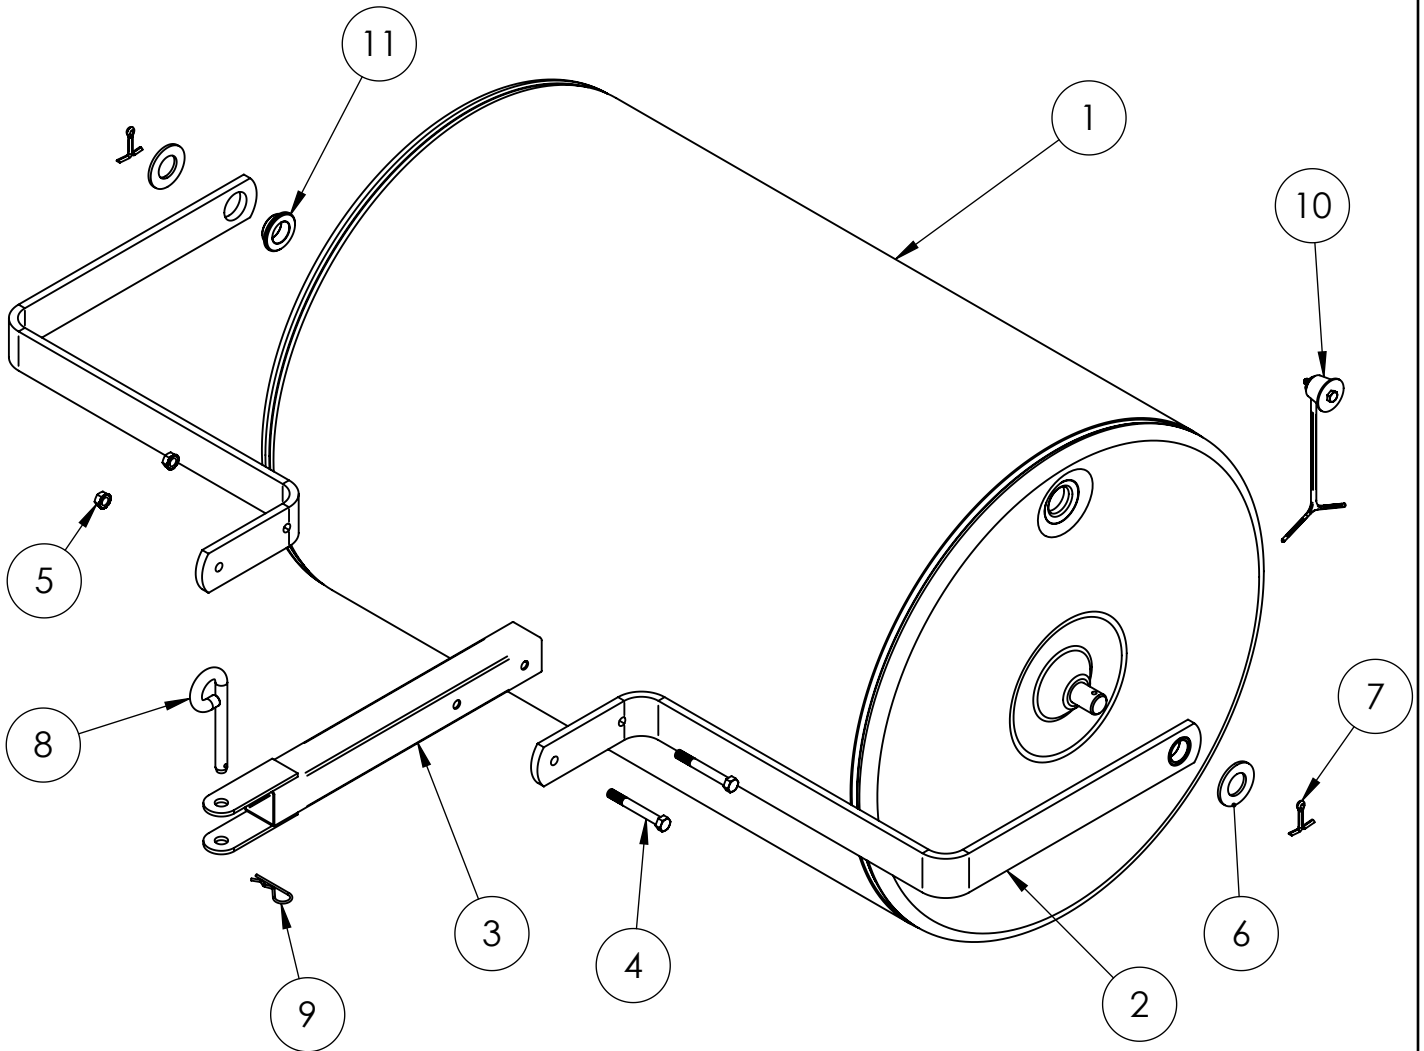

Repair Parts

ITEM NO.	PART NO	DESCRIPTION	QTY.
1	504003-B2	DRUM, ROLLER, 2436 (BLACK)	1
2	6000830-B2	BAR, SIDE, 2436 (BLACK) (BUSHING INCLUDED)	2
3	6003900-B2	HITCH, ROLLER (BLACK)	1
4	KIT 3040348	HEX BOLT, 3/8-16 X 3" (BLACK)	2
5		HEX NUT, 3/8-16 KEPS (BLACK)	2
6		WASHER, 1" SAE (ZINC)	2
7		COTTER PIN, 3/16" X 1-1/2" (ZINC)	2
8		KIT 6000770	PIN, HITCH, 1/2" X 3" (ZINC)
9		COTTER HAIRPIN, 3/32" X 2-5/16" (ZINC)	1
10	50401	PLUG, DRAIN, ROLLER	1
11	KIT 6004719	KIT, ROLLER BUSHINGS (SET OF 2)	-