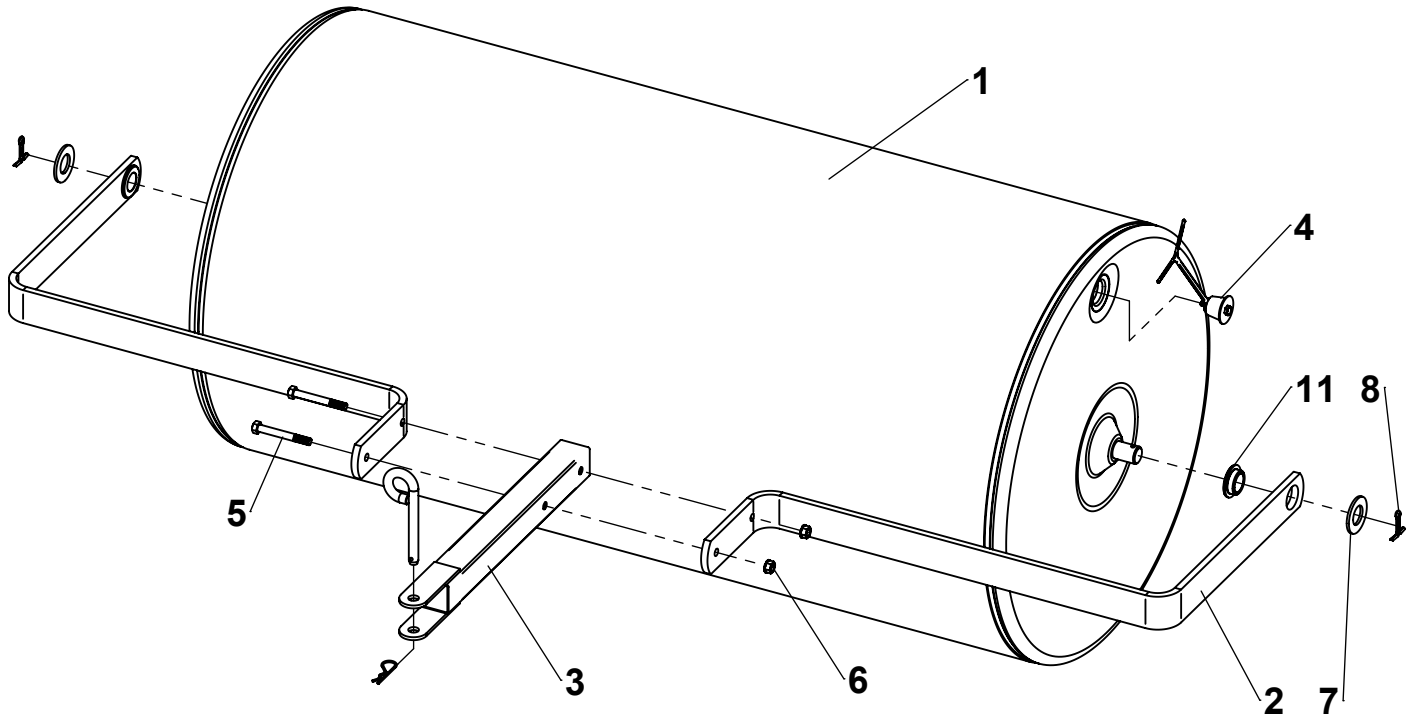

Repair Parts

ITEM	PART NO	DESCRIPTION	QTY
1	504001-B2	DRUM, ROLLER, 2448 (BLACK)	1
2	6000571-B2	BAR, SIDE, 2448 (BLACK) (BUSHING INCLUDED)	2
3	6003900-B2	HITCH, ROLLER (BLACK)	1
4	50401	PLUG, DRAIN, ROLLER	2
5	KIT 3040348	HEX BOLT, 3/8-16 X 3" (BLACK)	2
6		HEX NUT, 3/8-16 KEPS (BLACK)	2
7		WASHER, 1" SAE (ZINC)	2
8		COTTER PIN, 3/16" X 1-1/2" (ZINC)	1
9	KIT 6000770	PIN, HITCH, 1/2" X 3" (ZINC)	1
10		COTTER HAIRPIN, 3/32" X 2-5/16" (ZINC)	1
11	KIT 6004719	KIT, ROLLER BUSHINGS (SET OF 2)	-